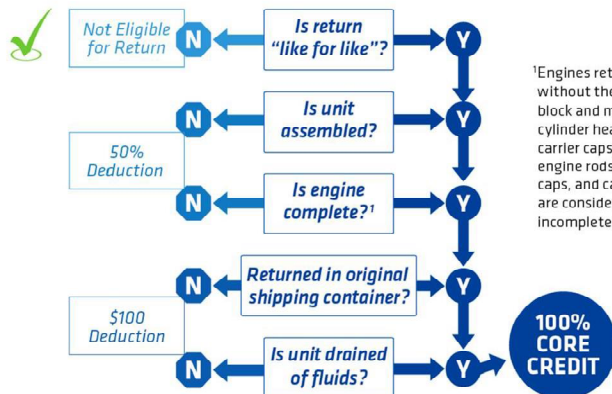

GM'S NO-HASSLE CORE RETURNS

JASPER'S "NO-HASSLE" CORE RETURN

(SM-E07-97-31287)

1. ✗ **Jasper has too many varying deductions to list them all.** For a full list go online. www.jasperengines.com/files/pdfs/core-policy.pdf
2. **Jasper core credits not used within 1 year against future purchase will be considered void.**

ADVANTAGE GM

4

ADVANTAGE JASPER

0

genuinegmparts.com

GENUINE PARTS

Every effort is made to make this comprehensive and factual. We reserve the right, however, to make changes at any time, without notice, to materials, equipment, specifications, and availability. Since some information may have been updated since the time of printing, please check with your dealer for complete details.

P-55-VD-GMVSJAS(A)-10.16