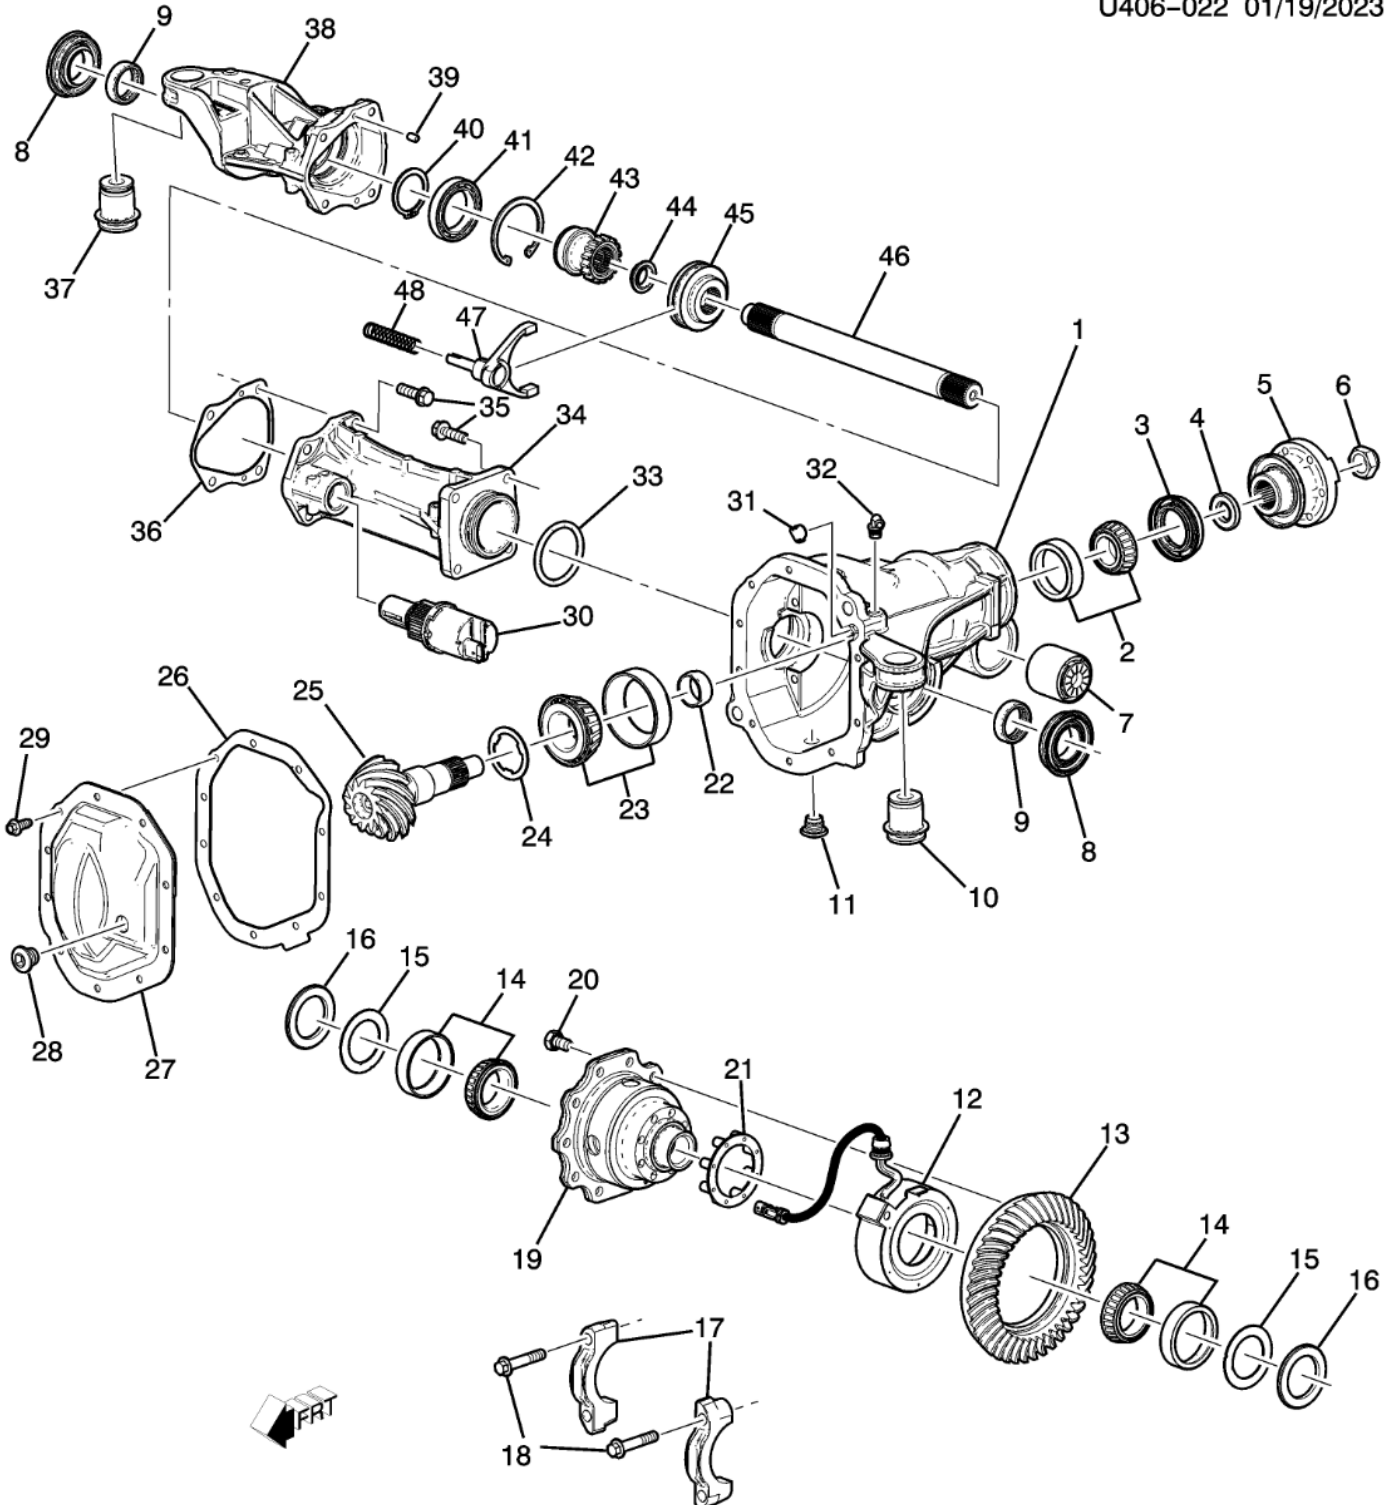

C - Chevrolet>2024>4 - 14B - Colorado>06 - FRONT SUSPENSION-STEERING>(U406-022) 2023-2024 4H DIFFERENTIAL CARRIER/FRONT AXLE PART 2 COMPONENTS (ALL-WHEEL DRIVE F46, ELECTRONIC LOCKING G93)

= Single Use Part

U406-022 01/19/2023

Make: Chevrolet

Year: 2024

Model: Colorado

C - Chevrolet>2024>4 - 14B - Colorado>06 - FRONT SUSPENSION-STEERING>(U406-022) 2023-2024 4H DIFFERENTIAL CARRIER/FRONT AXLE PART 2 COMPONENTS (ALL-WHEEL DRIVE F46, ELECTRONIC LOCKING G93)

Call	Part #	Group	H	Description	Usage	Year	Qty
1	84937895	05.505		CARRIER, FRT DIFF (INCLS 7,10,17,18,32) (ACDelco #84937895) (Service Lane Part)	4H (43) (ZR2)	2023 - 2024	01
2	84428300	05.526		BEARING, FRT DIFF DRV P/GR OTR (ACDelco #S1422) (Service Lane Part)	4H (43) (ZR2)	2024 - 2024	01
3	84428304	05.469		SEAL, FRT DIFF DRV P/GR (PART OF 5) (*KIT1) (ACDelco #84428304) (Service Lane Part)	4H (43) (ZR2)	2024 - 2024	01
4	00517900	05.517		WASHER, FRT DIFF DRV P/GR (PART OF 5) (.890X1.625X.190) (*KIT1) (5.595) (Service Lane Part)	4C,4E,4F,4G (43) (L3B)	2024 - 2024	01
4	00517900	05.517		WASHER, FRT DIFF DRV P/GR (PART OF 5) (.890X1.625X.190) (*KIT1) (5.595) (Service Lane Part)	4M,4P (43) (L3B)	2024 - 2024	01
4	00517900	05.517		WASHER, FRT DIFF DRV P/GR (PART OF 5) (.890X1.625X.190) (*KIT1) (5.595) (Service Lane Part)	4C,4F (43) (L2R)	2024 - 2024	01
4	00517900	05.517		WASHER, FRT DIFF DRV P/GR (PART OF 5) (.890X1.625X.190) (*KIT1) (5.595) (Service Lane Part)	4H (43)	2024 - 2024	01
5	84937892	05.545		YOKE KIT, FRT DIFF DRV P/GR (INCLS 3,4,6) (ACDelco #84937892) (Service Lane Part)	4H (43) (ZR2)	2023 - 2024	01
6	09783762	05.518		NUT, FRT DIFF DRV P/GR (PART OF 5) (7/8-14 X 11/16) (*KIT1) (5.595) (ACDelco #09783762) (Service Lane Part)	4M,4P (43) (L3B)	2024 - 2024	01
6	09783762	05.518		NUT, FRT DIFF DRV P/GR (PART OF 5) (7/8-14 X 11/16) (*KIT1) (5.595) (ACDelco #09783762) (Service Lane Part)	4H (43) (ZR2)	2024 - 2024	01
6	09783762	05.518		NUT, FRT DIFF DRV P/GR (PART OF 5) (7/8-14 X 11/16) (*KIT1) (5.595) (ACDelco #09783762) (Service Lane Part)	4C,4E,4F,4G (43) (L3B)	2024 - 2024	01
6	09783762	05.518		NUT, FRT DIFF DRV P/GR (PART OF 5) (7/8-14 X 11/16) (*KIT1) (5.595) (ACDelco #09783762) (Service Lane Part)	4C,4F (43) (L2R)	2024 - 2024	01
8	84937880	06.326		SEAL, F/AXL SHF (ACDelco #84937880) (Service Lane Part)	4H (43) (ZR2)	2024 - 2024	01