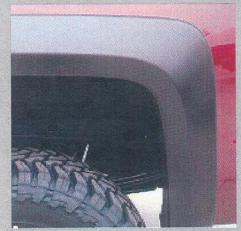

License Plate Frame - Associated Accessories

Add even more style to the exterior of their vehicle with this great looking License Plate Holder by Baron & Baron®. Check your state rules for license plate coverage requirements Non-GM warranty. Warranty by Baron & Baron®. For more information, call 1-800-232-2766.

Part Detail	Part	MSRP	Install	'17	'16
Chrome License Plate Frame Kit with Black Bowtie Logo and Colorado Lettering by Baron & Baron®	19330394	$29.00	0.15	X	X
License Plate Holder by Baron & Baron® - Bowtie with Chevrolet (Chrome with Black Lettering)	19330379	$29.00	0.15	X	X
License Plate Holder by Baron & Baron® - Bowtie with Performance (Black with Chrome Lettering)	19330393	$34.00	0.15	X	X
License Plate Holder by Baron & Baron® - Bowtie with Performance (Chrome with Black Lettering)	19330392	$29.00	0.15	X	X
License Plate Holder by Baron & Baron® - Chevrolet (Black with Chrome Lettering)	19330391	$34.00	0.15	X	X
License Plate Holder by Baron & Baron® - Chevrolet (Chrome with Black Lettering)	19330378	$29.00	0.15	X	X
License Plate Holder by Baron & Baron® - Universal, Black	19330733	$29.00	0.15	X	X

Mirror Caps

Make a statement by adding Chrome Outside Rearview Mirror Caps to your vehicle.

Part Detail	Part	MSRP	Install	'17	'16
Outside Rearview Mirror Caps, Chrome	22956243	$125.00	0.20	X	X