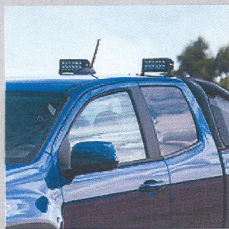

Sport Bar Mounted Off-Road Lamps

Enhance your truck's rugged, off-road appearance and provide further illumination with these Front Roof Mounted Off-Road Lamps. The package includes two lights, brackets, harnesses and interior headlamp switch. Requires Sport Bar (SBY).

Part Detail	Part	MSRP	Install	'17	'16
Sport Bar Off-Road Lights, For Vehicles With Fog Lights (T3U)	23415421	$995.00	2.00	X	X
Sport Bar Off-Road Lights, For Vehicles Without Fog Lights (T3U)	23415422	$995.00	2.00	X	X