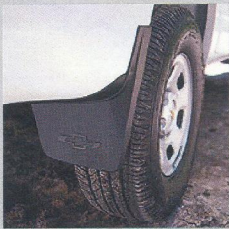

Splash Guards - Molded

Molded Splash Guards fit directly behind your vehicle's wheels to help protect against tire splash and mud. They include styling features that accent the exterior of your vehicle. Available in Black and in pairs for front or rear wheels.

Part Detail	Part	MSRP	Install	'17	'16
Front Molded Splash Guards, Black	22958431	$50.00	0.40	X	X
Rear Molded Splash Guards, Black with Bowtie Logo	23278169	$50.00	0.50	X	X