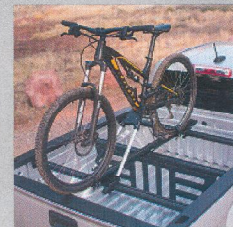

Part Detail	Part	MSRP	Install	'17	'16
GearOn™ Tiered Storage Cross Rails	22950523	$300.00	0.20	X	X

Hitch-Mounted Bicycle Carrier - Associated Accessories

Available in two- or four-bike configurations, these Hitch-Mounted Bicycle Carriers conveniently fit into the vehicle's trailer hitch and tilt away from the vehicle for access to the rear cargo area. : Non-GM Warranty. UWS®, a division of Thule®, provides a 3 year/36,000 mile manufacturer's warranty. For details on the warranty provided by UWS, please call (800) 432-4685.

Part Detail	Part	MSRP	Install	'17	'16
Bike Frame Adapter by Thule®	19353376	$49.00	0.30		X
Hitch-Mounted Bicycle Carrier - Vertex™ 2 Bike Hitch Rack by Thule®	19331866	$269.00	0.30		X
Hitch-Mounted Bicycle Carrier - Vertex™ 4 Bike Hitch Rack by Thule®	19331867	$299.00	0.30		X

Hitch-Mounted Ski Carrier - Associated Accessories

Transport snowboards or skis on the back of your vehicle by attaching the Hitch-Mounted Ski Carrier to your existing hitch bike carrier (sold separately). Non-GM Warranty. UWS®, a division of Thule®, provides a 3 year/36,000 mile manufacturer's warranty. For details on the warranty provided by UWS, please call (800) 432-4685.

Part Detail	Part	MSRP	Install	'17	'16
Hitch-Mounted Ski Carrier by Thule®	19302831	$249.00	0.40		X