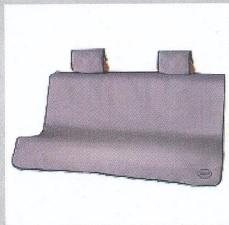

### Seat Covers - Associated Accessories

The ARIES Seat Defender is an innovative, universal and use-as-needed seat protection system. Rather than being a permanent cover-up for damaged or unsightly interior, Seat Defender works to stop the damage before it happens. It is easy to install, remove, clean, and store. With its two-sided construction of thermoplastic rubber and 600-denier terylene fabric, the ARIES Seat Defender is a ready defense against muddy clothes, shedding pets, wet swimsuits, messy food and more. Contact your dealership for more information. Non-GM warranty. Warranty by Aries. (Partner with CURT manufacturing) For information please contact 877 287-8634