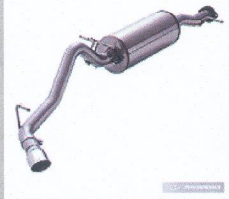

Performance Exhaust

Upgrade the look and sound of your vehicle with this Performance Exhaust Upgrade Package.

Part Detail	Part	MSRP	Install	'17	'16
Performance Exhaust Upgrade Package, for Long Wheelbase Models	84179065	$1195.00	0.50	X	
Performance Exhaust Upgrade Package, for Long WheelBase Models	23206304	$1195.00	0.50		X
Performance Exhaust Upgrade Package, for Short Wheelbase Models	23460296	$1195.00	0.50		X
Performance Exhaust Upgrade Package, for Short Wheelbase Models	84179066	$1195.00	0.50	X