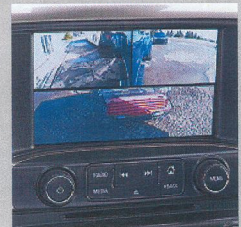

Part Detail	Part	MSRP	Install	'17	'16
Remote Start	23487379	$275.00	1.00	X	X
Remote Start Kit	23487380	$275.00	0.50	X	X

EXTERIOR

Assist Steps - Off-Road

Enhance your vehicle's rugged, off-road looks with 3-Inch Off-Road Step Bars. Tubular construction with textured, traction-gripping step surfaces offer sure footing for entering or exiting the vehicle. Available for Crew Cab and Extended Cab models.

Part Detail	Part	MSRP	Install	'17	'16
3-Inch Off-Road Step Bars -Black, for Crew Cab	84157007	$695.00	0.50	X	X
3-Inch Off-Road Step Bars - Black, for Extended Cab	84157000	$695.00	0.50	X	X
3-Inch Off-Road Step Bars for Crew Cab	22929606	$695.00	0.50	X	X
3-Inch Off-Road Step Bars for Extended Cab	22929605	$695.00	0.50	X	X

Assist Steps - Rectangular

These 5-Inch Rectangular Assist Steps offer a sturdy step and textured, traction-gripping step surfaces for entering or exiting your vehicle. Available in Chrome for Crew Cab and Extended Cab models.

Part Detail	Part	MSRP	Install	'17	'16
5-Inch Rectangular Assist Steps - Chrome, for Crew Cab	84157153	$675.00	0.50	X	X
5-Inch Rectangular Assist Steps - Chrome, for Extended Cab	84157162	$675.00	0.50	X	X