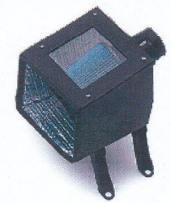

NEW COLORADO

Performance Air Intake

Handmade from aluminum in the USA and powder coated for durability, the Performance Air Intake reduces restriction by up to 20%. Insulated to keep it isolated from engine compartment heat, it also features a window in the lid to help easily check the filter condition. Works with the factory engine cover and PCV and will not void the vehicle warranty.

Part Detail	Part	MSRP	Install	'17	'16
Performance Air Intake - Applicable on LFX (3.6L) Engine and NTF (Federal Emissions) or NU5 (California Emissions)	23342235	$550.00	1.00		X