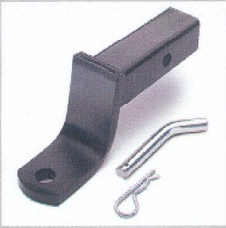

NEW COLORADO

Hitch Ball Mount Assembly

This standard-size Hitch Ball Mount Assembly Package contains the tubular steel welded ball mount, retainer pin and clip for easy installation and removal. It's available in different height offsets to meet your towing needs. Standard ball assemblies are also available. Before you buy a vehicle or use it for trailering, carefully review the trailering section of the Owner's Manual. The weight of passengers, cargo and options or accessories may reduce the amount you can tow.

Part Detail	Part	MSRP	Install	'17	'16
Hitch Ball Mount Assembly $\frac{3}{4}$-inch rise and 2-inch drop	19245486	$30.00	0.10	X	X
Hitch Ball Mount Assembly 2-inch rise and 2-1/4-inch drop	19245487	$30.00	0.10	X	X
Hitch Ball Mount Assembly 4-inch rise and 5-1/4-inch drop	19245488	$40.00	0.10	X	X