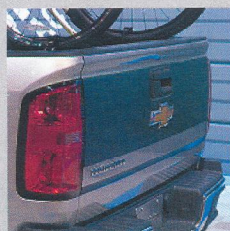

Decal/Stripe Package

Make your vehicle stand out with this Hood & Tailgate Stripe Package. Available in Black for Crew Cab and Extended Cab models.

Part Detail	Part	MSRP	Install	'17	'16
Bodyside Decal Package - Chevrolet Performance, Low Gloss-Black for Crew Cab	23341115	$245.00	0.50	X	X
Bodyside Decal Package - Chevrolet Performance, Low-Gloss Black for Extended Cab	23341116	$245.00	0.50	X	X
Decal/Stripe Package, Low-Gloss Black	84022041	$350.00	0.50	X	X
Hood & Tailgate Stripe Package - Low-Gloss Black, for Crew Cab	23199906	$695.00	2.50	X	X
Hood & Tailgate Stripe Package - Low-Gloss Black, for Extended Cab	23199907	$695.00	2.50	X	X