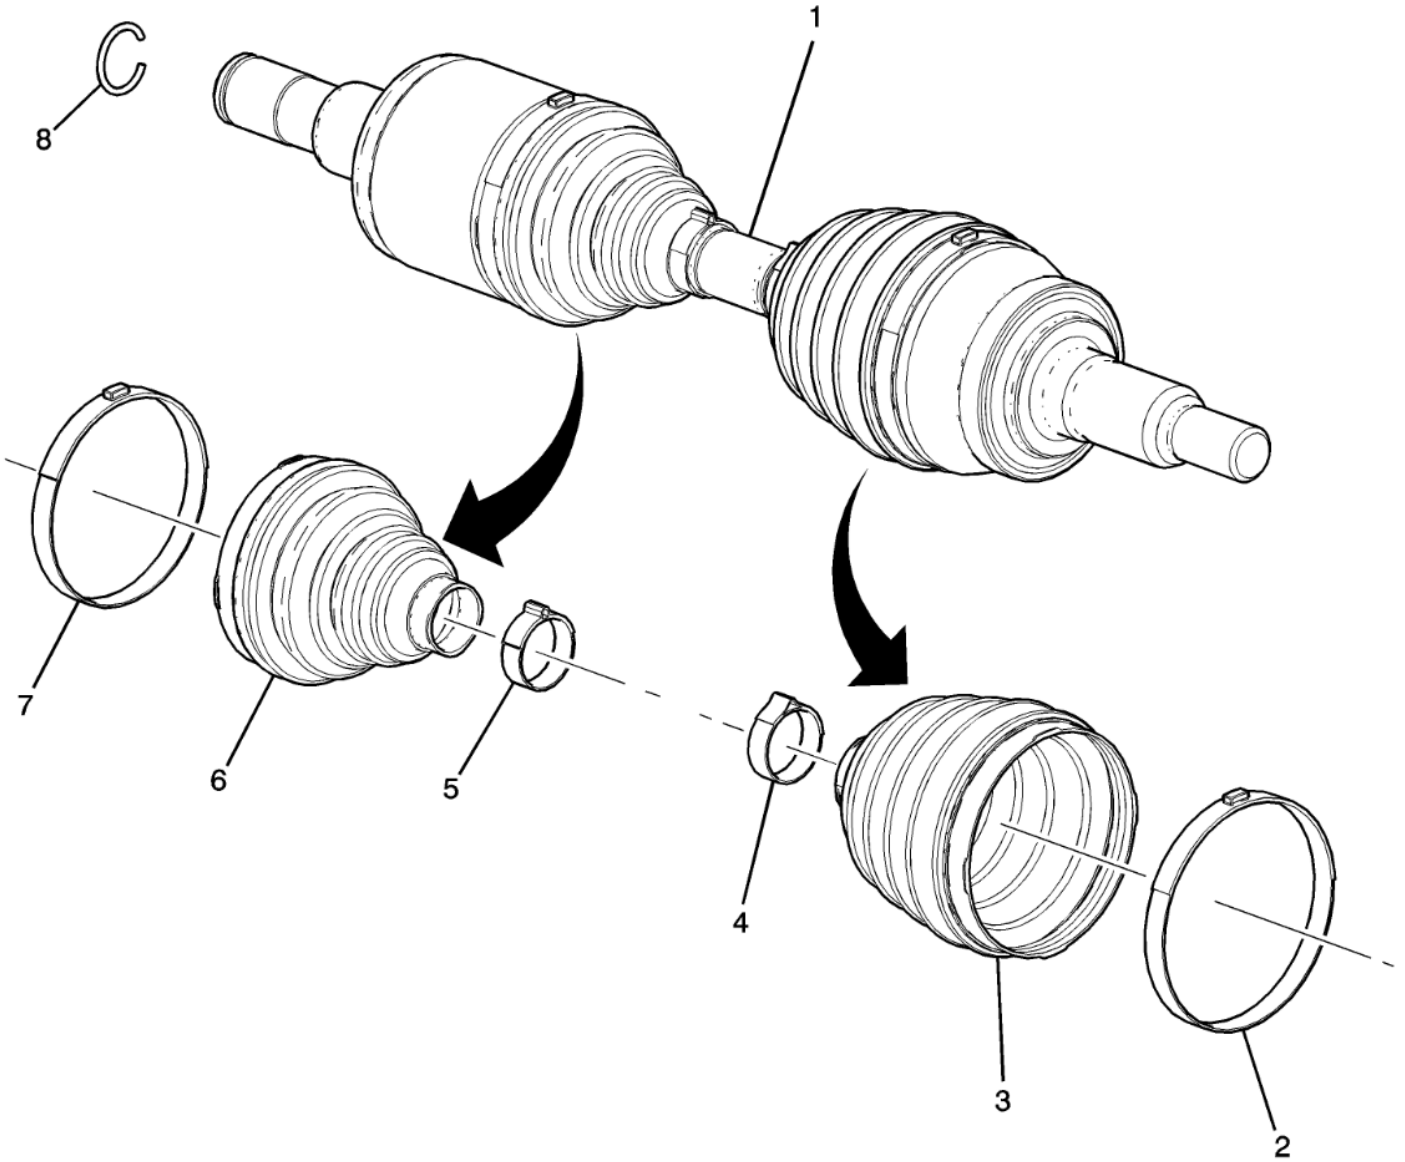

VIN: 1GCPTCEK1P1262096

C - Chevrolet>2023>4 - 14B - 14F43 - Colorado>06 - FRONT SUSPENSION-STEERING>(U206-008) 2023-2024 4 DRIVE SHAFT/FRONT WHEEL (ALL-WHEEL DRIVE F46)

 =  Single Use Part

U206-008 06/19/2014

Make: Chevrolet

Year: 2023

Model: Colorado

VIN: 1GCPTCEK1P1262096

C - Chevrolet>2023>4 - 14B - 14F43 - Colorado>06 - FRONT SUSPENSION-STEERING>(U206-008) 2023-2024 4 DRIVE SHAFT/FRONT WHEEL (ALL-WHEEL DRIVE F46)

Call	Part #	Group	H	Description	Usage	Year	Qty
1	84521700	06.055		SHAFT, FRT WHL DRV HALF (INCLS 2-8) (ACDelco #84521700)	4 (43) (F46) (EXC G93,Z2I)	2023 - 2024	02
2	84803131	06.061		CLAMP, FRT WHL DRV SHF CV JT OTR BOOT OTR (PART OF 1) (*KIT1) (ACDelco #84803131) (Service Lane Part)	4 (43) (F46) (EXC G93,Z2I)	2023 - 2024	01
3		NS		BOOT, FRT WHL DRV SHF CV JT (PART OF 1) (*KIT1)		2023 - 2024	
5	84926430	06.061		CLAMP, FRT WHL DRV SHF CV JT INR BOOT OTR (PART OF 1) (Service Lane Part)	4 (43)	2023 - 2024	02
6		NS		BOOT, FRT WHL DRV SHF TRI-POT JT (PART OF 1)		2023 - 2024	
7	23474667	06.061		CLAMP, FRT WHL DRV SHF CV JT INR BOOT INR (PART OF 1) (ACDelco #23474667) (Service Lane Part)	4 (43)	2023 - 2024	01
8	23474671	06.056		RING, FRT DRV AXLE INR SHF RET (PART OF 1) (ROUND CIR CLIP) (ACDelco #23474671) (Service Lane Part)	4 (43)	2023 - 2023	01
K01	84803128	06.061		BOOT KIT, FRT WHL DRV SHF CV JT (INCLS 2-4) (Service Lane Part)	4 (43) (F46) (EXC G93,Z2I)	2023 - 2024	01

Part Description - CLAMP, FRT WHL DRV SHF CV JT INR BOOT INR (PART OF 1) (ACDelco #23474667) (Service Lane Part)
WARNING: Cancer and Reproductive Harm - www.P65Warnings.ca.gov

Part Description - RING, FRT DRV AXLE INR SHF RET (PART OF 1) (ROUND CIR CLIP) (ACDelco #23474671) (Service Lane Part)
WARNING: Cancer and Reproductive Harm - www.P65Warnings.ca.gov