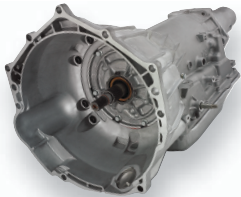

SELECT THE PARTS BELOW TO FINISH YOUR CRATE ENGINE AND GET IT RUNNING IN LESS TIME!

19260380
Hydra-Matic 4L65-E Four-Speed Automatic Transmission
Electronically controlled four-speed overdrive transmission. Suitable for engines producing up to 430 lb.-ft. of torque.