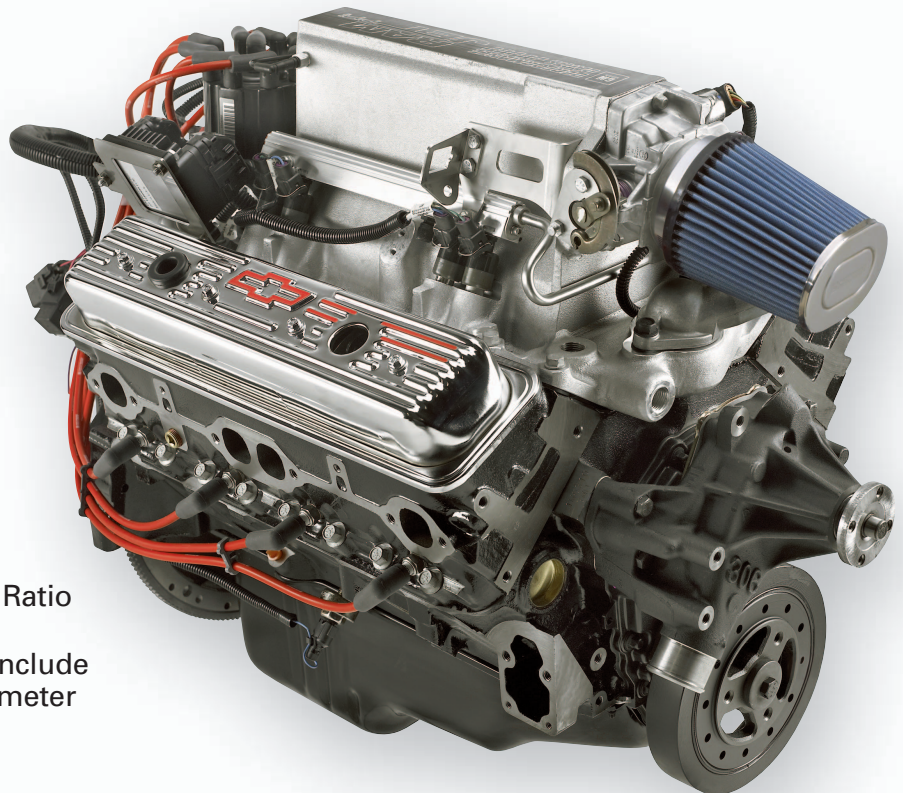

# Ram Jet 350

P/N 12499120 ■ 350 hp @ 5,200 rpm ■ 400 lb.-ft. @ 3,500 rpm

## Modern performance with vintage style!

- Cast-Iron Cylinder Block
- Vortec Iron Cylinder Heads
- Hydraulic Roller-Style Camshaft with .460"/.481" Lift
- Unique Port Fuel Injection System and Low-Profile Manifold
- MEFI 4 Engine Controller
- Pump-Gas-Friendly 9.4:1 Compression Ratio
- Chevrolet Performance Crate Engines include a 24-Month or 50,000-Mile/80,000-Kilometer Limited Warranty