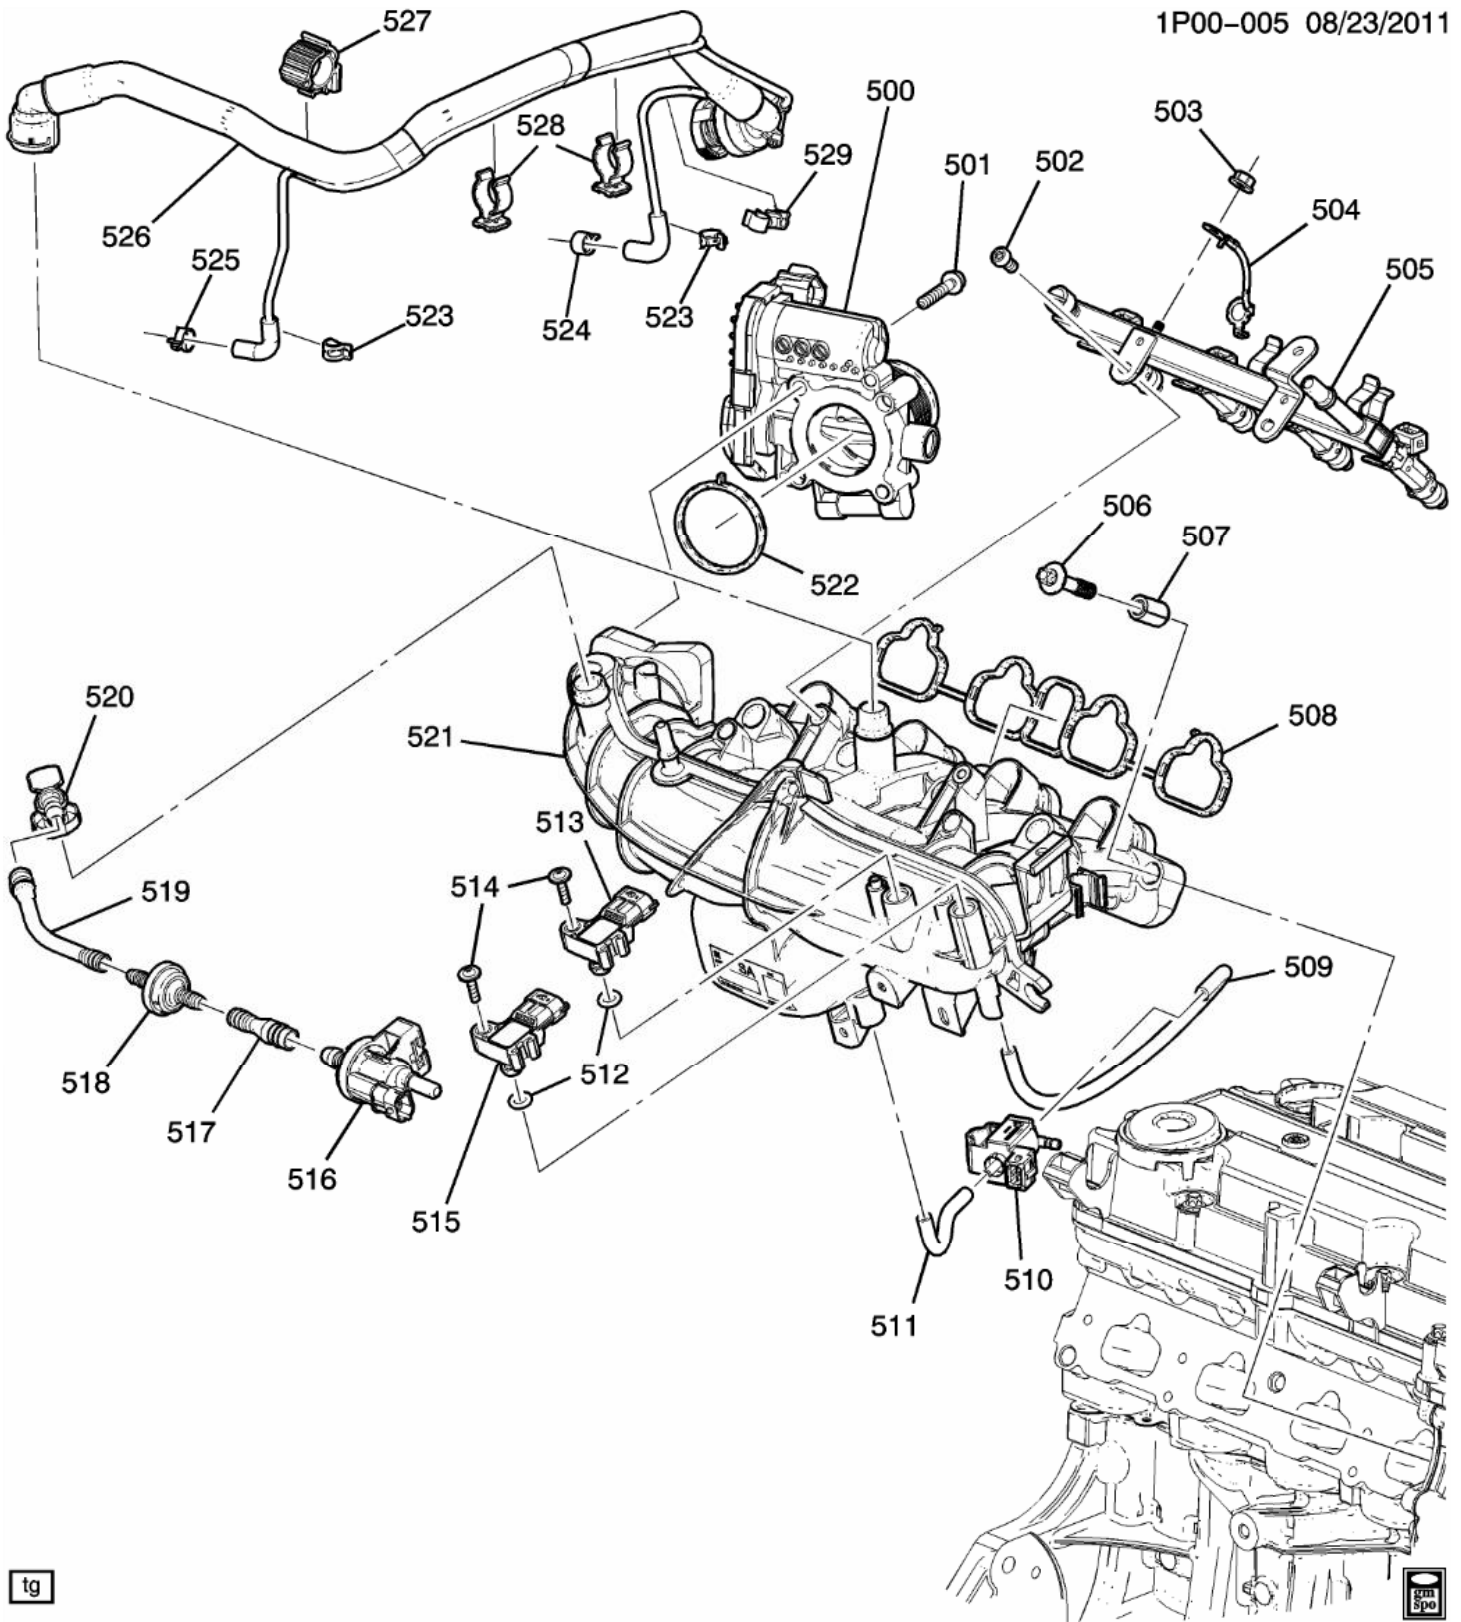

C - Chevrolet >2012 >P - 1P1 - Cruze (Carryover Model) >00 - 4-CYLINDER ENGINE >(1P00-005) 2012 PL69 ENGINE ASM-1.4L L4 PART 5
INTAKE MANIFOLD & FUEL RELATED PARTS (LUJ/1.4C) >

1P00-005 08/23/2011

Make: Chevrolet

Year: 2012

Model: Cruze (Carryover Model)

C - Chevrolet >2012 >P - 1P1 - Cruze (Carryover Model) >00 - 4-CYLINDER ENGINE >(1P00-005) 2012 PL69 ENGINE ASM-1.4L L4 PART 5 INTAKE MANIFOLD & FUEL RELATED PARTS (LUJ/1.4C) >

Call	Part #	Group	H	Description	Usage	Year	Qty
500	55565489	03.335		BODY, THROT (PART OF 521) (ACDelco #217-3431) (Service Lane Part)	PL69 (LUJ)	2011 - 2012	01
501	55568737	03.336		BOLT, THROT BODY (PART OF 521) (M6X1X40) (Service Lane Part)	PL69 (LUJ,NT7,NU5)	2011 - 2012	04
502	10282678	08.900		BOLT, TORX HD,M6X1X12,9THD,10 O.D.,8.8,PO (PART OF 521) (14.691) (Service Lane Part)		2011 - 2012	02
503	55575302	03.330		NUT, F/INJN FUEL RL GND WIRE FERRULE (PART OF 521) (M6X1X6.6) (Service Lane Part)	PL69 (LUJ,NT7,NU5)	2011 - 2012	01
504	55570148	03.330		STRAP, F/INJN FUEL RL GND (PART OF 521) (Service Lane Part)	PL69 (LUJ)	2011 - 2012	01
505	55565971	03.330		RAIL, M/PORT F/INJN FUEL (PART OF 521) SEE GROUP 03.000 "FUEL INJECTOR RAIL" FOR DETAILED ILLUSTRATED VIEW) (Service Lane Part)	PL69 (LUJ)	2011 - 2012	01
506	55573210	03.275		BOLT, INT MANIF (PART OF 521) (M8X1.25X36) (Service Lane Part)	PL69 (LUJ,NT7,NU5)	2011 - 2012	06
507		NS		SPACER, INT MANIF BOLT (PART OF 521)		2012 - 2012	
508	55566664	03.270		SEAL, INT MANIF (PART OF 521) (Service Lane Part)	PL69 (LUJ)	2011 - 2012	01
509	55566662	03.373		HOSE, CHRGR AIR BYPASS VLV VAC (PART OF 521)	PL69 (LUJ)	2011 - 2012	01