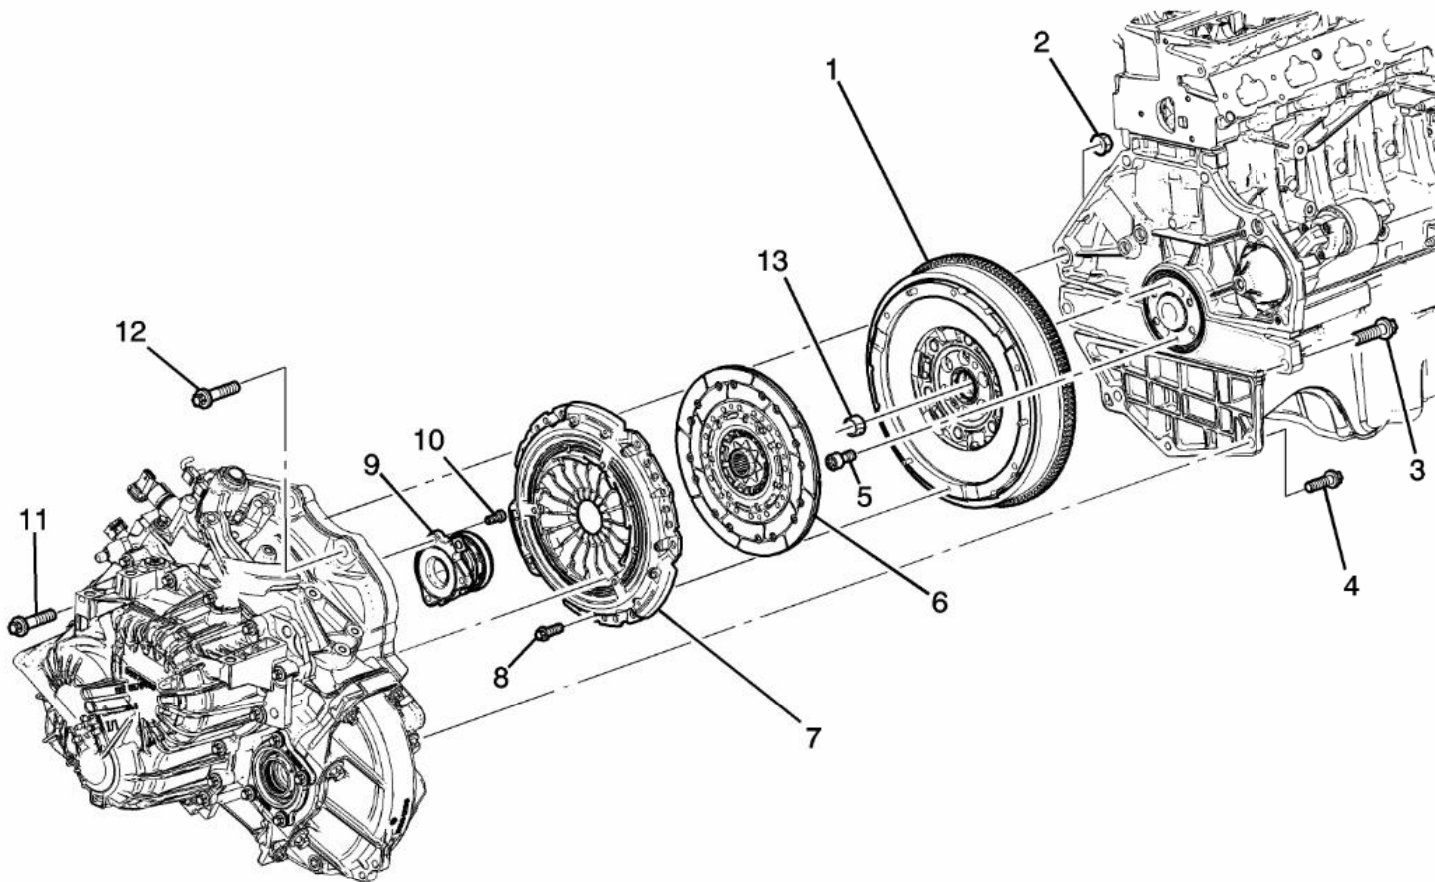

C - Chevrolet >2012 >P - 1P1 - Cruze (Carryover Model) >00 - 4-CYLINDER ENGINE >(1P00-022) 2012-2016 PL69 CLUTCH (MANUAL TRANSMISSION MF3,MR5) >

1P00-022 04/09/2014

Make: Chevrolet

Year: 2012

Model: Cruze (Carryover Model)

C - Chevrolet >2012 >P - 1P1 - Cruze (Carryover Model) >00 - 4-CYLINDER ENGINE >(1P00-022) 2012-2016 PL69 CLUTCH (MANUAL TRANSMISSION MF3,MR5) >

Call	Part #	Group	H	Description	Usage	Year	Qty
1	55584381	00.666		FLYWHEEL, ENG (216 MM) (FOR 216MM CLUTCH) (FOR 2ND DES SEE 55599020) (Service Lane Part)	PL69 (LUJ) (1ST DES)	2012 - 2013	01
1	55599020	00.666		FLYWHEEL, ENG (228MM) (FOR 228MM CLUTCH DISC) (FOR 1ST DES SEE 55584381) (Service Lane Part)	PL69 (LUJ) (2ND DES)	2012 - 2012	01
2	11514597	08.915		NUT, HFH,10X1.5 THD, 9.8 THK, 21.8 OD, 510M (10) ZF 7111M (TRANS) (2.383) (Service Lane Part)		2011 - 2016	01
3	11515778	08.900		BOLT, HFH,M12X1.75X45,40 THD,26.6 OD,10.9,7114M,P-POINT. (TRANS) (Service Lane Part)		2011 - 2016	03
4	11097741	04.085		BOLT, TRANS (AT OIL PAN) (9.171)	PJ,PL69 (MF3,MR5,MZ0)	2012 - 2016	03
5	55559650	00.669		BOLT, FLYWHL (M9X1X23) (Service Lane Part)	PL69 (LUJ,MF3,MR5)	2012 - 2012	06
6	55569127	00.886		PLATE, CLU DRVN (USE T/W 09157141 CLUTCH PILOT SERVICE BEARING) (228MM CLUTCH DISC) (FOR 1ST DES SEE 55587035) (Service Lane Part)	PL69 (LUJ,MF3,MR5,NT7,NU5) (2ND DES)	2012 - 2012	01
6	55587035	00.886		PLATE, CLU DRVN (USE T/W 09157141 CLUTCH PILOT SERVICE BEARING) (216MM CLUTCH) (FOR 2ND DES SEE 55569127) (Service Lane Part)	PL69 (LUJ,MF3,MR5,NT7,NU5) (1ST DES)	2012 - 2012	01