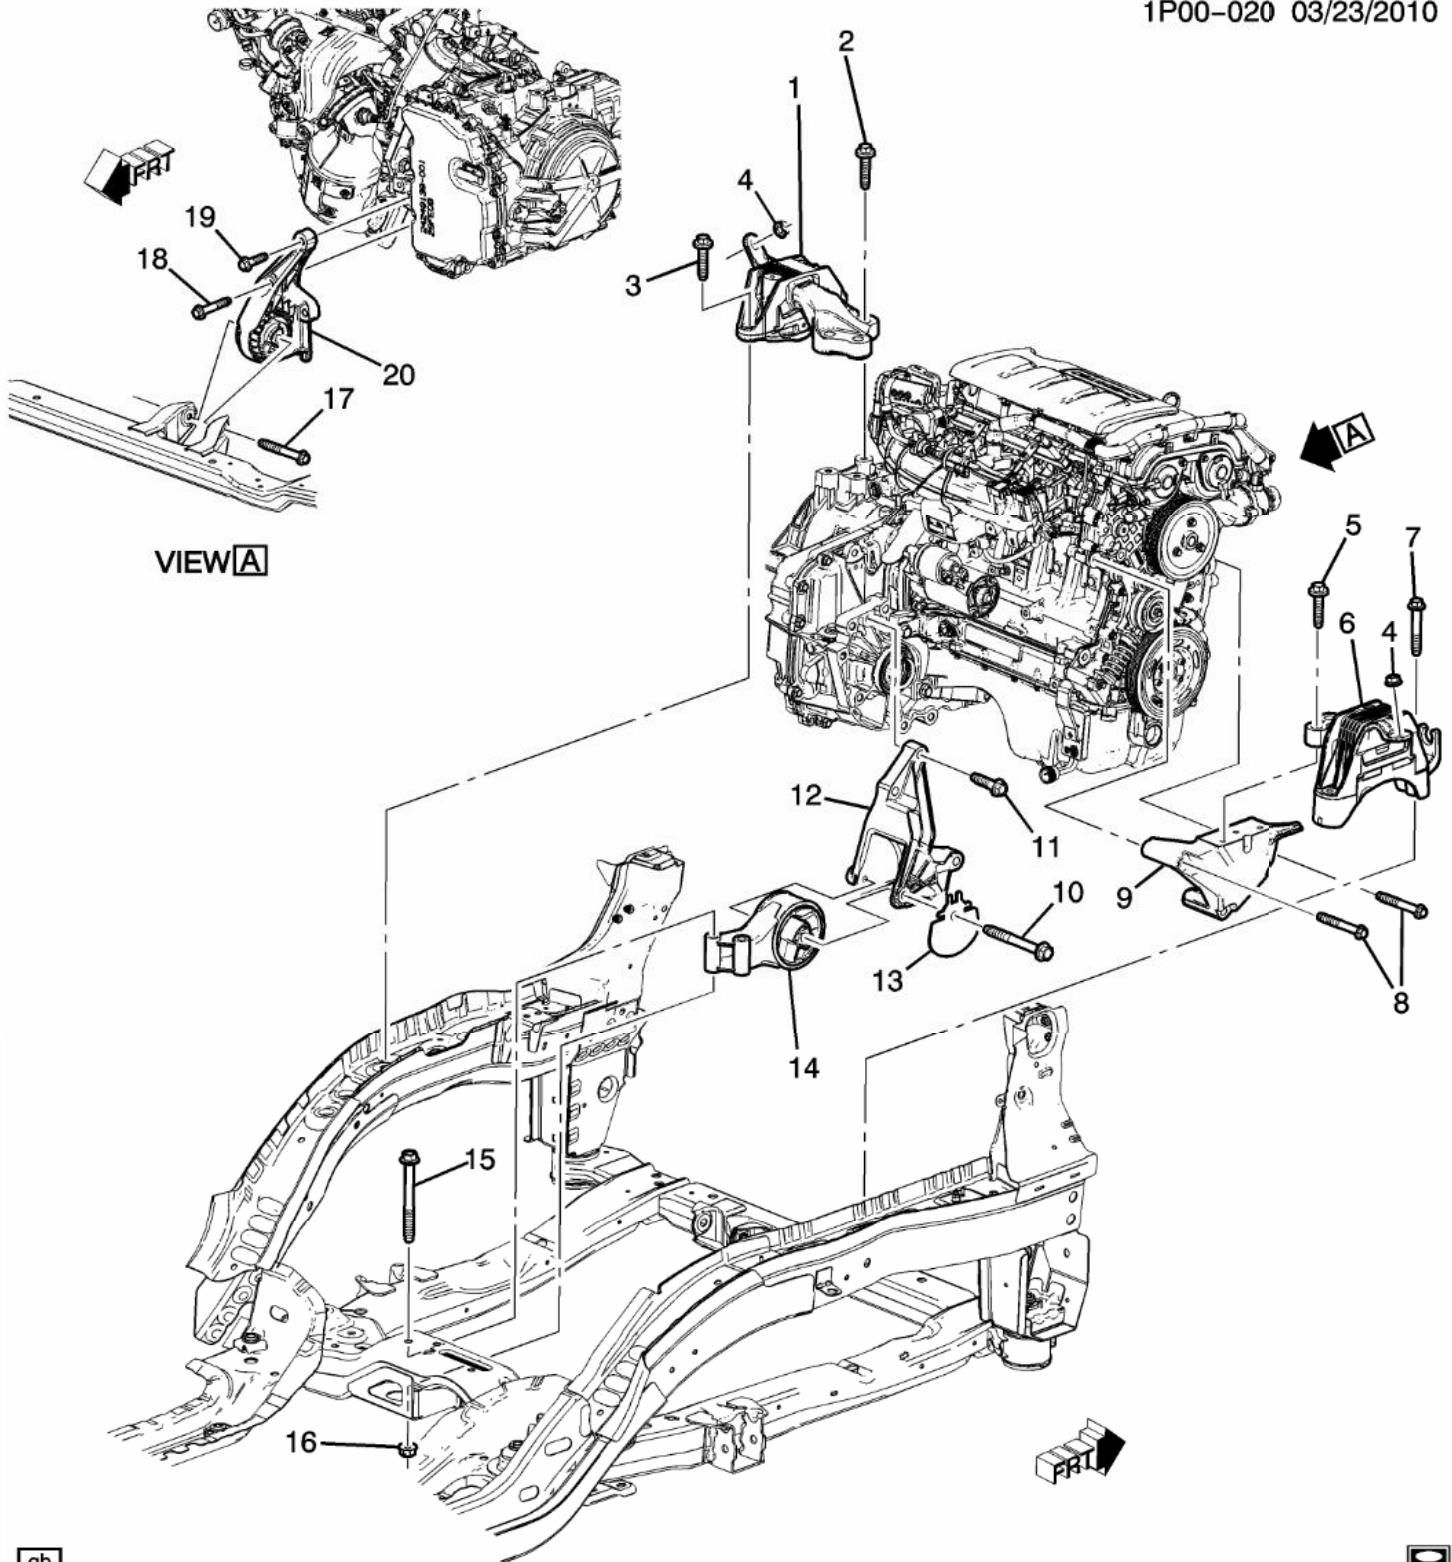

C - Chevrolet >2012 >P - 1P1 - Cruze (Carryover Model) >00 - 4-CYLINDER ENGINE >(1P00-020) 2012 PL69 ENGINE & TRANSMISSION MOUNTING (LUJ/1.4C, AUTOMATIC TRANSMISSION MH8) >

1P00-020 03/23/2010

Make: Chevrolet

Year: 2012

Model: Cruze (Carryover Model)

C - Chevrolet >2012 >P - 1P1 - Cruze (Carryover Model) >00 - 4-CYLINDER ENGINE >(1P00-020) 2012 PL69 ENGINE & TRANSMISSION MOUNTING (LUJ/1.4C, AUTOMATIC TRANSMISSION MH8) >

Call	Part #	Group	H	Description	Usage	Year	Qty
1	13248550	04.081		MOUNT, TRANS (Service Lane Part)	PL69 (LUJ,MH8)	2012 - 2012	01
2	11570514	00.002		BOLT, ENG MT (AT ENG) (M10X1.5X60) (HEX HD) (45 THD) (W/FL WA)) (Service Lane Part)	PJ,PL69	2011 - 2016	03
3	11588742	08.900		BOLT, HFH, M10X1.5X50, 26 THD, 22.3 OD, 10.9 STL, GMW3359, M-PT (TRANS MT) (Service Lane Part)		2011 - 2016	02
4	11514597	08.915		NUT, HFH,10X1.5 THD, 9.8 THK, 21.8 OD, 510M (10) ZF 7111M (TRANS MT) (2.383) (Service Lane Part)		2011 - 2016	02
5	11570514	00.002		BOLT, ENG MT (AT ENG) (M10X1.5X60) (HEX HD) (45 THD) (W/FL WA)) (Service Lane Part)	PJ,PL69	2011 - 2016	03
6	13347453	00.027	R	MOUNT, ENG (ACDelco #13347453) (Service Lane Part)	PL69 (LUJ)	2011 - 2012	01
7	11518634	08.900		BOLT, HFH,M10X1.5X80, 26 THD,22.3 O.D.,10.9,GMW3359 (ENG MT) (Service Lane Part)		2011 - 2016	02
8	11588757	08.900		BOLT, HFH,M10X1.5X125,22.3 OD,26 THD,10.9,GMW3359,8 MAT POINT (ENG MT BRKT (AT ENG)) (Service Lane Part)		2011 - 2016	03
9	13248477	00.029	R	BRACKET, ENG MT (Service Lane Part)	PL69 (LUJ)	2012 - 2012	01