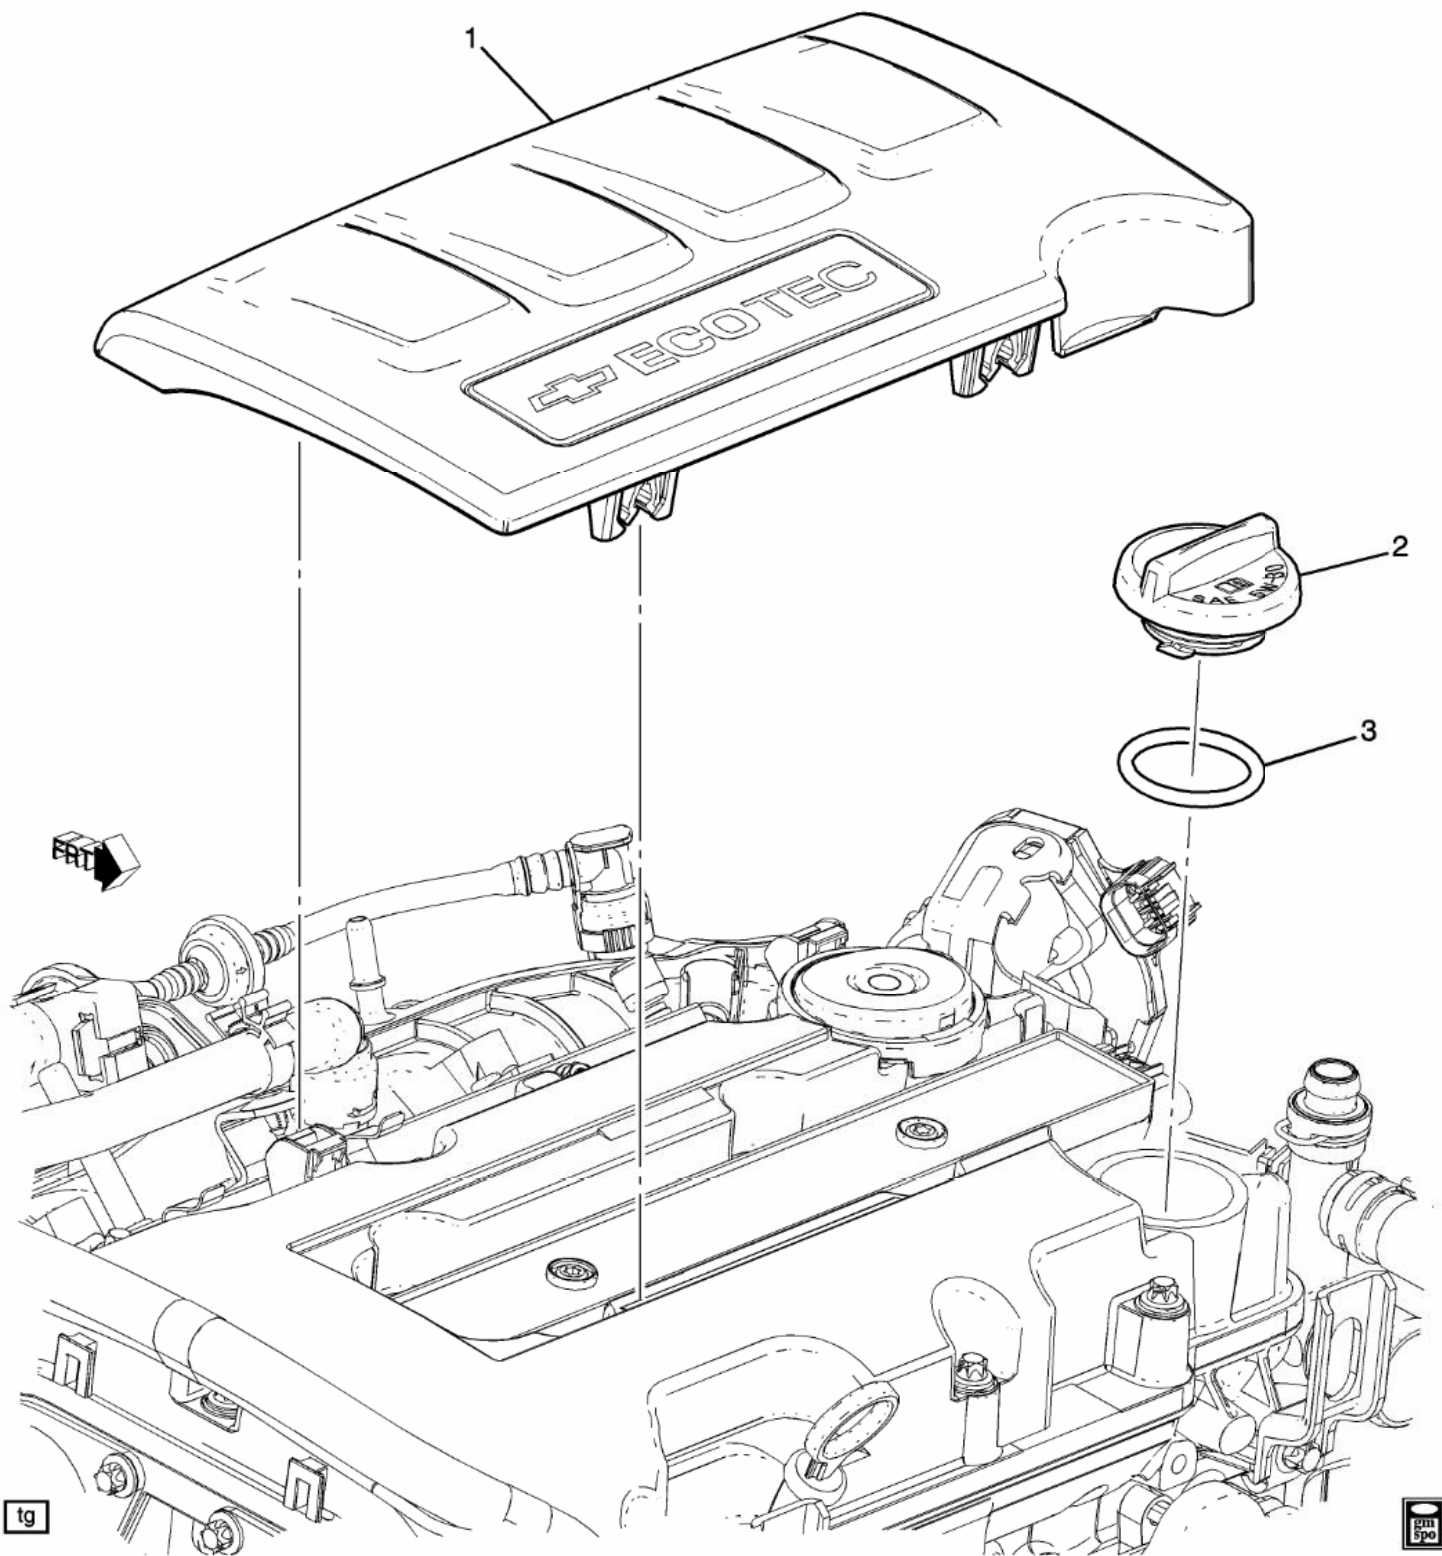

1.4 LUJ
Engine Components List
Based off 2012 Cruze

C - Chevrolet >2012 >P - 1P1 - Cruze (Carryover Model) >00 - 4-CYLINDER ENGINE >(1P00-012) 2012 PL69 INTAKE MANIFOLD SHIELD/COVERS (LUJ/1.4C) >

1P00-012 04/02/2010