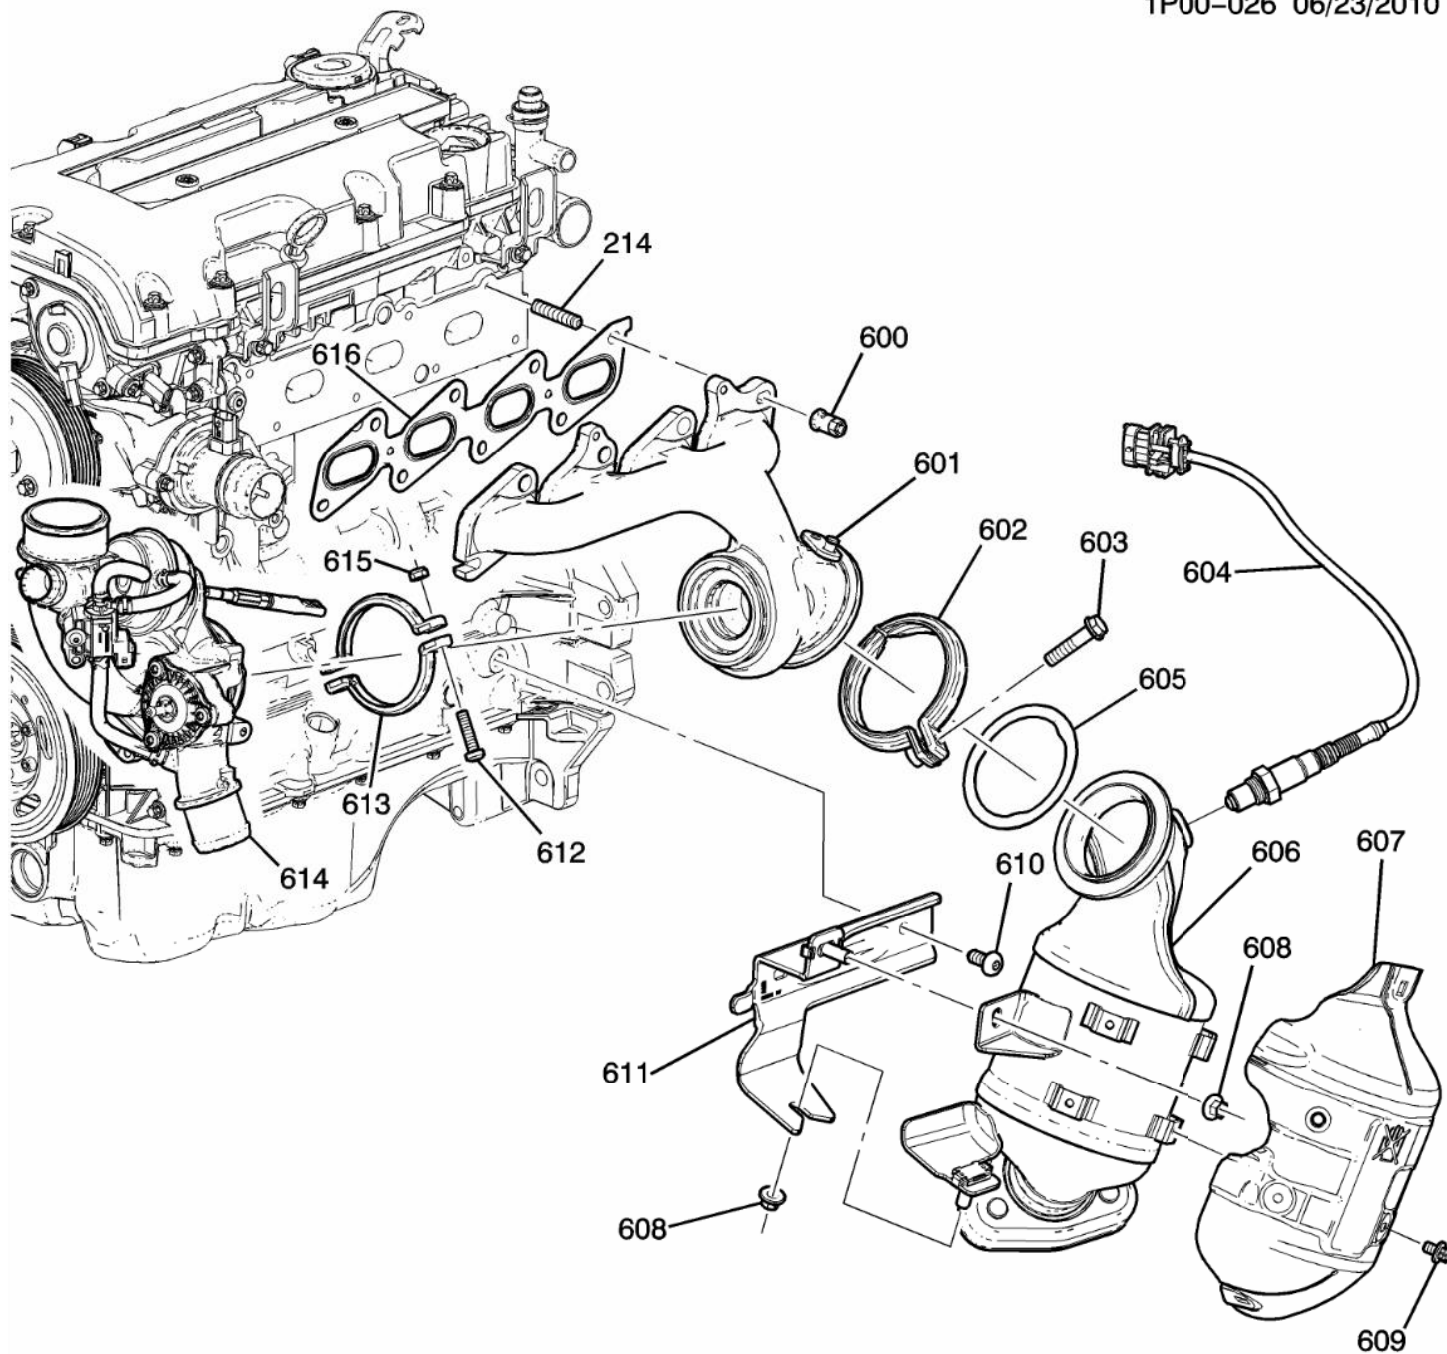

C - Chevrolet >2012 >P - 1P1 - Cruze (Carryover Model) >00 - 4-CYLINDER ENGINE >(1P00-026) 2012 PL69 ENGINE ASM-1.4L L4 PART 6
EXHAUST MANIFOLD & RELATED PARTS (LUJ/1.4C) >

1P00-026 06/23/2010

Make: Chevrolet

Year: 2012

Model: Cruze (Carryover Model)

C - Chevrolet >2012 >P - 1P1 - Cruze (Carryover Model) >00 - 4-CYLINDER ENGINE >(1P00-026) 2012 PL69 ENGINE ASM-1.4L L4 PART 6 EXHAUST MANIFOLD & RELATED PARTS (LUJ/1.4C) >

Call	Part #	Group	H	Description	Usage	Year	Qty
214	90500560	03.275		STUD, EXH MANIF (M8X1X45)	PL69 (LUJ)	2011 - 2012	08
600	55565352	03.604		NUT, EXH MANIF (M8X1X22) (HEX)	PL69 (LUJ,NT7,NU5)	2011 - 2012	08
601		NS		MANIFOLD, EXH (PART OF 614) SEE GROUP 03 "TURBOCHARGER ASM" FOR DETAILED ILLUSTRATED VIEW)		2012 - 2012	
602	55565351	03.708		CLAMP, EXH PIPE (INCLS 603) (AT ENGINE)	PL69	2011 - 2016	01
603		NS		BOLT, EXH PIPE CLAMP (PART OF 602)		2012 - 2012	
604	55572993	03.682		SENSOR, HTD OXY (POSN 1) (ACDelco #213-4764) (Service Lane Part)	PL69 (LUJ)	2011 - 2012	01
605	55570704	03.690		SEAL, CTLTC CONV (PART OF 606)	PL69 (LUJ)	2011 - 2012	01
606	55578984	03.685		CONVERTER, W/UP 3WAY CTLTC (INCLS 605,607,609) (Service Lane Part)	PL69 (LUJ)	2011 - 2012	01
607	55569314	03.690		SHIELD, CTLTC CONV FRT HT (PART OF 606) (AT ENGINE)	PL69 (LUJ)	2011 - 2012	01
608	90502418	03.690		NUT, CTLTC CONV BRKT (M8) (3.604)	PL69 (LUJ)	2011 - 2012	01
609	11588711	08.900		BOLT, HFH,M6X1X16, 10 THD, 14.2 OD, 8.8 STL, GMW3359 (PART OF 606) (Service Lane Part)		2011 - 2016	02
610	55567323	03.275		BOLT, EXH MANIF BR (M8X1X21 16 OD)	PL69 (LUJ,NT7,NU5)	2011 - 2012	02
611	55569316	03.690		BRACKET, CTLTC CONV	PL69 (LUJ)	2011 - 2012	01
612		NS		BOLT, CHRGR AIR CLR COOL PUMP CLA (PART OF 614)		2012 - 2012