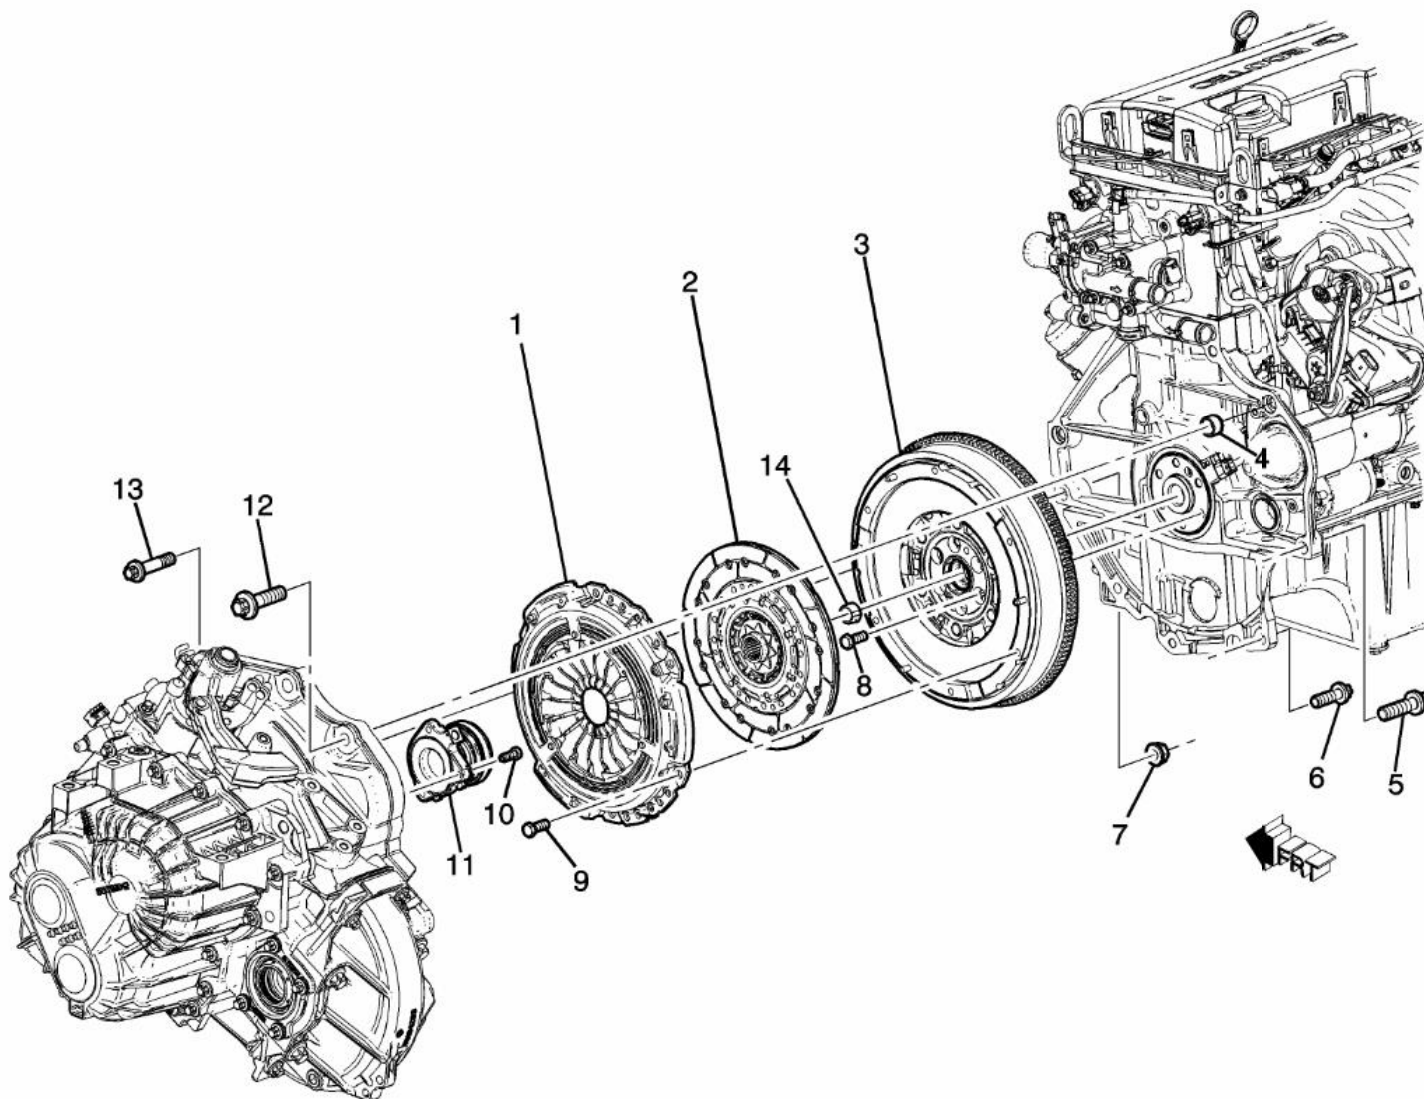

C - Chevrolet >2012 >P - 1P1 - Cruze (Carryover Model) >00 - 4-CYLINDER ENGINE >(1P00-021) 2011-2016 P69 CLUTCH (MANUAL TRANSMISSION MZ0) >

1P00-021 04/09/2014

Make: Chevrolet

Year: 2012

Model: Cruze (Carryover Model)

C - Chevrolet >2012 >P - 1P1 - Cruze (Carryover Model) >00 - 4-CYLINDER ENGINE >(1P00-021) 2011-2016 P69 CLUTCH (MANUAL TRANSMISSION MZ0) >

Call	Part #	Group	H	Description	Usage	Year	Qty
1	55565497	00.859		PLATE, CLU PRESS (USE T/W 09157141 CLUTCH PILOT SERVICE BEARING) (216MM CLUTCH) (FOR 2ND DES SEE 55587528) (Service Lane Part)	PJ,PL69 (MZ0) (1ST DES)	2012 - 2013	01
1	55587528	00.859		PLATE, CLU PRESS (T/W 55569127) (228MM CLUTCH) (FOR 1ST DES SEE 55565497) (Service Lane Part)	PJ,PL69 (MZ0) (2ND DES)	2012 - 2012	01
2	55569127	00.886		PLATE, CLU DRVN (USE T/W 09157141 CLUTCH PILOT SERVICE BEARING) (228MM CLUTCH DISC) (FOR 1ST DES SEE 55587035) (Service Lane Part)	PJ,PL69 (LUW,MZ0) (2ND DES)	2012 - 2012	01
2	55587035	00.886		PLATE, CLU DRVN (USE T/W 09157141 CLUTCH PILOT SERVICE BEARING) (216MM CLUTCH) (FOR 2ND DES SEE 55569127) (Service Lane Part)	PJ,PL69 (LUW,MZ0) (1ST DES)	2012 - 2012	01
3	55584381	00.666		FLYWHEEL, ENG (216 MM) (FOR 216MM CLUTCH) (FOR 2ND DES SEE 55599020) (Service Lane Part)	PJ,PL69 (LUW) (1ST DES)	2012 - 2013	01
3	55599020	00.666		FLYWHEEL, ENG (228MM) (FOR 228MM CLUTCH DISC) (FOR 1ST DES SEE 55584381) (Service Lane Part)	PJ,PL69 (LUW) (2ND DES)	2012 - 2013	01
4	90281475	00.629		SLEEVE, CYL (10.5MM OD) (1.652) (Service	PJ,PL69 (LUW)	2011 - 2016	02