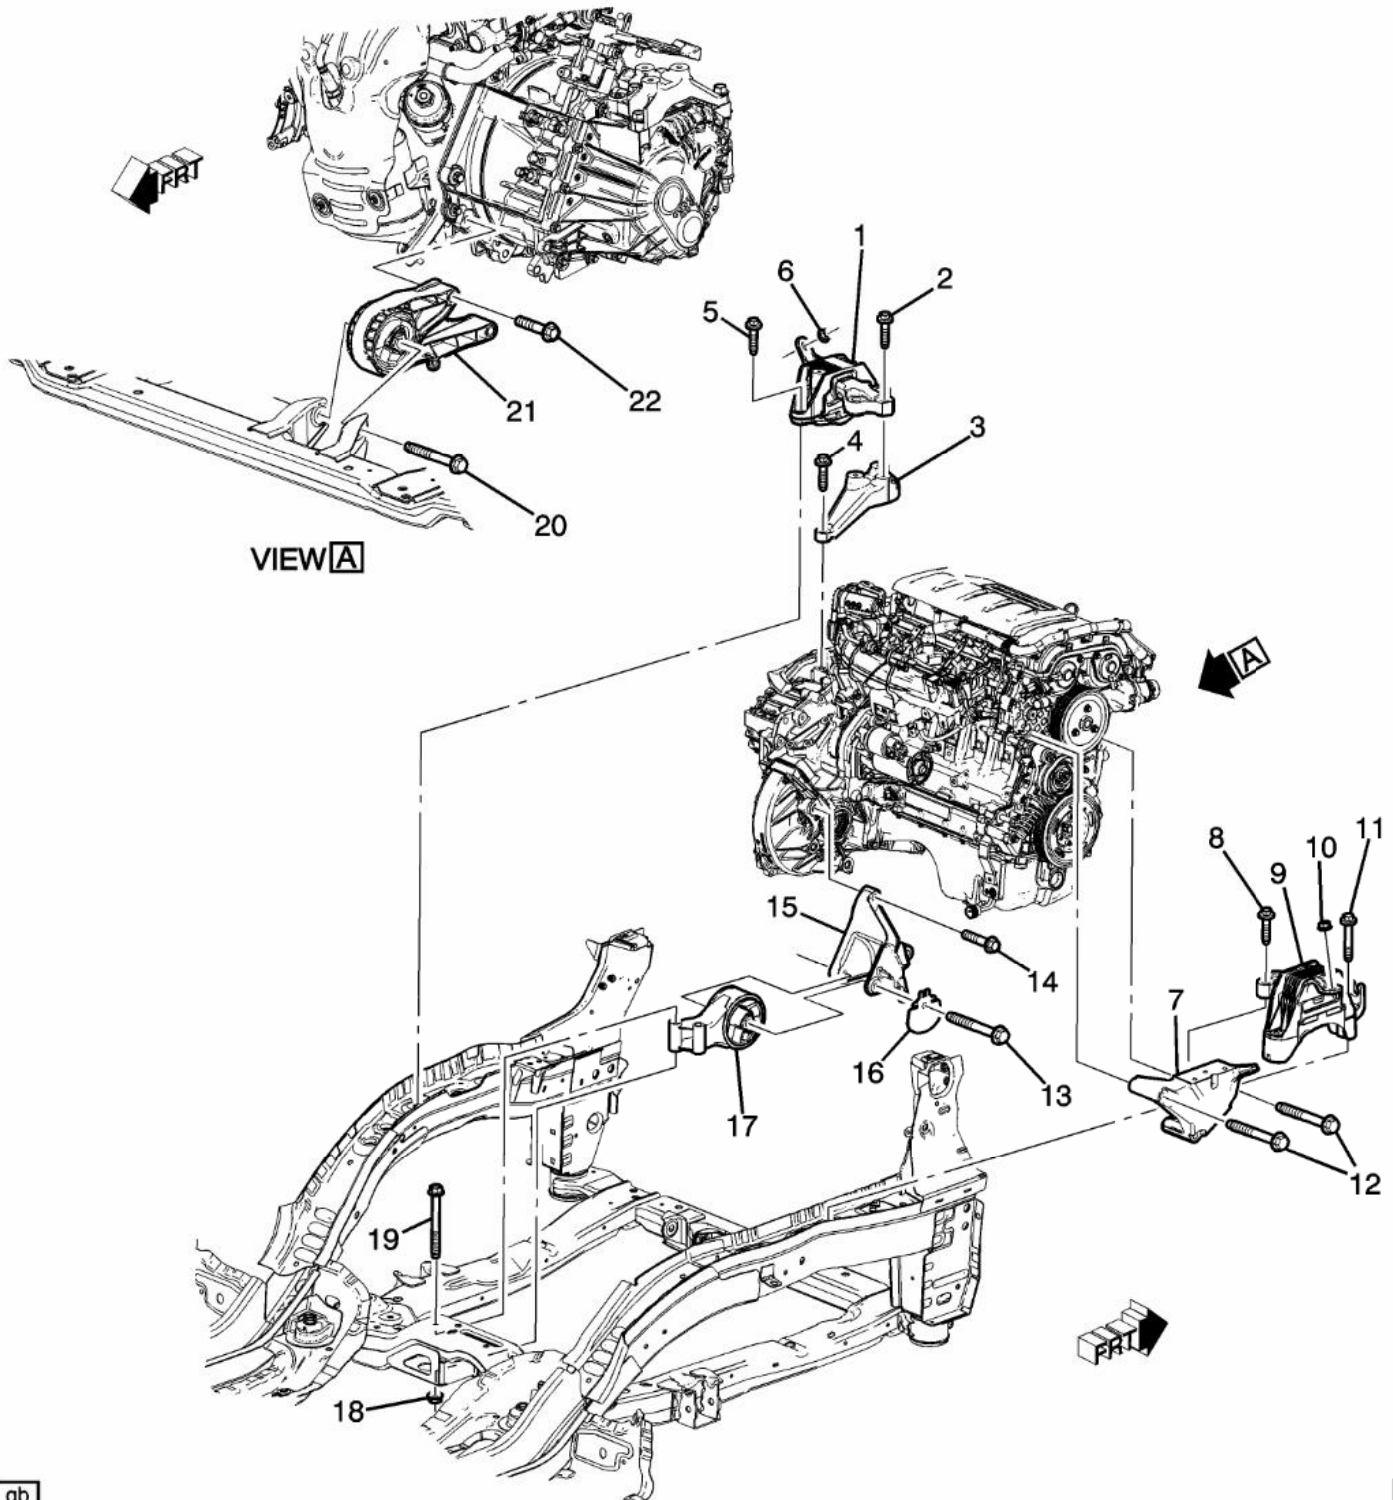

C - Chevrolet >2012 >P - 1P1 - Cruze (Carryover Model) >00 - 4-CYLINDER ENGINE >(1P00-016) 2012 PL69 ENGINE & TRANSMISSION MOUNTING (LUJ/1.4C, MANUAL TRANSMISSION MF3,MR5) >

1P00-016 04/26/2010

Make: Chevrolet

Year: 2012

Model: Cruze (Carryover Model)

C - Chevrolet >2012 >P - 1P1 - Cruze (Carryover Model) >00 - 4-CYLINDER ENGINE >(1P00-016) 2012 PL69 ENGINE & TRANSMISSION MOUNTING (LUJ/1.4C, MANUAL TRANSMISSION MF3,MR5) >

Call	Part #	Group	H	Description	Usage	Year	Qty
1	13248549	04.081		MOUNT, TRANS (Service Lane Part)	PL69 (LUJ,MF3,MR5)	2012 - 2012	01
2	11570514	04.085		BOLT, TRANS MT (AT TRANS) (M10X1.5X60) (HEX HD) (45 THD) (W/FL WA)) (0.002) (Service Lane Part)	PJ,PL69	2011 - 2013	03
3	13248569	04.083		BRACKET, TRANS MT (Service Lane Part)	PL69 (LUJ,MF3,MR5)	2012 - 2012	01
4	13274851	04.085	L	BOLT, TRANS MT BRKT (M12X1.75X40) (Service Lane Part)	PL69 (LUJ,MF3,MR5)	2012 - 2012	03
5	11588742	08.900		BOLT, HFH, M10X1.5X50, 26 THD, 22.3 OD, 10.9 STL, GMW3359, M-PT (MOUNT TO BODY) (Service Lane Part)		2011 - 2016	02
6	11514597	08.915		NUT, HFH,10X1.5 THD, 9.8 THK, 21.8 OD, 510M (10) ZF 7111M (MOUNT TO BODY) (2.383) (Service Lane Part)		2011 - 2016	01
7	13248477	00.029	R	BRACKET, ENG MT (Service Lane Part)	PL69 (LUJ)	2012 - 2012	01
8	11588742	08.900		BOLT, HFH, M10X1.5X50, 26 THD, 22.3 OD, 10.9 STL, GMW3359, M-PT (ENG MT BRKT (AT ENG)) (Service Lane Part)		2011 - 2016	03
9	13347453	00.027	R	MOUNT, ENG (ACDelco #13347453) (Service Lane Part)	PL69 (LUJ)	2011 - 2012	01
10	11514597	08.915		NUT, HFH,10X1.5 THD, 9.8 THK, 21.8 OD, 510M (10) ZF 7111M (ENG MT) (2.383) (Service Lane Part)		2011 - 2016	01