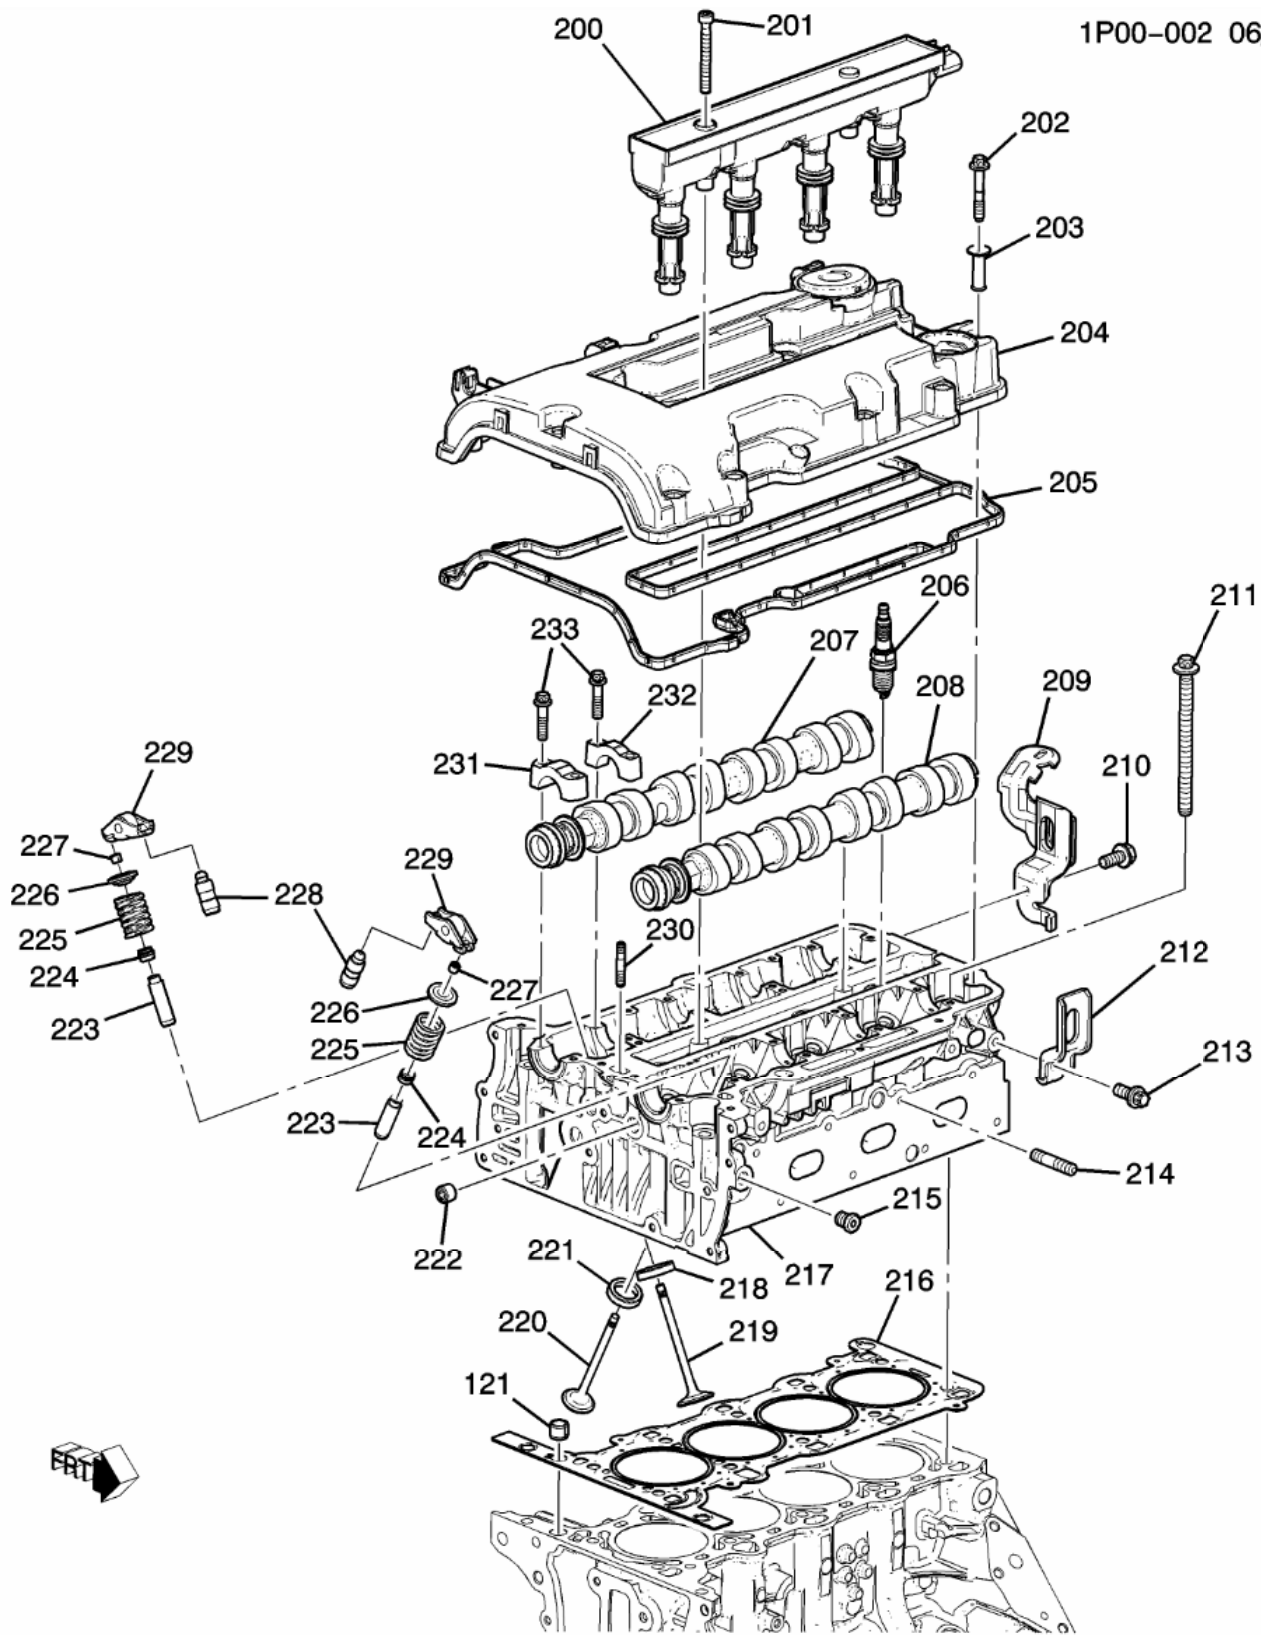

C - Chevrolet >2012 >P - 1P1 - Cruze (Carryover Model) >00 - 4-CYLINDER ENGINE >(1P00-002) 2012 PL69 ENGINE ASM-1.4L L4 PART 2
CYLINDER HEAD & RELATED PARTS (LUJ/1.4C) >

1P00-002 06/23/2010

Make: Chevrolet

Year: 2012

Model: Cruze (Carryover Model)

C - Chevrolet >2012 >P - 1P1 - Cruze (Carryover Model) >00 - 4-CYLINDER ENGINE >(1P00-002) 2012 PL69 ENGINE ASM-1.4L L4 PART 2
CYLINDER HEAD & RELATED PARTS (LUJ/1.4C) >

Call	Part #	Group	H	Description	Usage	Year	Qty
121	90530247	00.293		PIN, CYL HD LOC (OD 13,10MMX11MM LONG) (Service Lane Part)	PL69 (LUJ)	2011 - 2012	02
200	25195107	02.170		COIL, IGN (MATING CONN IS 13355825 & W/SPARK PLUG BOOT) (ACDelco #D521C) (Service Lane Part)	PL69 (LUJ)	2011 - 2012	01
201	11098802	02.183		BOLT, IGN COIL (M6X1X60) (Service Lane Part)	PL69 (LUJ)	2011 - 2012	02
202	55594256	00.413		BOLT, CM/SHF CVR (PART OF 204) (INCLS 203) (M6X1X46.5) (SPECIAL) (Service Lane Part)	PL69 (LUJ)	2011 - 2012	15
203		NS		SLEEVE, CM/SHF CVR BOLT (PART OF 202,204)		2012 - 2012	
204	55573746	00.386		COVER, CM/SHF (W/BOLT & SEAL) (INCLS 202,203,205) (Service Lane Part)	PL69 (LUJ)	2011 - 2012	01
205	55573747	00.423		SEAL, CM/SHF CVR (PART OF 204) (Service Lane Part)	PL69 (LUJ)	2011 - 2012	01
206	55585517	02.270		SPARK PLUG, (*KIT1) (ACDelco #41-121) (IRIDIUM) (Service Lane Part)	PL69 (LUJ)	2011 - 2012	04
207	55565512	00.519		CAMSHAFT, INT (*KIT1) (Service Lane Part)	PL69 (LUJ)	2012 - 2012	01
208	25193666	00.519		CAMSHAFT, EXH (*KIT1) (Service Lane Part)	PL69 (LUJ)	2012 - 2012	01
209	55568460	00.004		BRACKET, ENG LIFT RR (Service Lane Part)	PL69 (LUJ)	2011 - 2012	01
210		00.004		BOLT, ENG LIFT BRKT		2011 - 2016