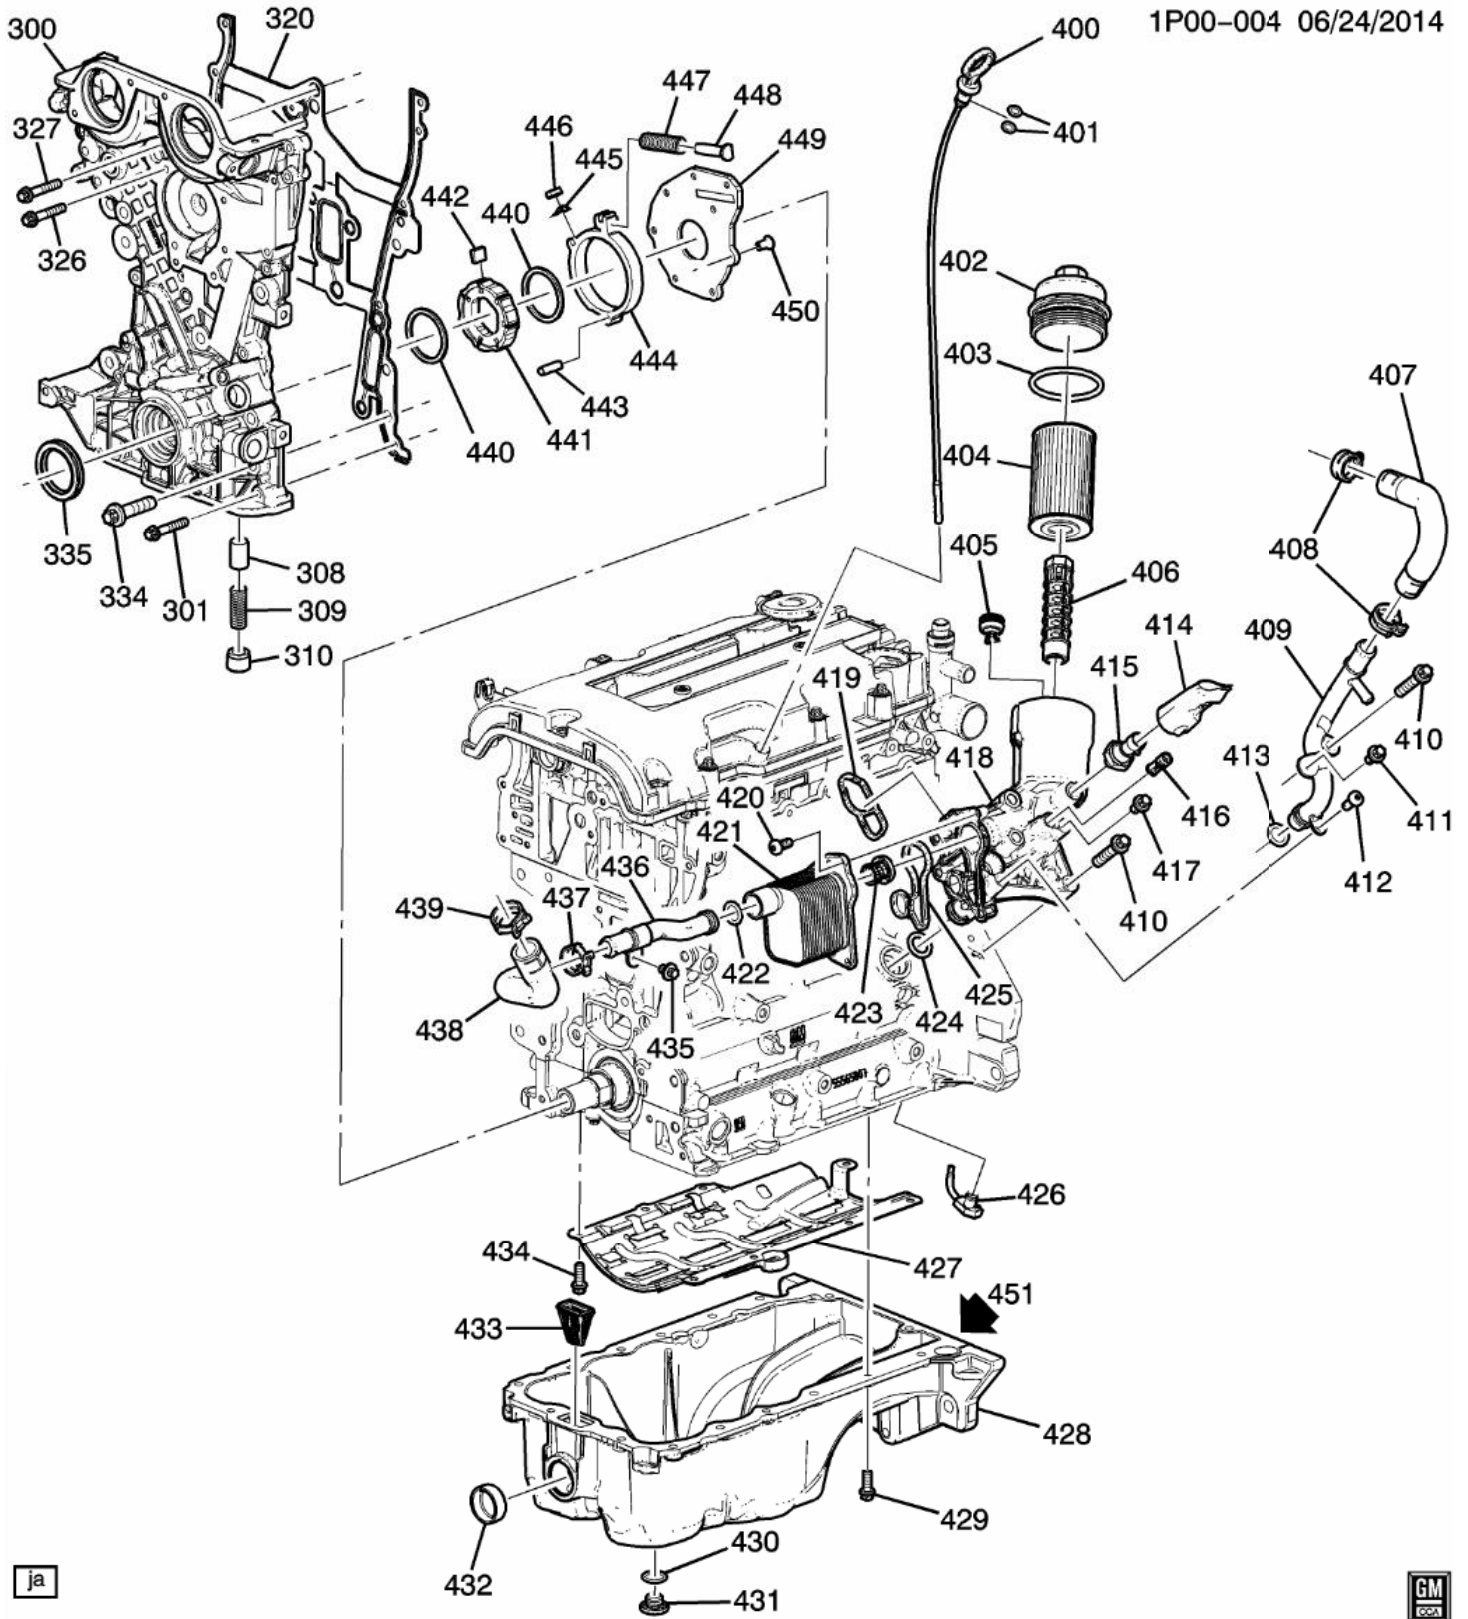

C - Chevrolet >2012 >P - 1P1 - Cruze (Carryover Model) >00 - 4-CYLINDER ENGINE >(1P00-004) 2012 PL69 ENGINE ASM-1.4L L4 PART 4 OIL PUMP, PAN & RELATED PARTS (LUJ/1.4C) >

Make: Chevrolet

Year: 2012

Model: Cruze (Carryover Model)

C - Chevrolet >2012 >P - 1P1 - Cruze (Carryover Model) >00 - 4-CYLINDER ENGINE >(1P00-004) 2012 PL69 ENGINE ASM-1.4L L4 PART 4 OIL PUMP,PAN & RELATED PARTS (LUJ/1.4C) >

Call	Part #	Group	H	Description	Usage	Year	Qty
300	55595611	00.206		COVER, ENG FRT (WITH O/PMP & W/PMP) (INCLS 310,443,448,449) (DOES NOT INCL PLUG 11099272, MUST ORDER SEPERATELY) (Service Lane Part)	PL69 (LUJ)	2012 - 2012	01
301	11099541	00.206		BOLT, ENG FRT CVR (M6X1X42) (Service Lane Part)	PL69 (LUJ,MH8,MF3,NT7 ,NU5)	2011 - 2012	12
308	55353187	01.609		VALVE, OIL PRESS RLF (OIL PUMP) (Service Lane Part)	PL69 (LUJ)	2011 - 2012	01
309	55352597	01.609		SPRING, OIL PRESS RLF VLV (REGULATOR) (Service Lane Part)	PL69 (LUJ)	2011 - 2012	01
310	55567755	01.609		PLUG, OIL PRESS RLF VLV BORE (PART OF 300) (Service Lane Part)	PL69 (LUJ)	2011 - 2012	01
320	55562793	00.207		GASKET, ENG FRT CVR (Service Lane Part)	PL69 (LUJ)	2011 - 2012	01
326	55564507	00.206		BOLT, ENG FRT CVR (M6X1X60) (Service Lane Part)	PL69 (LUJ,MH8,MF3,NT7 ,NU5)	2011 - 2012	02
327	11099551	00.206		BOLT, ENG FRT CVR (M6X1X52) (Service Lane Part)	PL69 (LUJ,MH8,MF3,NT7 ,NU5)	2011 - 2012	04
334	11094791	00.206		BOLT, ENG FRT CVR (M10X1.5X45 TORX) (9.173) (Service Lane Part)	PL69 (LUJ)	2011 - 2012	02
335	25193519	00.213		SEAL, CR/SHF FRT OIL (ACDelco #296-26) (Service Lane Part)	PL69 (LUJ)	2011 - 2012	01
400	55574244	01.516		INDICATOR, OIL LVL (INCLS 401) (Service Lane Part)	PL69 (LUJ)	2011 - 2012	01