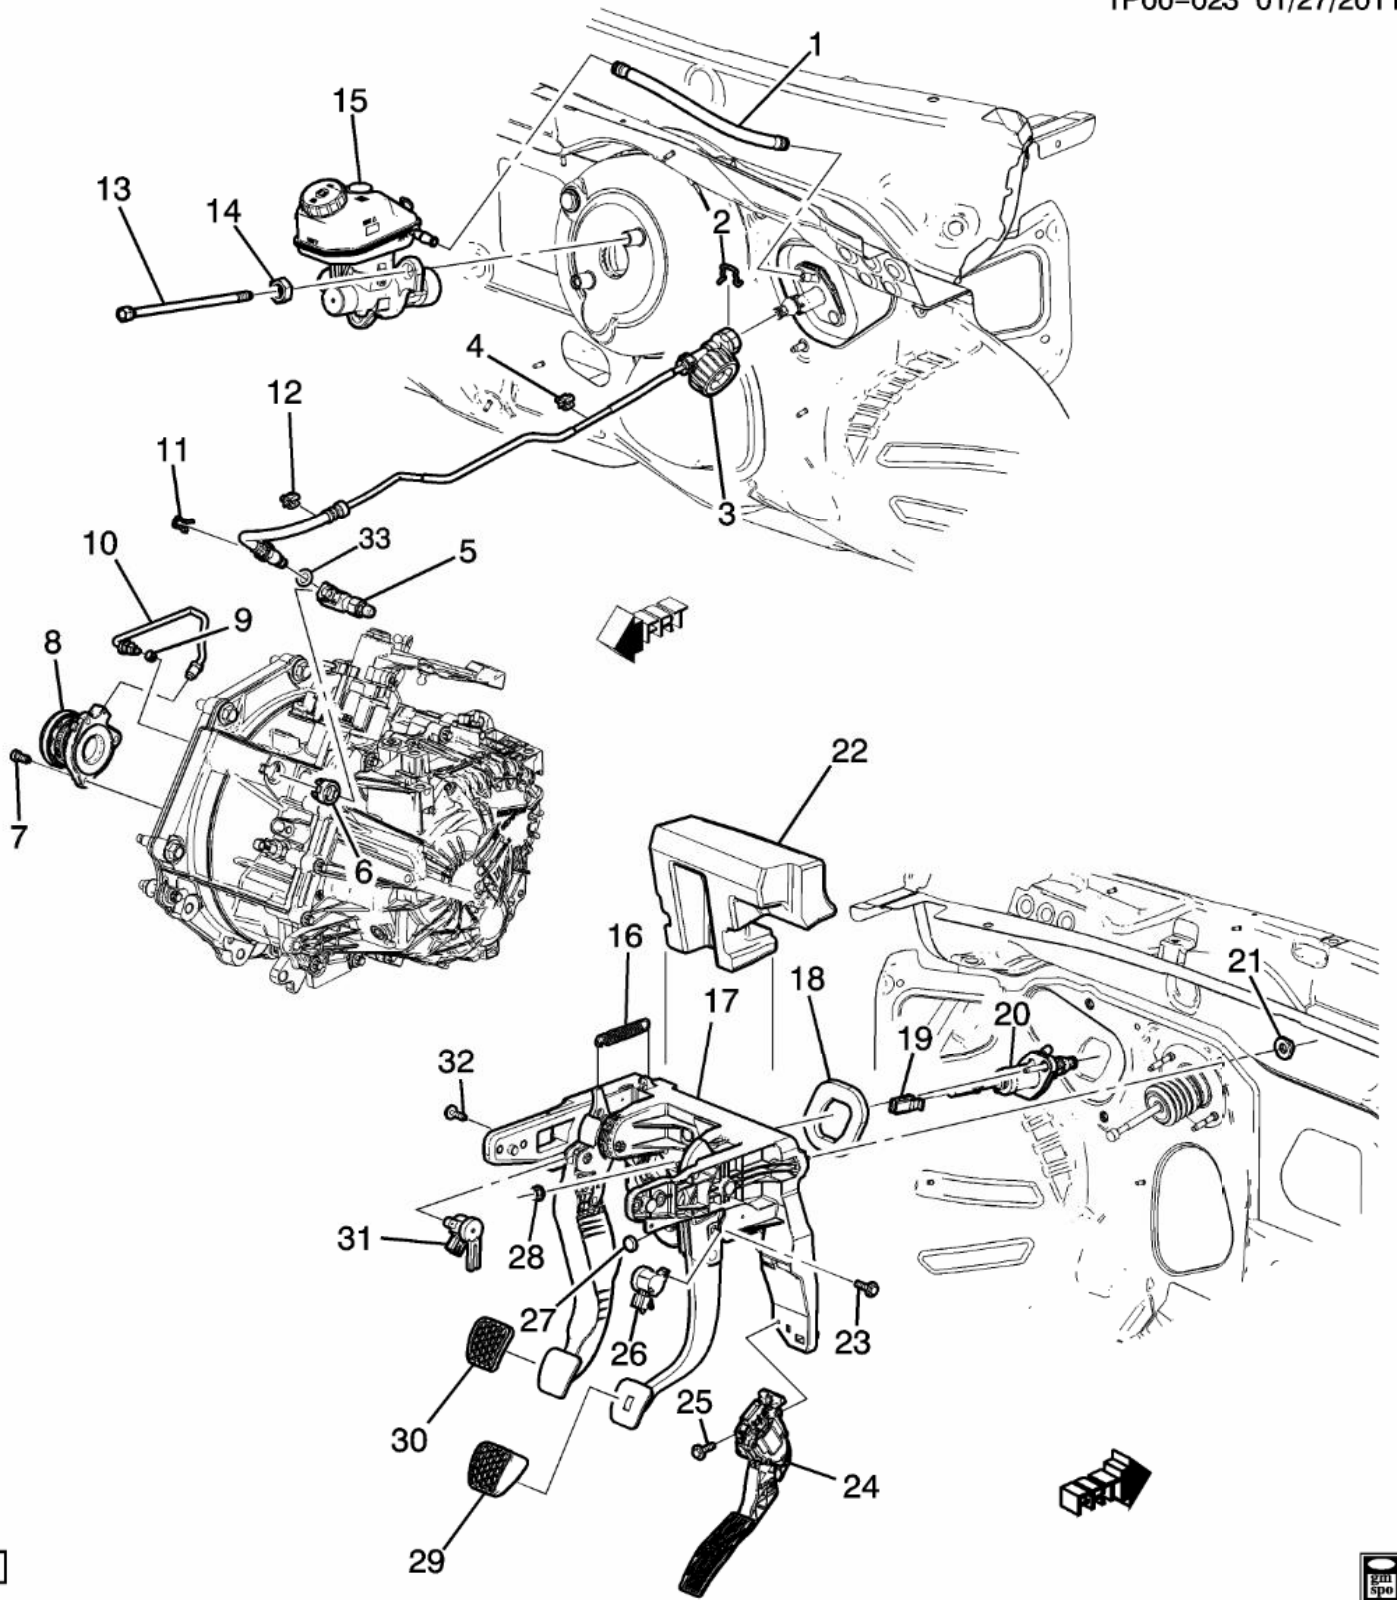

C - Chevrolet >2012 >P - 1P1 - Cruze (Carryover Model) >00 - 4-CYLINDER ENGINE >(1P00-023) 2012-2016 P69 CLUTCH PEDAL & CYLINDERS (MANUAL TRANSMISSION MZ0,MF3,MR5) >

1P00-023 01/27/2011

Make: Chevrolet

Year: 2012

Model: Cruze (Carryover Model)

C - Chevrolet >2012 >P - 1P1 - Cruze (Carryover Model) >00 - 4-CYLINDER ENGINE >(1P00-023) 2012-2016 P69 CLUTCH PEDAL & CYLINDERS (MANUAL TRANSMISSION MZ0,MF3,MR5) >

Call	Part #	Group	H	Description	Usage	Year	Qty
1	55564362	00.785		HOSE, CLU M/CYL RSVR (Service Lane Part)	PJ,PL69 (MZ0)	2012 - 2016	01
1	55564362	00.785		HOSE, CLU M/CYL RSVR (Service Lane Part)	PL69 (MF3,MR5)	2012 - 2016	01
2		NS		CLIP, CLU ACTR CYL PIPE (PART OF 3)		2012 - 2016	
3	25184426	00.785		PIPE, CLU ACTR CYL RR (INCLS 2,33) (Service Lane Part)	PL69 (MF3,MR5)	2012 - 2016	01
3	25184426	00.785		PIPE, CLU ACTR CYL RR (INCLS 2,33) (Service Lane Part)	PJ,PL69 (MZ0)	2012 - 2016	01
4	13107446	00.785		CLIP, CLU ACTR CYL PIPE (12.8MM WIDE) (4.8-6 OD) (3.454) (Service Lane Part)	PJ,PL69 (MZ0)	2012 - 2016	01
GM Note: P/N 13107446 is not discontinued as shown in Part History information. Part has been reinstated and is available from GMSP0 inventory. Order as needed.							
4	13107446	00.785		CLIP, CLU ACTR CYL PIPE (12.8MM WIDE) (4.8-6 OD) (3.454) (Service Lane Part)	PL69 (MF3,MR5)	2012 - 2016	01
GM Note: P/N 13107446 is not discontinued as shown in Part History information. Part has been reinstated and is available from GMSP0 inventory. Order as needed.							
5	55352050	00.785		ELBOW, CLU ACTR CYL PIPE (INCLS 11) (Service Lane Part)	PL (MR5,FW7) (EXC KL9)	2012 - 2016	01
5	55352050	00.785		ELBOW, CLU ACTR CYL PIPE (INCLS 11) (Service Lane Part)	PJ,PL (MF3,FW7) (EXC KL9)	2012 - 2016	01
5	55352050	00.785		ELBOW, CLU ACTR CYL PIPE (INCLS 11) (Service Lane Part)	PJ,PL (MZ0)	2012 - 2014	01
6	55352049	00.785		SLEEVE, CLU ACTR CYL PIPE (Service Lane Part)	PL69 (MF3,MR5,MZ0)	2012 - 2016	01
7	11098452	00.780		BOLT, CLU ACTR CYL (Service Lane Part)	PL69 (MF3,MR5)	2012 - 2016	03
7	11098452	00.780		BOLT, CLU ACTR CYL (Service Lane Part)	PJ,PL69 (MZ0)	2012 - 2016	03