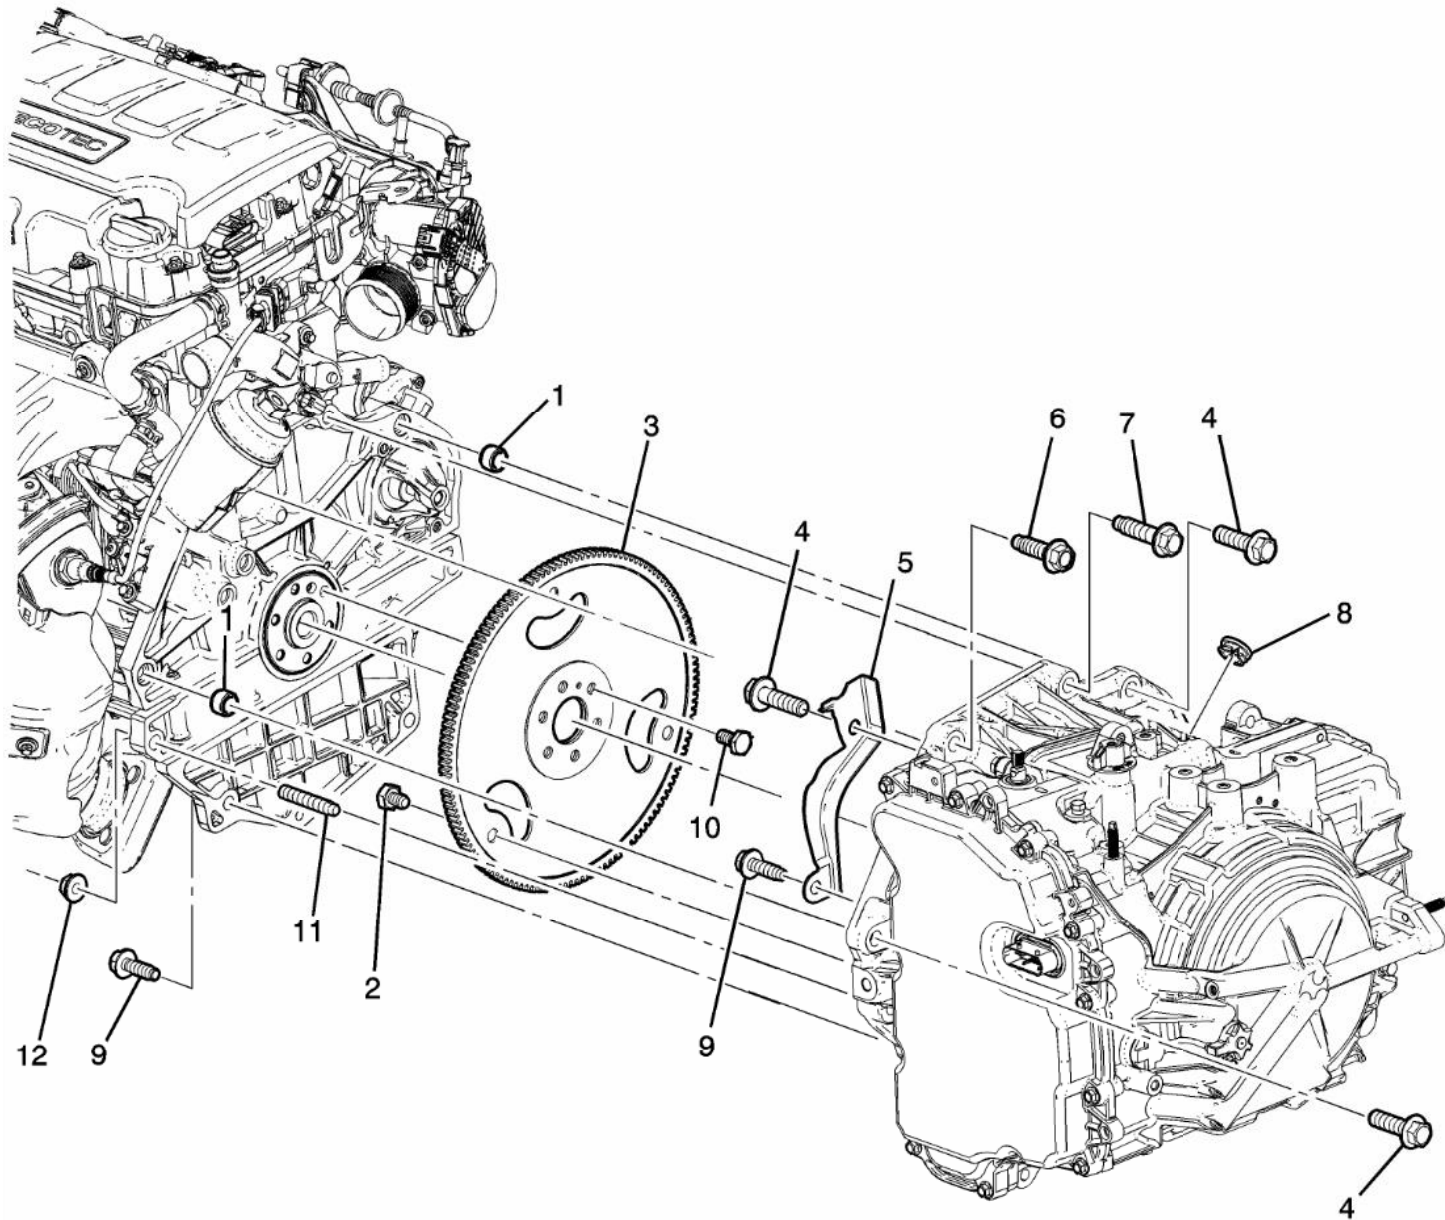

C - Chevrolet >2012 >P - 1P1 - Cruze (Carryover Model) >00 - 4-CYLINDER ENGINE >(1P00-015) 2012 PL69 ENGINE TO TRANSMISSION MOUNTING (LUJ/1.4C, AUTOMATIC MH8) >

1P00-015 06/14/2011

Make: Chevrolet

Year: 2012

Model: Cruze (Carryover Model)

C - Chevrolet >2012 >P - 1P1 - Cruze (Carryover Model) >00 - 4-CYLINDER ENGINE >(1P00-015) 2012 PL69 ENGINE TO TRANSMISSION MOUNTING (LUJ/1.4C, AUTOMATIC MH8) >

Call	Part #	Group	H	Description	Usage	Year	Qty
1	90351708	00.685		PIN, TRANSAXLE LOC (18.5MM OD X12MM LONG) (0.219) (Service Lane Part)	PJ,PL69 (MH8,MZ0)	2012 - 2012	02
2	11588468	04.115		BOLT, TRANSAXLE T/CV (M10X1.5X15) (Service Lane Part)	PJ,PK,PL (MH8)	2012 - 2014	03
3	55565760	00.666		PLATE, A/TRNS FLEX (Service Lane Part)	PJ,PL69 (LUW,MH8)	2011 - 2012	01
3	55573926	00.666		PLATE, A/TRNS FLEX (Service Lane Part)	PL69 (LUJ,MH8)	2011 - 2012	01
4	11589278	08.900		BOLT, HFH,M12X1.75X75.9,45 THD,26.6 OD,10.9,GMW3359,RE DUCED BODY (TRANSAXLE) (Service Lane Part)		2011 - 2016	03
5	24257545	00.679		COVER, TRANS CONV (Service Lane Part)	PJ,PL69 (LUJ,LUW,MH8)	2012 - 2012	01
6	11589274	08.900		BOLT, HFH, M12X1.75X45.8, 31.4 THD, 26.6 OD, 10.9, GMW3359, (TRANSAXLE) (Service Lane Part)		2011 - 2016	01
7	11589276	08.900		BOLT, HFH,M12X1.75X55,THD 41,26.6 OD,10.9,GMW3359 (TRANSAXLE) (Service Lane Part)		2011 - 2016	01
8	24243755	04.104		PLUG, T/CV HSG ACC HOLE (GROOVE THK 5MM) (Service Lane Part)	PJ (MH8)	2012 - 2012	01
8	24243755	04.104		PLUG, T/CV HSG ACC HOLE (GROOVE THK 5MM) (Service Lane Part)	PL (MH8,MH9)	2012 - 2012	01