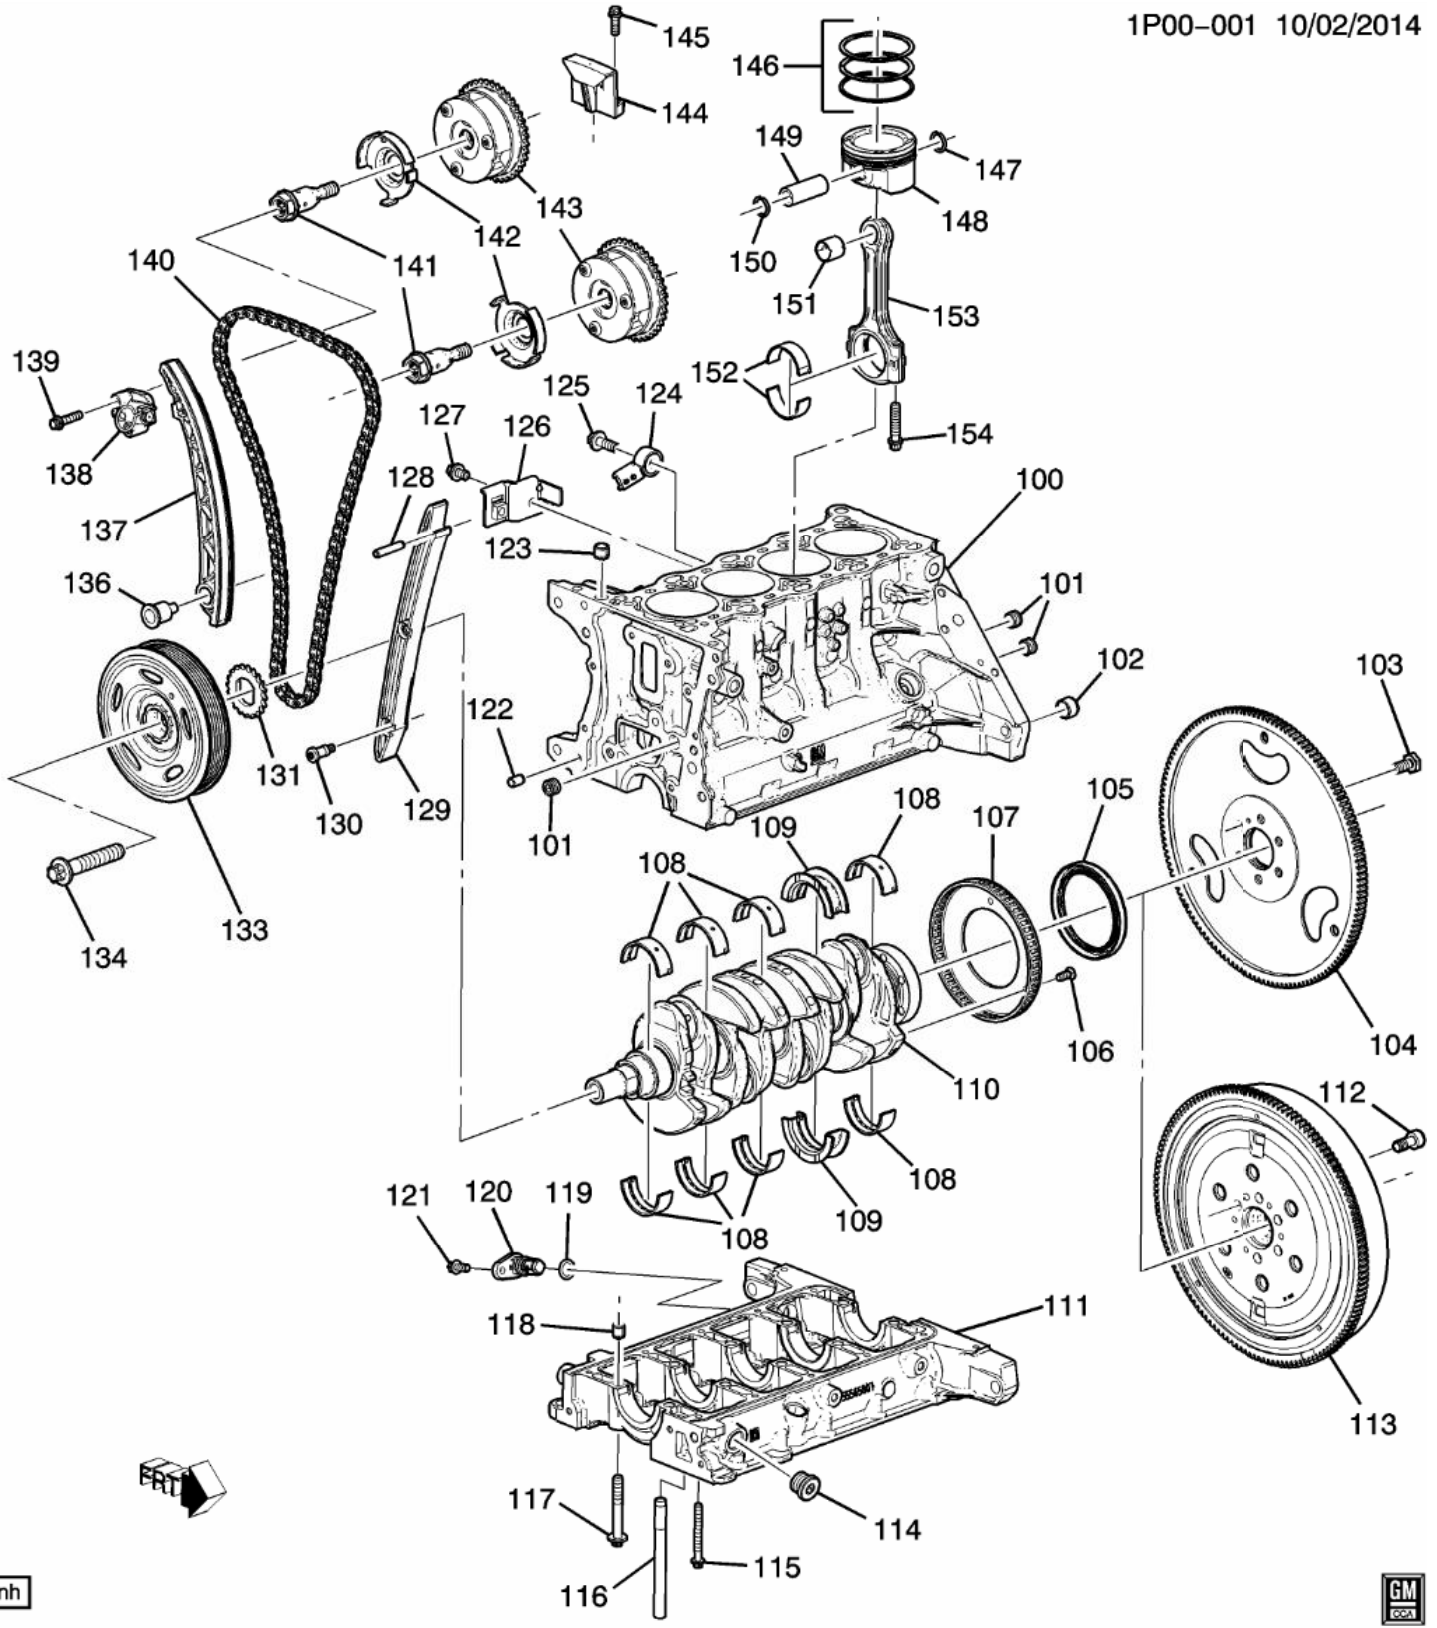

C - Chevrolet >2012 >P - 1P1 - Cruze (Carryover Model) >00 - 4-CYLINDER ENGINE >(1P00-001) 2012 PL69 ENGINE ASM-1.4L L4 PART 1
CYLINDER BLOCK & INTERNAL PARTS (LUJ/1.4C) >

1P00-001 10/02/2014

Make: Chevrolet

Year: 2012

Model: Cruze (Carryover Model)

C - Chevrolet >2012 >P - 1P1 - Cruze (Carryover Model) >00 - 4-CYLINDER ENGINE >(1P00-001) 2012 PL69 ENGINE ASM-1.4L L4 PART 1
CYLINDER BLOCK & INTERNAL PARTS (LUJ/1.4C) >

Call	Part #	Group	H	Description	Usage	Year	Qty
100		NS		BLOCK, ENG (PARTIAL MCHG)		2012 - 2012	
101	11056321	08.971		PLUG, M14X1.5NPTX10MM,ST L,PHOS,7MM DRIVE (ENG BLK OIL GAL) (Service Lane Part)		2011 - 2016	03
102	90351708	00.685		PIN, TRANSAXLE LOC (18.5MM OD X12MM LONG) (0.219) (Service Lane Part)	PJ,PL69 (MH8,MZ0)	2012 - 2012	02
102	90351708	00.685		PIN, TRANSAXLE LOC (18.5MM OD X12MM LONG) (0.219) (Service Lane Part)	PL69 (LUJ,MF3,MR5)	2012 - 2014	02
103	55571538	00.669		BOLT, A/TRNS FLEX PLT (M9X1X21) (Service Lane Part)	PL69 (LUJ,MH8)	2011 - 2012	06
104	55573926	00.666		PLATE, A/TRNS FLEX (Service Lane Part)	PL69 (LUJ,MH8)	2011 - 2012	01
105	90325571	00.137		SEAL, CR/SHF RR OIL (REFER TO BULLETIN 15-06-01-001) (ACDelco #90325571) (Service Lane Part)	PL69 (LUJ)	2011 - 2012	01
106	55585169	02.383		BOLT, CR/SHF POSN SEN RELUCTOR RING (PART OF 110) (Service Lane Part)	PL69 (LUJ)	2011 - 2012	03
107	55565543	02.383		RING, CR/SHF POSN SEN RELUCTOR (PART OF 110) (Service Lane Part)	PL69 (LUJ)	2011 - 2012	01
108		00.094		BEARING SET, CR/SHF		2012 - 2016	
108	90542529	00.096		BEARING KIT, CR/SHF (STANDARD SIZE) (0.094) (Service Lane Part)	PL69 (LUJ)	2011 - 2012	04
108	90542530	00.096		BEARING KIT, CR/SHF (-0.25 UNDERSIZE) (0.094) (Service Lane Part)	PL69 (LUJ)	2011 - 2012	04