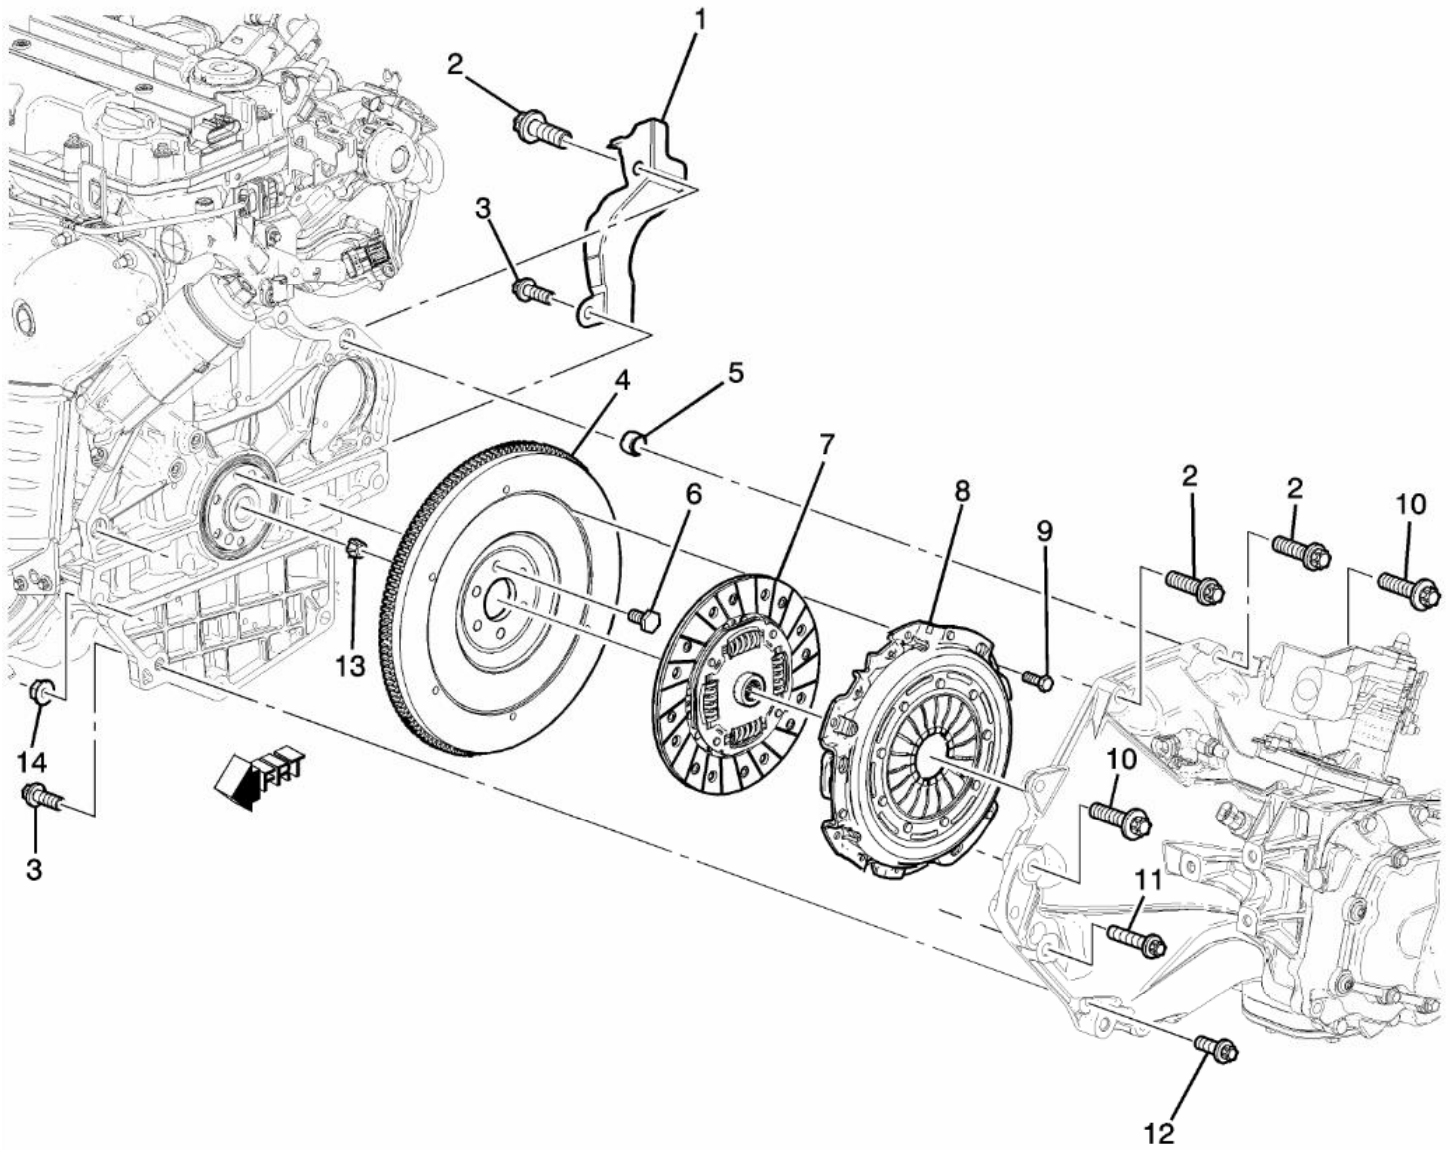

C - Chevrolet >2012 >P - 1P1 - Cruze (Carryover Model) >00 - 4-CYLINDER ENGINE >(1P00-024) 2012 PL69 ENGINE TO TRANSMISSION MOUNTING (LUJ/1.4C, MANUAL MF3,MR5) >

1P00-024 12/04/2014

Make: Chevrolet

Year: 2012

Model: Cruze (Carryover Model)

C - Chevrolet >2012 >P - 1P1 - Cruze (Carryover Model) >00 - 4-CYLINDER ENGINE >(1P00-024) 2012 PL69 ENGINE TO TRANSMISSION MOUNTING (LUJ/1.4C, MANUAL MF3,MR5) >

Call	Part #	Group	H	Description	Usage	Year	Qty
1	55578029	00.679		COVER, TRANS CONV (Service Lane Part)	PL69 (MF3,MR5)	2012 - 2016	01
2	11515778	08.900		BOLT, HFH,M12X1.75X45,40 THD,26.6 OD,10.9,7114M,P- POINT. (TRANS) (Service Lane Part)		2011 - 2016	03
3		04.085		BOLT, TRANS (AT OIL PAN) (REAR)		2012 - 2012	
3	11588740	08.900		BOLT, HFH, M10X1.5X40, 30 THD, 22.3 OD, 10.9, GMW3359, M-PT (TRANS (AT OIL PAN)) (ACDelco #11588740) (Service Lane Part)		2012 - 2012	03
4	55584381	00.666		FLYWHEEL, ENG (216 MM) (FOR 216MM CLUTCH) (FOR 2ND DES SEE 55599020) (Service Lane Part)	PL69 (LUJ) (1ST DES)	2012 - 2013	01
4	55599020	00.666		FLYWHEEL, ENG (228MM) (FOR 228MM CLUTCH DISC) (FOR 1ST DES SEE 55584381) (Service Lane Part)	PL69 (LUJ) (2ND DES)	2012 - 2012	01
5	90351708	00.685		PIN, TRANSAXLE LOC (18.5MM OD X12MM LONG) (0.219) (Service Lane Part)	PL69 (LUJ,MF3,MR5)	2012 - 2014	02
6	55559650	00.669		BOLT, FLYWHL (M9X1X23) (Service Lane Part)	PL69 (LUJ,MF3,MR5)	2012 - 2012	06
7	55569127	00.886		PLATE, CLU DRVN (USE T/W 09157141 CLUTCH PILOT SERVICE BEARING) (228MM CLUTCH DISC) (FOR 1ST DES SEE 55587035) (Service Lane Part)	PL69 (LUJ,MF3,MR5,NT7 ,NU5) (2ND DES)	2012 - 2012	01