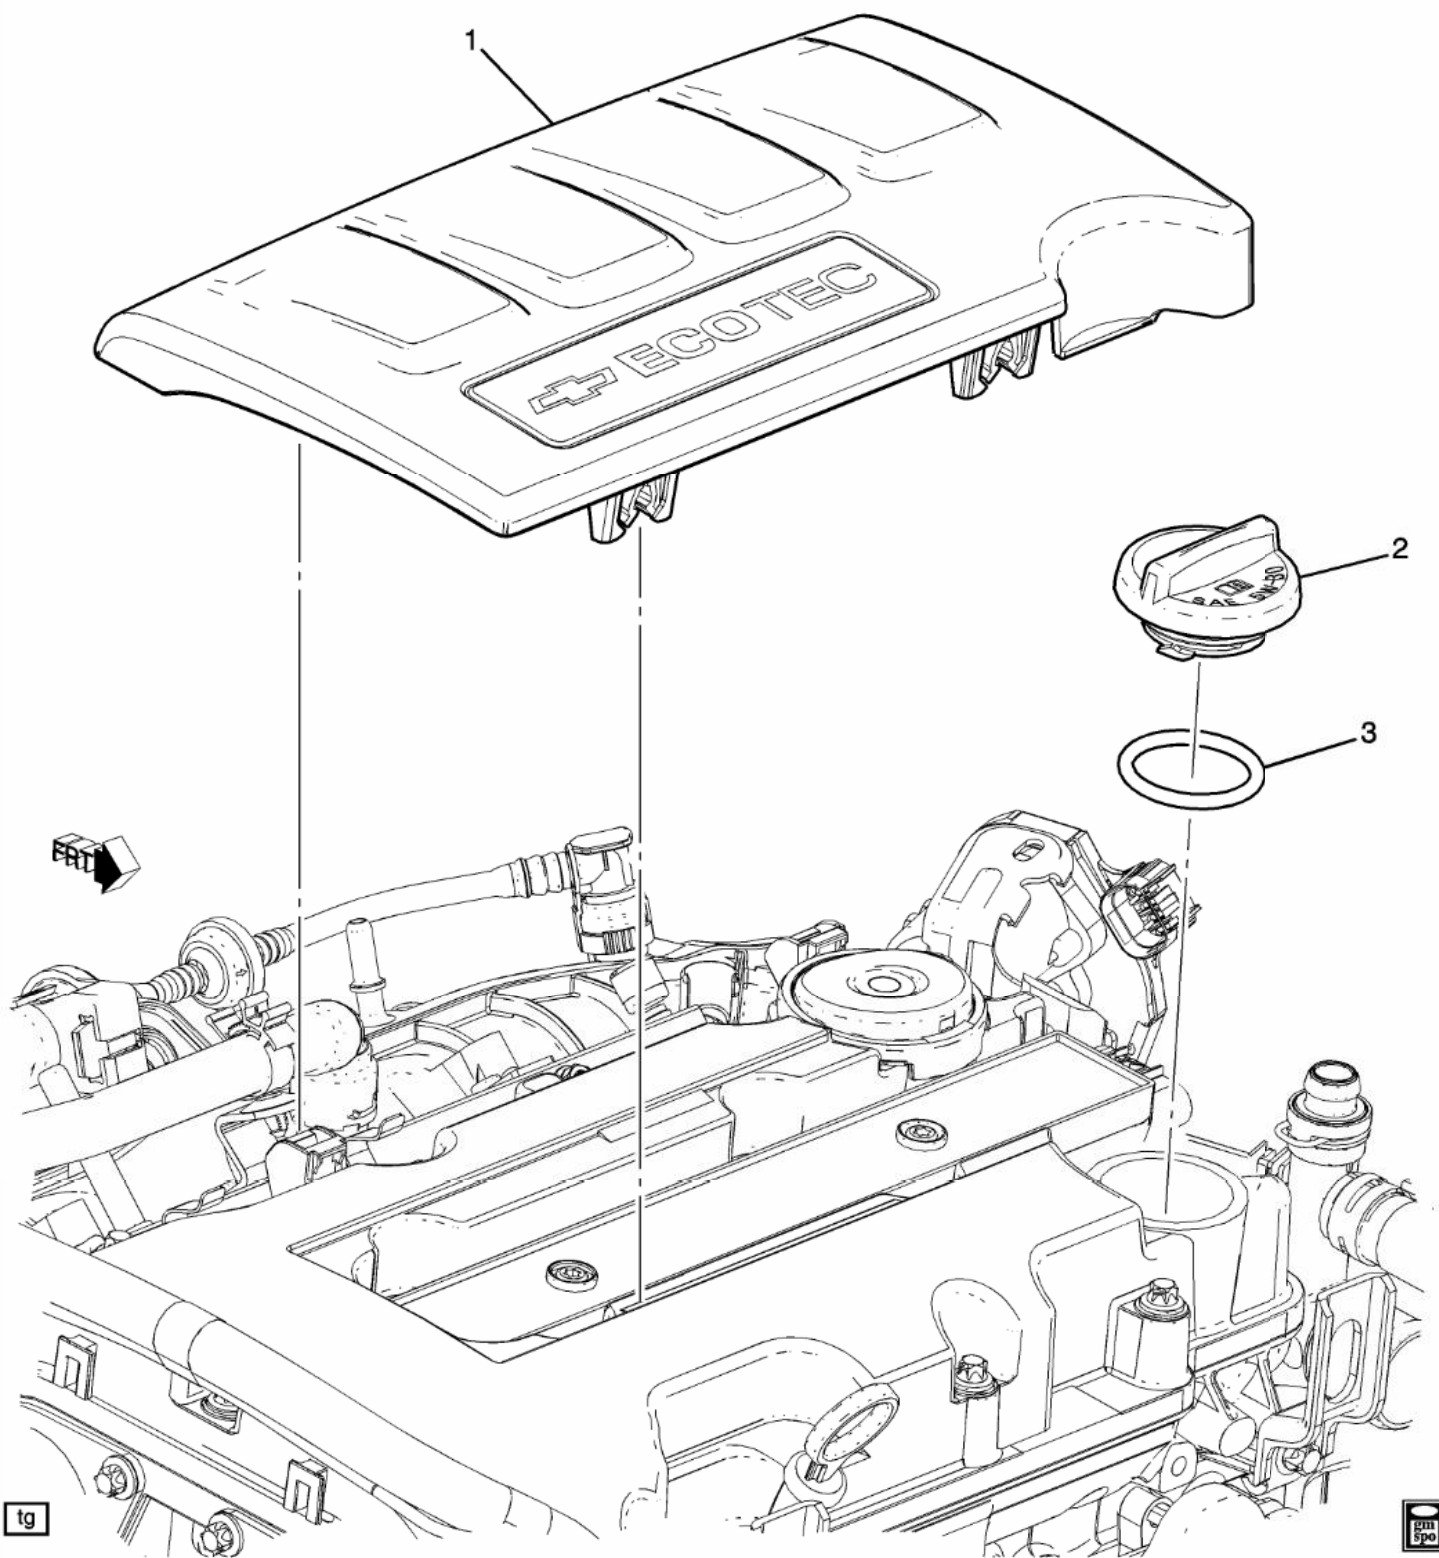

C - Chevrolet >2013 >P - 1P1 - Cruze (Carryover Model) >00 - 4-CYLINDER ENGINE >(1P00-012) 2013-2016 PL69 INTAKE MANIFOLD SHIELD/COVERS (LUV/1.4B) >

1P00-012 04/02/2010

Make: Chevrolet

Year: 2013

Model: Cruze (Carryover Model)

C - Chevrolet >2013 >P - 1P1 - Cruze (Carryover Model) >00 - 4-CYLINDER ENGINE >(1P00-012) 2013-2016 PL69 INTAKE MANIFOLD SHIELD/COVERS (LUV/1.4B) >

Call	Part #	Group	H	Description	Usage	Year	Qty
1	55568393	03.265		EMBLEM, ENG (CHEVROLET) (W/SHIELD) (Service Lane Part)	PL69 (LUV)	2013 - 2016	01
2	55586790	01.758		CAP, OIL FIL (INCLS 3) (STAMPED 5W-30) (ACDelco #FC245) (Service Lane Part)	PL69 (LUV)	2013 - 2014	01
3	90448217	01.758		SEAL, OIL FIL CAP (O RING) (PART OF 2) (INNER DIAMETER 37MM) (Service Lane Part)	PL69 (LUV)	2013 - 2016	01