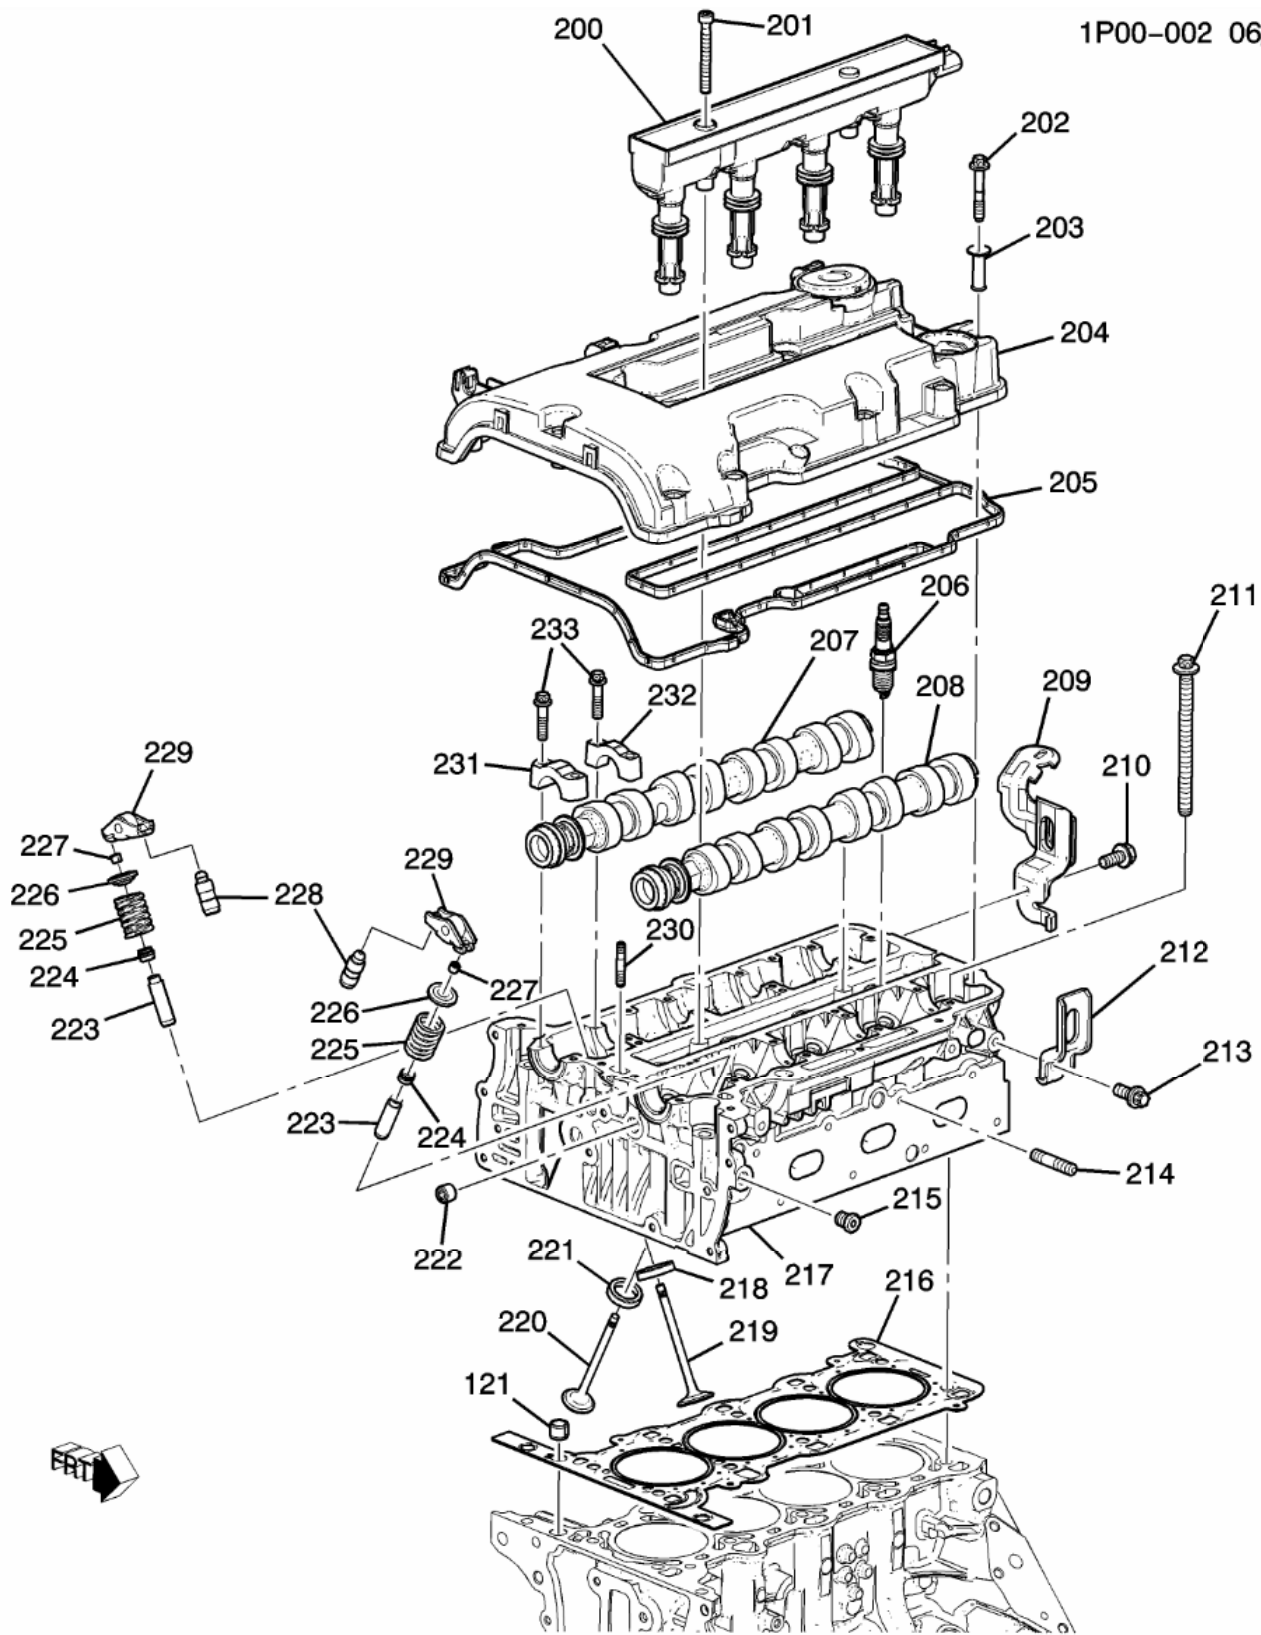

C - Chevrolet >2013 >P - 1P1 - Cruze (Carryover Model) >00 - 4-CYLINDER ENGINE >(1P00-002) 2013-2016 PL69 ENGINE ASM-1.4L L4
PART 2 CYLINDER HEAD & RELATED PARTS (LUV/1.4B) >

1P00-002 06/23/2010

Make: Chevrolet

Year: 2013

Model: Cruze (Carryover Model)

C - Chevrolet >2013 >P - 1P1 - Cruze (Carryover Model) >00 - 4-CYLINDER ENGINE >(1P00-002) 2013-2016 PL69 ENGINE ASM-1.4L L4
PART 2 CYLINDER HEAD & RELATED PARTS (LUV/1.4B) >

Call	Part #	Group	H	Description	Usage	Year	Qty
121	90530247	00.293		PIN, CYL HD LOC (OD 13,10MMX11MM LONG) (Service Lane Part)	PL69 (LUV)	2013 - 2016	02
200	25195107	02.170		COIL, IGN (MATING CONN IS 13355825 & W/SPARK PLUG BOOT) (ACDelco #D521C) (Service Lane Part)	PL69 (LUV,MH8,NT7,NU5)	2013 - 2016	01
200	25195107	02.170		COIL, IGN (MATING CONN IS 13355825 & W/SPARK PLUG BOOT) (ACDelco #D521C) (Service Lane Part)	PL69 (LUV,MF3,MR5,NT7,NU5)	2013 - 2016	01
201	11098802	02.183		BOLT, IGN COIL (M6X1X60) (Service Lane Part)	PL69 (LUV,MH8,NT7,NU5)	2013 - 2016	02
201	11098802	02.183		BOLT, IGN COIL (M6X1X60) (Service Lane Part)	PL69 (LUV,MF3,MR5,NT7,NU5)	2013 - 2016	02
202	55594256	00.413		BOLT, CM/SHF CVR (PART OF 204) (INCLS 203) (M6X1X46.5) (SPECIAL) (Service Lane Part)	PL69 (LUV)	2013 - 2016	15
203		NS		SLEEVE, CM/SHF CVR BOLT (PART OF 202,204)		2013 - 2016	
204	55573746	00.386		COVER, CM/SHF (W/BOLT & SEAL) (INCLS 202,203,205) (Service Lane Part)	PL69 (LUV)	2013 - 2016	01
205	55573747	00.423		SEAL, CM/SHF CVR (PART OF 204) (Service Lane Part)	PL69 (LUV)	2013 - 2016	01
206	55585517	02.270		SPARK PLUG, (*KIT1) (ACDelco #41-121) (IRIDIUM) (Service Lane Part)	PL69 (LUV)	2013 - 2016	04
207	55565512	00.519		CAMSHAFT, INT (*KIT1) (Service Lane	PL69 (LUV)	2013 - 2016	01