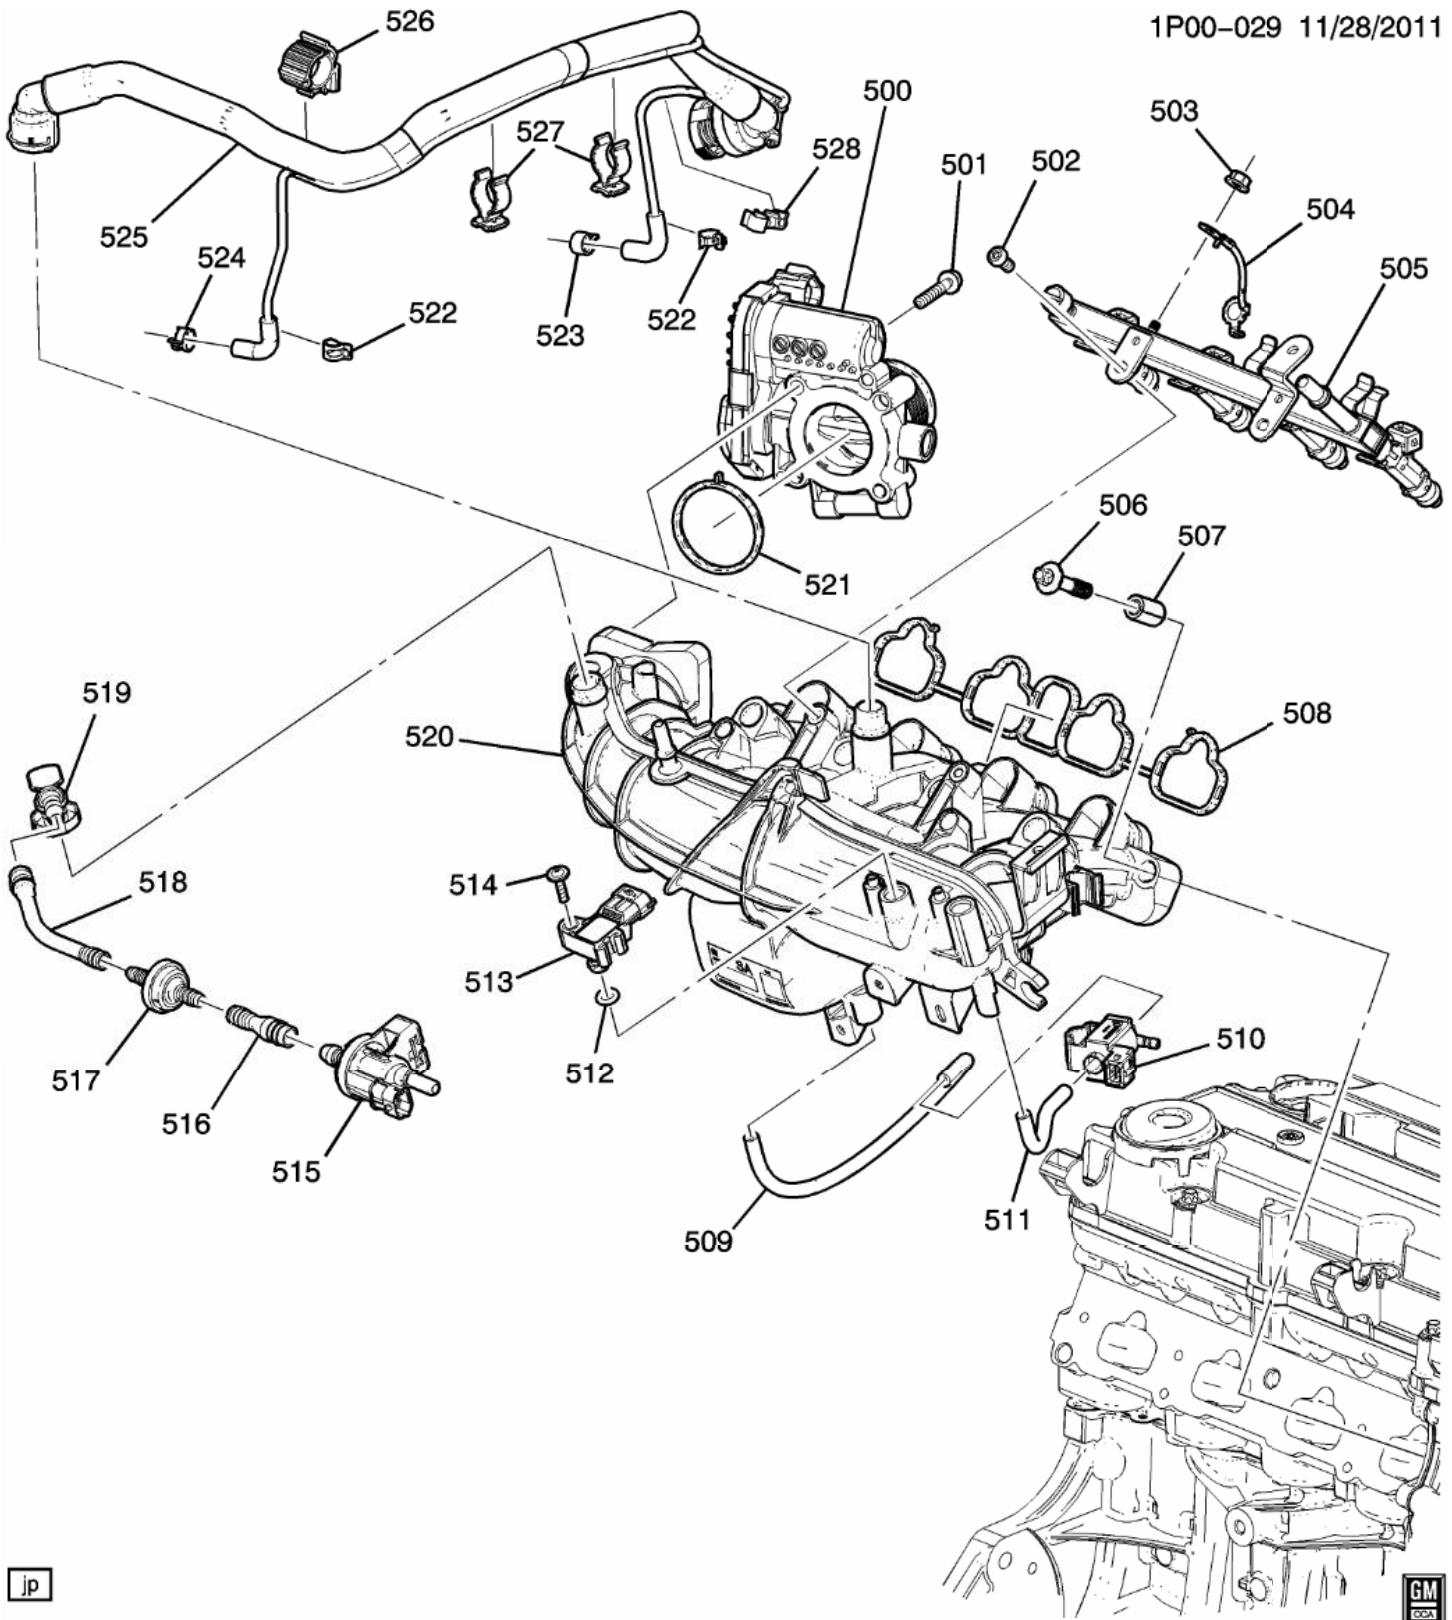

C - Chevrolet >2013 >P - 1P1 - Cruze (Carryover Model) >00 - 4-CYLINDER ENGINE >(1P00-029) 2013-2016 PL69 ENGINE ASM-1.4L L4
PART 5 INTAKE MANIFOLD & FUEL RELATED PARTS (LUV/1.4B) >

1P00-029 11/28/2011

Make: Chevrolet

Year: 2013

Model: Cruze (Carryover Model)

C - Chevrolet >2013 >P - 1P1 - Cruze (Carryover Model) >00 - 4-CYLINDER ENGINE >(1P00-029) 2013-2016 PL69 ENGINE ASM-1.4L L4
PART 5 INTAKE MANIFOLD & FUEL RELATED PARTS (LUV/1.4B) >

Call	Part #	Group	H	Description	Usage	Year	Qty
500	55565489	03.335		BODY, THROT (PART OF 520) (ACDelco #217-3431) (Service Lane Part)	PL69 (LUV)	2013 - 2016	01
501	55568737	03.336		BOLT, THROT BODY (PART OF 520) (M6X1X40) (Service Lane Part)	PL69 (LUV)	2013 - 2016	04
502	11609381	03.330		BOLT, F/INJN FUEL RL (PART OF 520) (M6X1X13) (17.204) (Service Lane Part)	PL69 (LUV)	2013 - 2016	02
503	55575302	03.330		NUT, F/INJN FUEL RL GND WIRE FERRULE (PART OF 520) (M6X1X6.6) (Service Lane Part)	PL69 (LUV)	2013 - 2016	01
504	55570148	03.330		STRAP, F/INJN FUEL RL GND (PART OF 520) (Service Lane Part)	PL69 (LUV)	2013 - 2016	01
505	55565971	03.330		RAIL, M/PORT F/INJN FUEL (PART OF 520) (SEE GROUP 03 "FUEL INJECTOR RAIL" FOR DETAILED ILLUSTRATED VIEW) (Service Lane Part)	PL69 (LUV)	2013 - 2016	01
506	55573210	03.275		BOLT, INT MANIF (PART OF 520) (M8X1.25X36) (Service Lane Part)	PL69 (LUV)	2013 - 2016	06
507		NS		SPACER, INT MANIF BOLT (PART OF 520)		2013 - 2016	
508	55566664	03.270		SEAL, INT MANIF (PART OF 520) (Service Lane Part)	PL69 (LUV)	2013 - 2016	01
509	55566662	03.373		HOSE, CHRGR AIR BYPASS VLV VAC (PART OF 520)	PL69 (LUV)	2013 - 2016	01