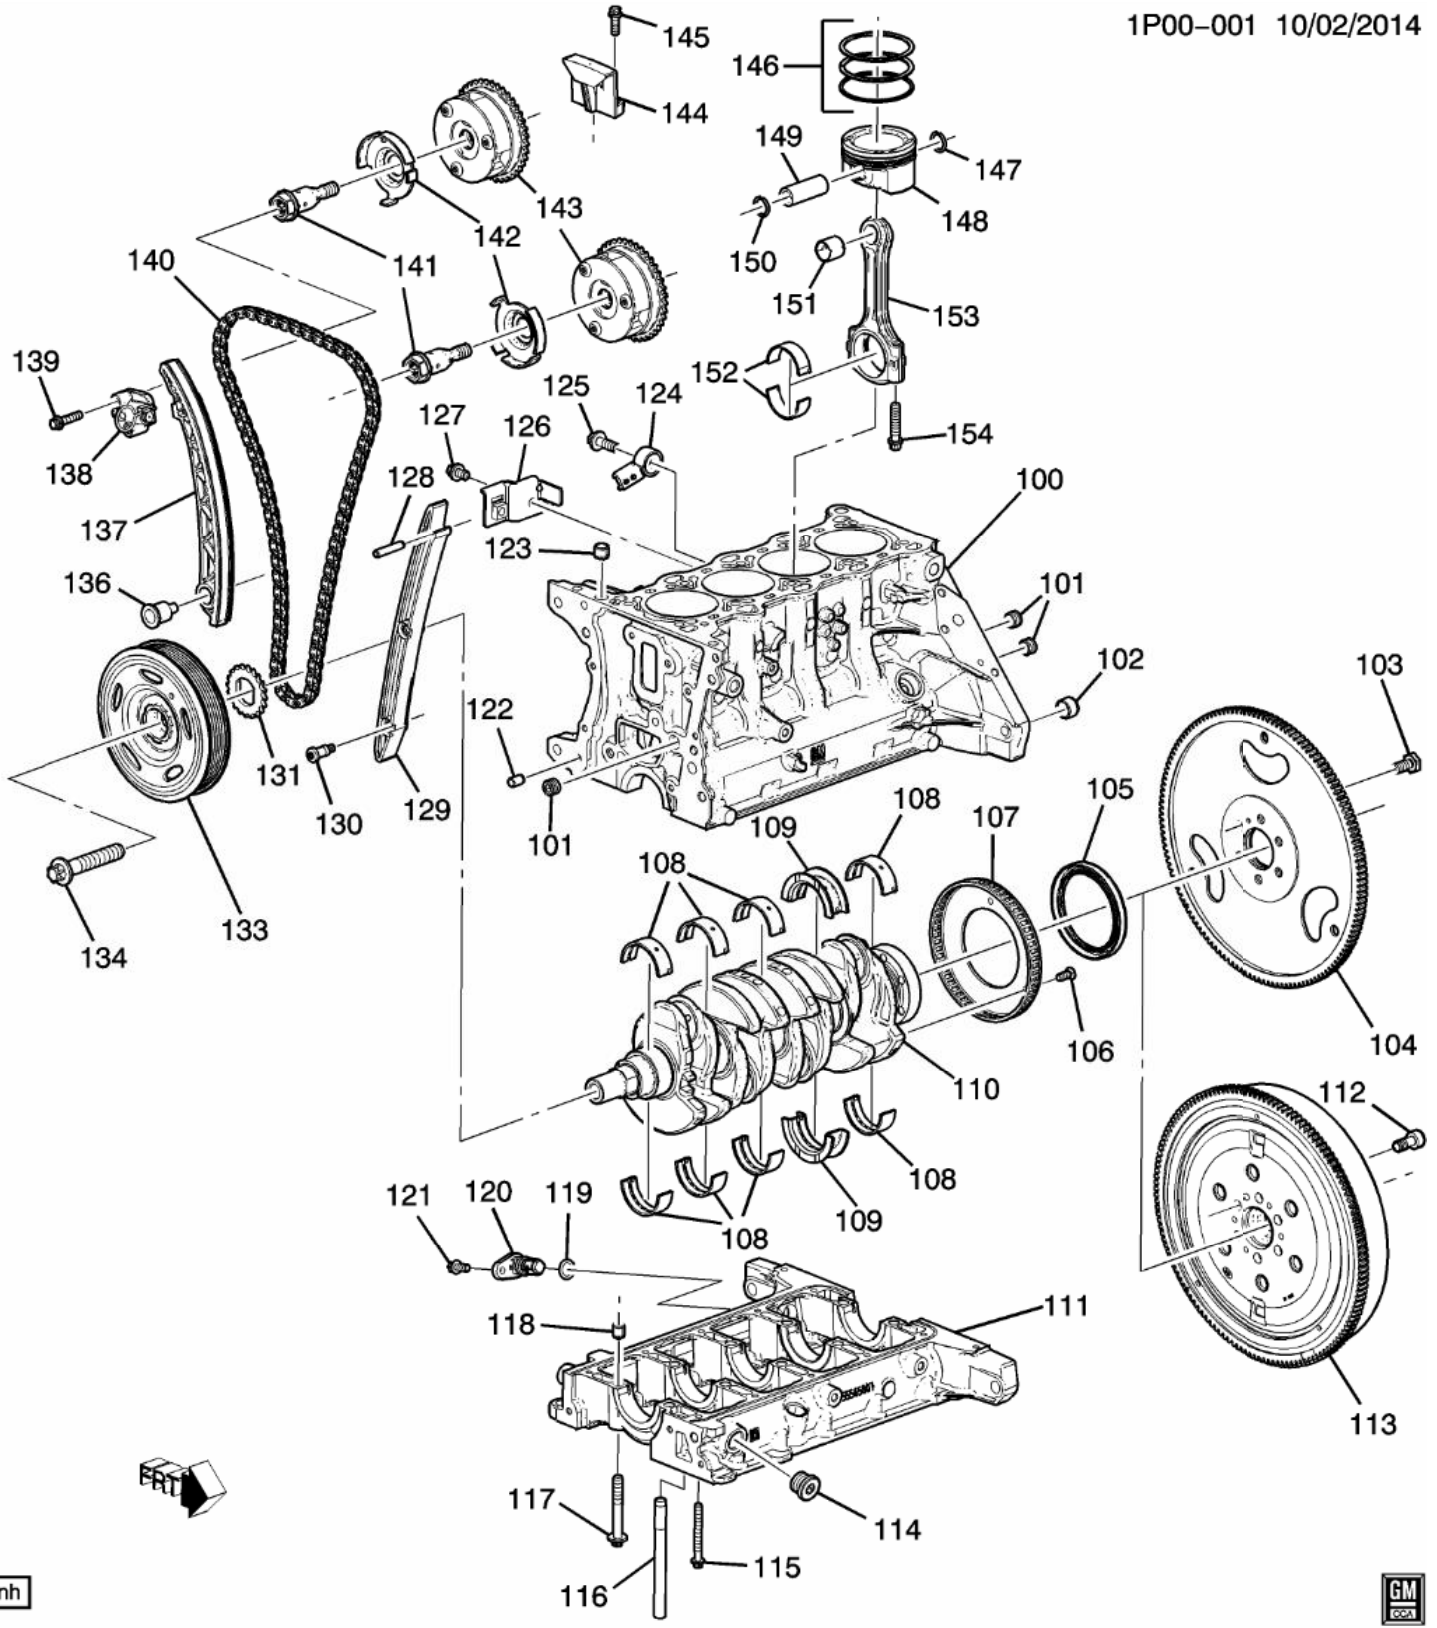

C - Chevrolet >2013 >P - 1P1 - Cruze (Carryover Model) >00 - 4-CYLINDER ENGINE >(1P00-001) 2013-2016 PL69 ENGINE ASM-1.4L L4
PART 1 CYLINDER BLOCK & INTERNAL PARTS (LUV/1.4B) >

1P00-001 10/02/2014

Make: Chevrolet

Year: 2013

Model: Cruze (Carryover Model)

C - Chevrolet >2013 >P - 1P1 - Cruze (Carryover Model) >00 - 4-CYLINDER ENGINE >(1P00-001) 2013-2016 PL69 ENGINE ASM-1.4L L4
PART 1 CYLINDER BLOCK & INTERNAL PARTS (LUV/1.4B) >

Call	Part #	Group	H	Description	Usage	Year	Qty
100		NS		BLOCK, ENG (PARTIAL MCHG)		2013 - 2016	
101	11056321	08.971		PLUG, M14X1.5NPTX10MM,ST L,PHOS,7MM DRIVE (ENG BLK OIL GAL) (Service Lane Part)		2011 - 2016	03
102	90351708	00.685		PIN, TRANSAXLE LOC (18.5MM OD X12MM LONG) (0.219) (Service Lane Part)	PL69 (LUV,MF3,MH8,MR 5)	2013 - 2016	02
102	90351708	00.685		PIN, TRANSAXLE LOC (18.5MM OD X12MM LONG) (0.219) (Service Lane Part)	PL69 (LUJ,MF3,MR5)	2012 - 2014	02
103	55571538	00.669		BOLT, A/TRNS FLEX PLT (M9X1X21) (Service Lane Part)	PL69 (LUV)	2013 - 2016	06
104	55573926	00.666		PLATE, A/TRNS FLEX (Service Lane Part)	PL69 (LUV,MH8,NT7,NU 5)	2013 - 2016	01
105	90325571	00.137		SEAL, CR/SHF RR OIL (REFER TO BULLETIN 15-06-01-001) (ACDelco #90325571) (Service Lane Part)	PL69 (LUV)	2013 - 2016	01
106	55585169	02.383		BOLT, CR/SHF POSN SEN RELUCTOR RING (PART OF 110) (Service Lane Part)	PL69 (LUV)	2013 - 2016	03
107	55565543	02.383		RING, CR/SHF POSN SEN RELUCTOR (PART OF 110) (Service Lane Part)	PL69 (LUV)	2013 - 2016	01
108		00.094		BEARING SET, CR/SHF		2012 - 2016	
108	90542529	00.096		BEARING KIT, CR/SHF (STANDARD SIZE) (0.094) (Service Lane Part)	PL69 (LUV)	2013 - 2016	04
108	90542530	00.096		BEARING KIT, CR/SHF (-0.25 UNDERSIZE) (0.094) (Service Lane Part)	PL69 (LUV)	2013 - 2016	04