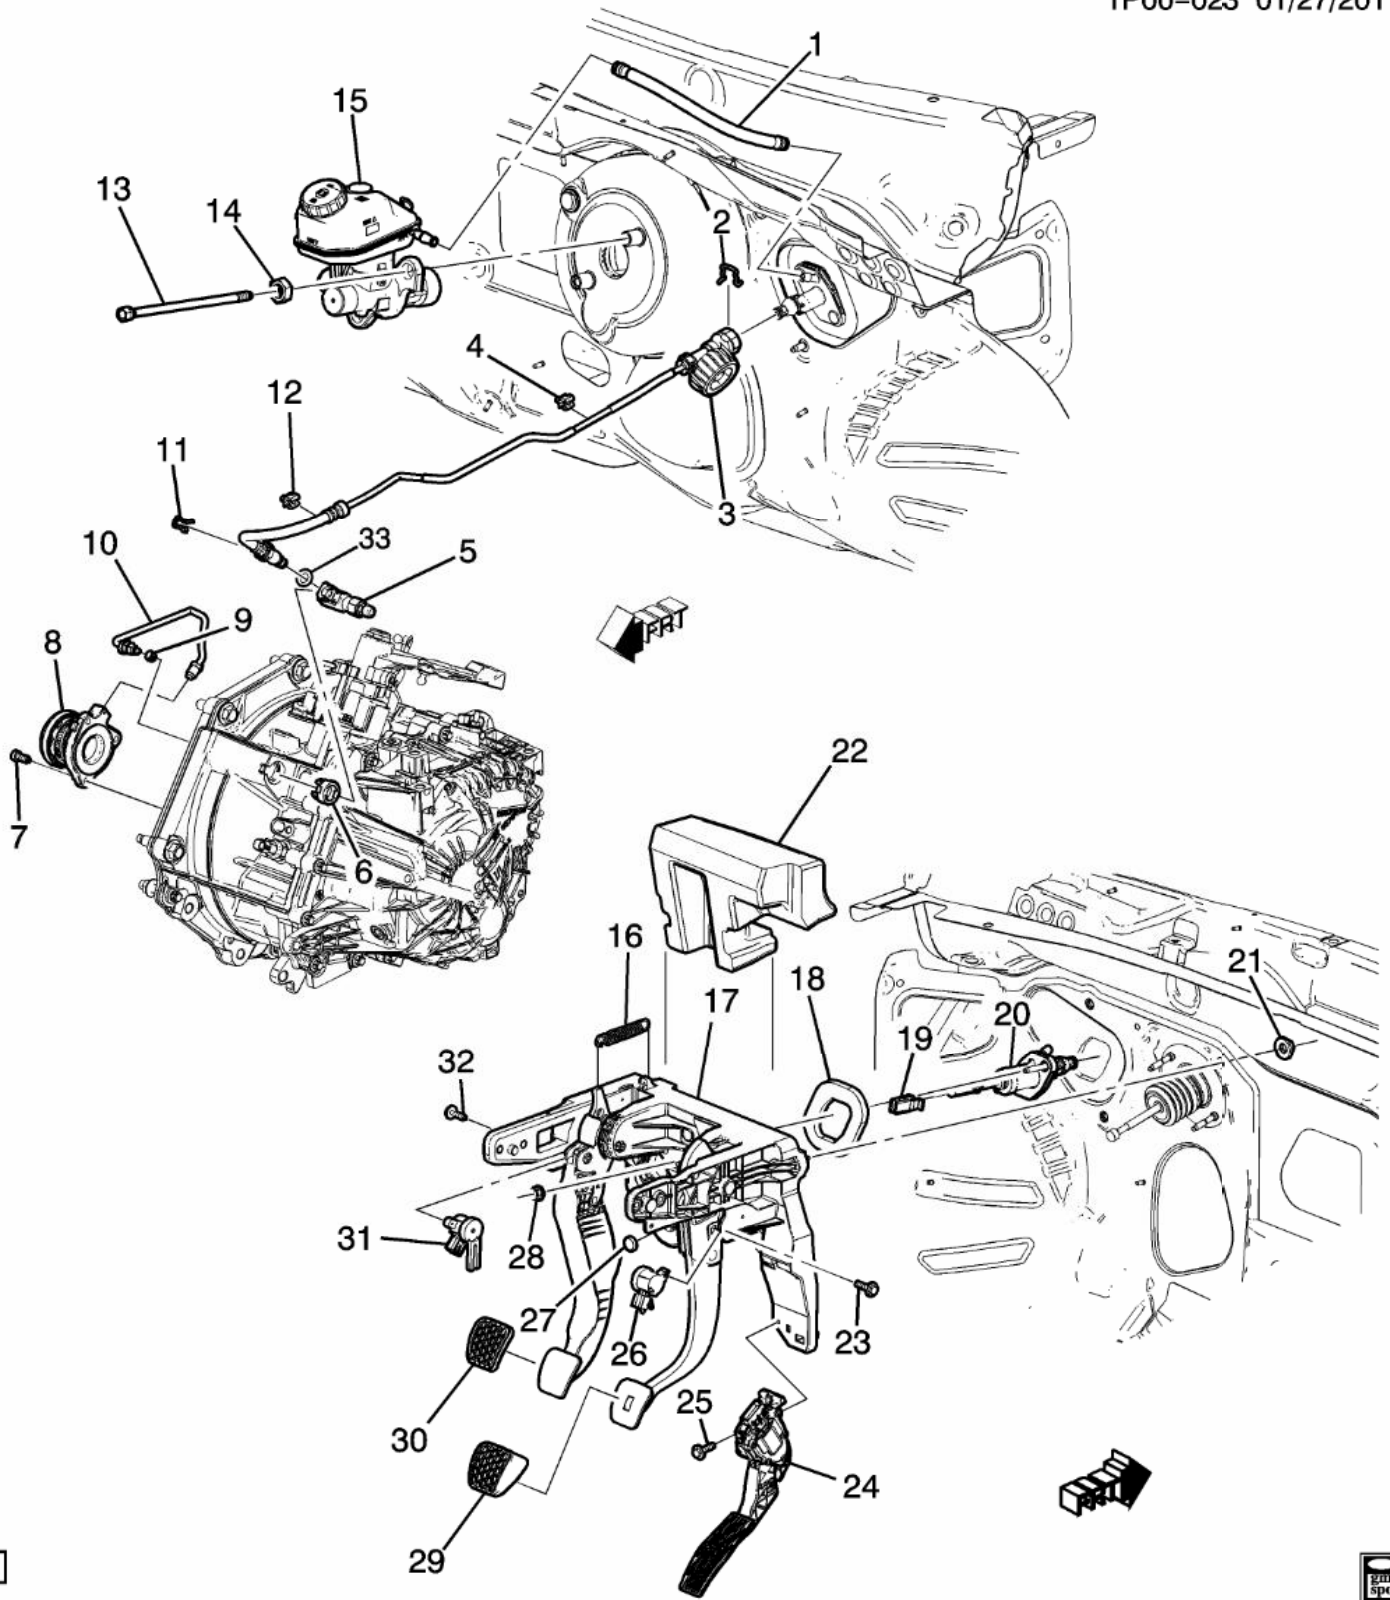

C - Chevrolet >2013 >P - 1P1 - Cruze (Carryover Model) >00 - 4-CYLINDER ENGINE >(1P00-023) 2012-2016 P69 CLUTCH PEDAL & CYLINDERS (MANUAL TRANSMISSION MZ0,MF3,MR5) >

1P00-023 01/27/2011

Make: Chevrolet

Year: 2013

Model: Cruze (Carryover Model)

C - Chevrolet >2013 >P - 1P1 - Cruze (Carryover Model) >00 - 4-CYLINDER ENGINE >(1P00-023) 2012-2016 P69 CLUTCH PEDAL & CYLINDERS (MANUAL TRANSMISSION MZ0,MF3,MR5) >

Call	Part #	Group	H	Description	Usage	Year	Qty
1	55564362	00.785		HOSE, CLU M/CYL RSVR (Service Lane Part)	PJ,PL69 (MZ0)	2012 - 2016	01
1	55564362	00.785		HOSE, CLU M/CYL RSVR (Service Lane Part)	PL69 (MF3,MR5)	2012 - 2016	01
2		NS		CLIP, CLU ACTR CYL PIPE (PART OF 3)		2012 - 2016	
3	25184426	00.785		PIPE, CLU ACTR CYL RR (INCLS 2,33) (Service Lane Part)	PL69 (MF3,MR5)	2012 - 2016	01
3	25184426	00.785		PIPE, CLU ACTR CYL RR (INCLS 2,33) (Service Lane Part)	PJ,PL69 (MZ0)	2012 - 2016	01
4	13107446	00.785		CLIP, CLU ACTR CYL PIPE (12.8MM WIDE) (4.8-6 OD) (3.454) (Service Lane Part)	PJ,PL69 (MZ0)	2012 - 2016	01
GM Note: P/N 13107446 is not discontinued as shown in Part History information. Part has been reinstated and is available from GMSP0 inventory. Order as needed.							
4	13107446	00.785		CLIP, CLU ACTR CYL PIPE (12.8MM WIDE) (4.8-6 OD) (3.454) (Service Lane Part)	PL69 (MF3,MR5)	2012 - 2016	01
GM Note: P/N 13107446 is not discontinued as shown in Part History information. Part has been reinstated and is available from GMSP0 inventory. Order as needed.							
5	55352050	00.785		ELBOW, CLU ACTR CYL PIPE (INCLS 11) (Service Lane Part)	PL (MR5,FW7) (EXC KL9)	2012 - 2016	01
5	55352050	00.785		ELBOW, CLU ACTR CYL PIPE (INCLS 11) (Service Lane Part)	PJ,PL (MF3,FW7) (EXC KL9)	2012 - 2016	01
5	55352050	00.785		ELBOW, CLU ACTR CYL PIPE (INCLS 11) (Service Lane Part)	PJ,PL (MZ0)	2012 - 2014	01
6	55352049	00.785		SLEEVE, CLU ACTR CYL PIPE (Service Lane Part)	PL69 (MF3,MR5,MZ0)	2012 - 2016	01
7	11098452	00.780		BOLT, CLU ACTR CYL (Service Lane Part)	PL69 (MF3,MR5)	2012 - 2016	03
7	11098452	00.780		BOLT, CLU ACTR CYL (Service Lane Part)	PJ,PL69 (MZ0)	2012 - 2016	03