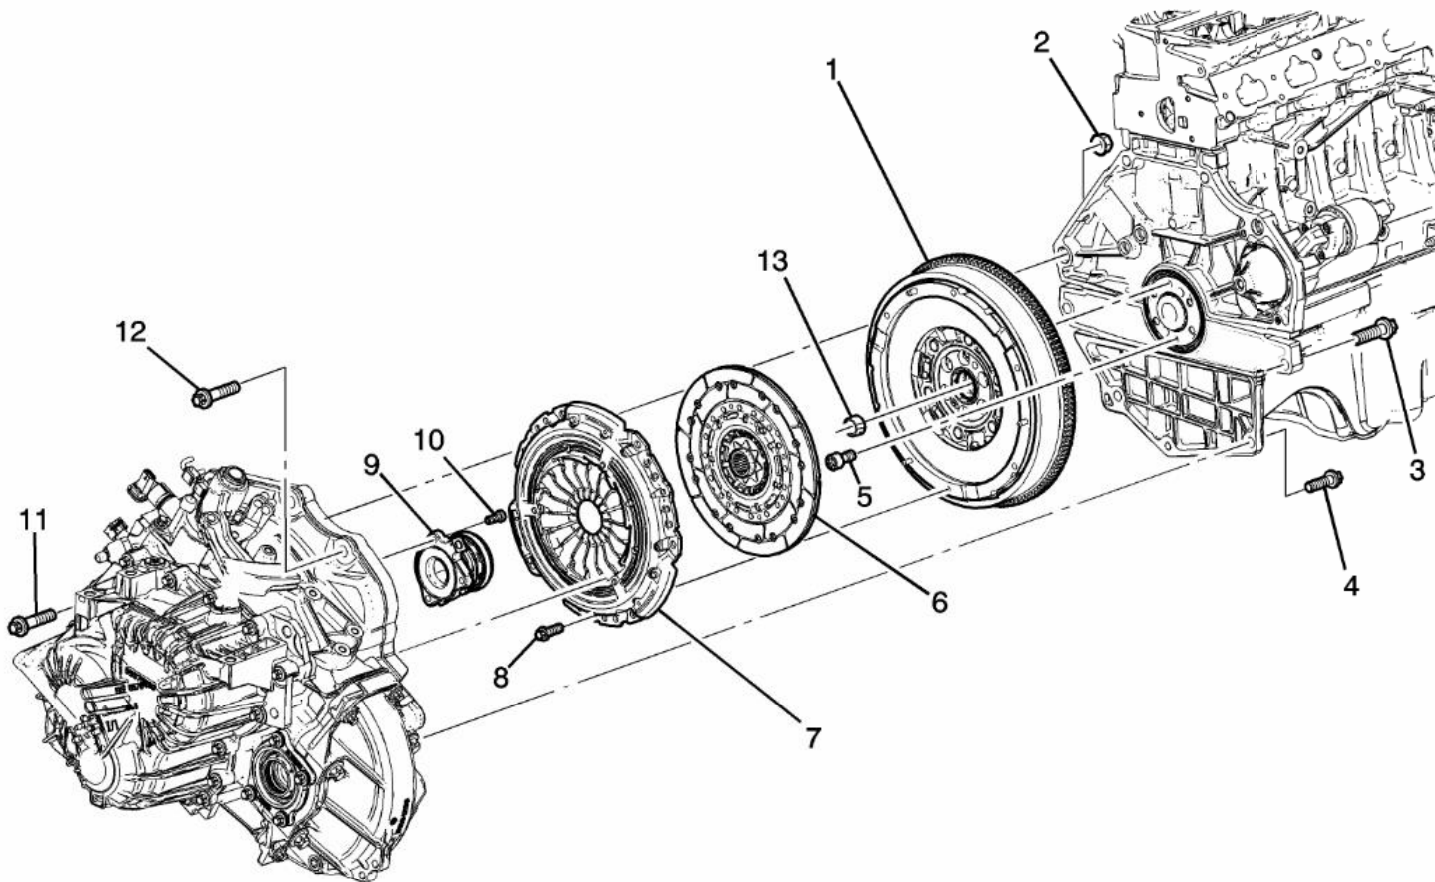

C - Chevrolet >2013 >P - 1P1 - Cruze (Carryover Model) >00 - 4-CYLINDER ENGINE >(1P00-022) 2012-2016 PL69 CLUTCH (MANUAL TRANSMISSION MF3,MR5) >

1P00-022 04/09/2014

Make: Chevrolet

Year: 2013

Model: Cruze (Carryover Model)

C - Chevrolet >2013 >P - 1P1 - Cruze (Carryover Model) >00 - 4-CYLINDER ENGINE >(1P00-022) 2012-2016 PL69 CLUTCH (MANUAL TRANSMISSION MF3,MR5) >

Call	Part #	Group	H	Description	Usage	Year	Qty
1	55584381	00.666		FLYWHEEL, ENG (216MM) (FOR 216MM CLUTCH) (FOR 2ND DES SEE 55599020) (Service Lane Part)	PL69 (LUJ) (1ST DES)	2012 - 2013	01
1	55599020	00.666		FLYWHEEL, ENG (228MM) (Service Lane Part)	PL69 (LUV)	2013 - 2016	01
1	55599020	00.666		FLYWHEEL, ENG (228MM) (FOR 228MM CLUTCH DISC) (FOR 1ST DES SEE 55584381) (Service Lane Part)	PL69 (LUJ) (2ND DES)	2013 - 2013	01
2	11514597	08.915		NUT, HFH,10X1.5 THD, 9.8 THK, 21.8 OD, 510M (10) ZF 7111M (TRANS) (2.383) (Service Lane Part)		2011 - 2016	01
3	11515778	08.900		BOLT, HFH,M12X1.75X45,40 THD,26.6 OD,10.9,7114M,P-POINT. (TRANS) (Service Lane Part)		2011 - 2016	03
4	11097741	04.085		BOLT, TRANS (AT OIL PAN) (9.171)	PJ,PL69 (MF3,MR5,MZ0)	2012 - 2016	03
5	55559650	00.669		BOLT, FLYWHL (M9X1X23) (Service Lane Part)	PL69 (LUV,MF3,MR5,NT7,NU5)	2013 - 2016	06
6	55569127	00.886		PLATE, CLU DRVN (USE T/W 09157141 CLUTCH PILOT SERVICE BEARING) (228MM CLUTCH DISC) (FOR 1ST DES SEE 55587035) (Service Lane Part)	PL69 (LUV,MF3,MR5) (2ND DES)	2013 - 2013	01
6	55587035	00.886		PLATE, CLU DRVN (216MM CLUTCH) (FOR 2ND DES SEE 55569127) (Service Lane Part)	PL69 (LUV,MF3,MR5) (1ST DES)	2013 - 2013	01