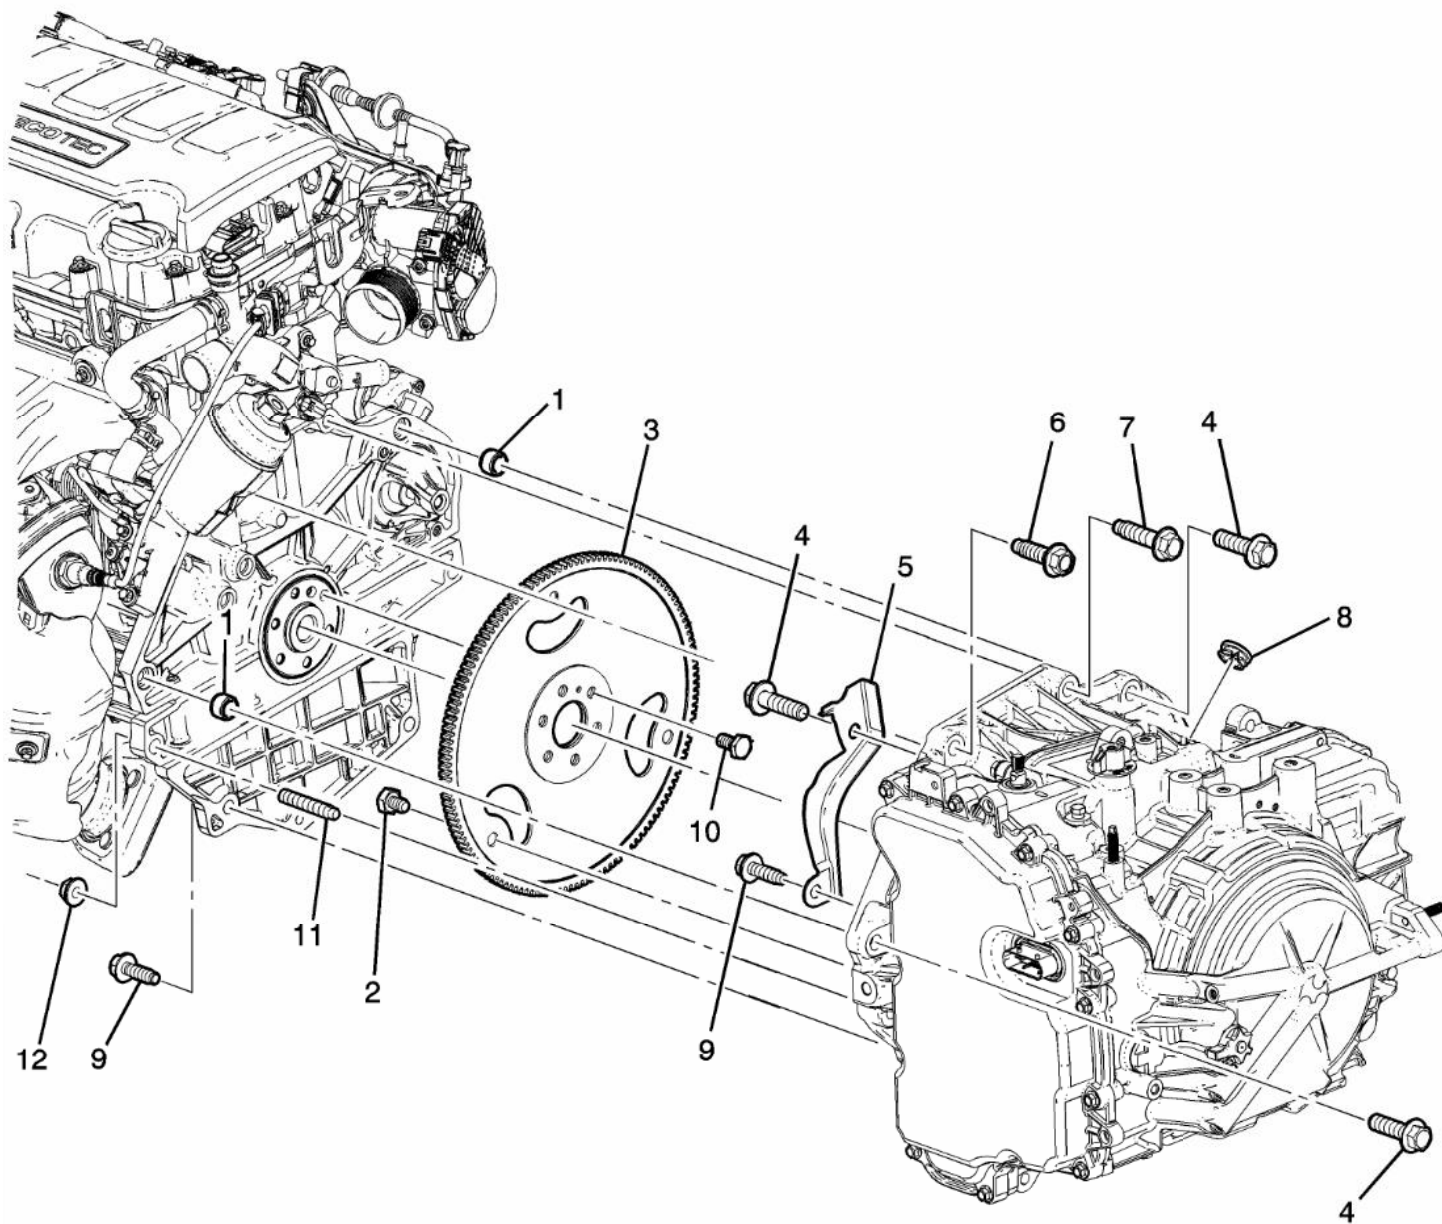

C - Chevrolet >2013 >P - 1P1 - Cruze (Carryover Model) >00 - 4-CYLINDER ENGINE >(1P00-015) 2013-2016 PL69 ENGINE TO TRANSMISSION MOUNTING (LUV/1.4B, AUTOMATIC MH8) >

1P00-015 06/14/2011

Make: Chevrolet

Year: 2013

Model: Cruze (Carryover Model)

C - Chevrolet >2013 >P - 1P1 - Cruze (Carryover Model) >00 - 4-CYLINDER ENGINE >(1P00-015) 2013-2016 PL69 ENGINE TO TRANSMISSION MOUNTING (LUV/1.4B, AUTOMATIC MH8) >

Call	Part #	Group	H	Description	Usage	Year	Qty
1	90351708	00.685		PIN, TRANSAXLE LOC (18.5MM OD X12MM LONG) (0.219) (Service Lane Part)	PL69 (LUV,MF3,MH8,MR 5)	2013 - 2016	02
2	11588468	04.115		BOLT, TRANSAXLE T/CV (M10X1.5X15) (Service Lane Part)	PJ,PK,PL (MH8)	2012 - 2014	03
3	55565760	00.666		PLATE, A/TRNS FLEX (Service Lane Part)	PJ,PL69 (LUW,MH8,MH9)	2013 - 2013	01
3	55573926	00.666		PLATE, A/TRNS FLEX (Service Lane Part)	PL69 (LUV,MH8,NT7,NU 5)	2013 - 2016	01
4	11589278	08.900		BOLT, HFH,M12X1.75X75.9,45 THD,26.6 OD,10.9,GMW3359,RE DUCED BODY (TRANSAXLE) (Service Lane Part)		2011 - 2016	03
5	24257545	00.679		COVER, TRANS CONV (Service Lane Part)	PL69 (MH8)	2013 - 2016	01
6	11589274	08.900		BOLT, HFH, M12X1.75X45.8, 31.4 THD, 26.6 OD, 10.9, GMW3359, (TRANSAXLE) (Service Lane Part)		2011 - 2016	01
7	11589276	08.900		BOLT, HFH,M12X1.75X55,THD 41,26.6 OD,10.9,GMW3359 (TRANSAXLE) (Service Lane Part)		2011 - 2016	01
8	24243755	04.104		PLUG, T/CV HSG ACC HOLE (GROOVE THK 5MM) (Service Lane Part)	PJ,PK,PL (MH8,MH9)	2013 - 2014	01
9	11515767	08.900		BOLT, HFH,M10X1.5X35,32TH D,22.3 O.D.,MACH,10.9,7114M (TRANSAXLE) (T/W 12345493) (Service		2011 - 2016	02