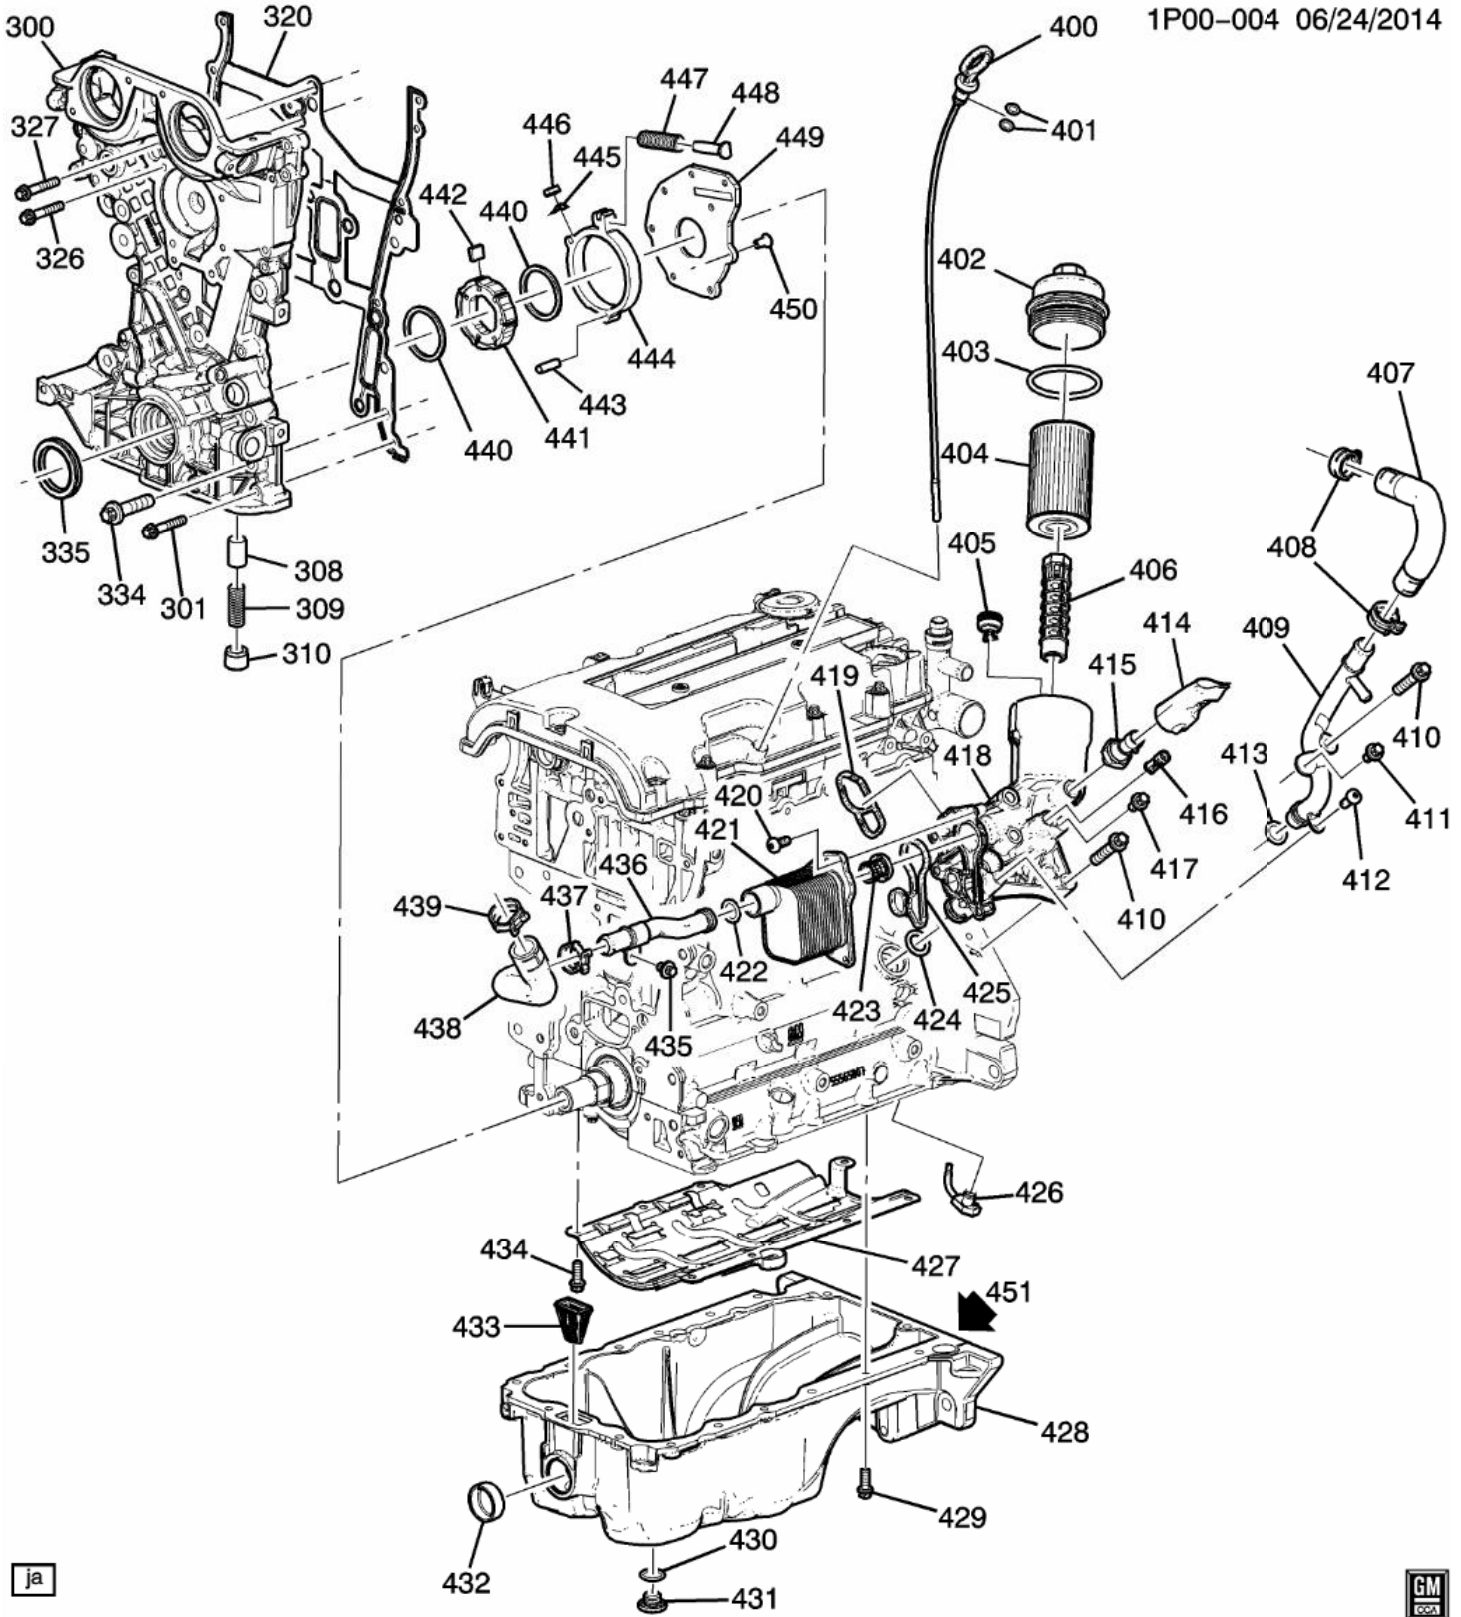

C - Chevrolet >2013 >P - 1P1 - Cruze (Carryover Model) >00 - 4-CYLINDER ENGINE >(1P00-004) 2013 PL69 ENGINE ASM-1.4L L4 PART 4 OIL PUMP, PAN & RELATED PARTS (LUV/1.4B) >

1P00-004 06/24/2014

ja

Make: Chevrolet

Year: 2013

Model: Cruze (Carryover Model)

C - Chevrolet >2013 >P - 1P1 - Cruze (Carryover Model) >00 - 4-CYLINDER ENGINE >(1P00-004) 2013 PL69 ENGINE ASM-1.4L L4 PART 4 OIL PUMP,PAN & RELATED PARTS (LUV/1.4B) >

Call	Part #	Group	H	Description	Usage	Year	Qty
300	55595611	00.206		COVER, ENG FRT (WITH O/PMP & W/PMP) (INCLS 310,443,448,449) (DOES NOT INCL PLUG 11099272, MUST ORDER SEPERATELY) (ALSO SERVICES OPTIONAL P/N 25195406) (Service Lane Part)	PL69 (LUV)	2013 - 2013	01
301	11099541	00.206		BOLT, ENG FRT CVR (M6X1X42) (Service Lane Part)	PL69 (LUV)	2013 - 2013	12
308	55353187	01.609		VALVE, OIL PRESS RLF (OIL PUMP) (Service Lane Part)	PL69 (LUV)	2013 - 2013	01
309	55352597	01.609		SPRING, OIL PRESS RLF VLV (REGULATOR) (Service Lane Part)	PL69 (LUV)	2013 - 2013	01
310	55567755	01.609		PLUG, OIL PRESS RLF VLV BORE (PART OF 300) (Service Lane Part)	PL69 (LUV)	2013 - 2013	01
320	55562793	00.207		GASKET, ENG FRT CVR (ACDelco #55562793) (Service Lane Part)	PL69 (LUV)	2013 - 2013	01
326	55564507	00.206		BOLT, ENG FRT CVR (M6X1X60) (Service Lane Part)	PL69 (LUV)	2013 - 2013	02
327	11099551	00.206		BOLT, ENG FRT CVR (M6X1X52) (Service Lane Part)	PL69 (LUV)	2013 - 2013	04
334	11094791	00.206		BOLT, ENG FRT CVR (M10X1.5X45 TORX) (9.173) (Service Lane Part)	PL69 (LUV)	2013 - 2013	02
335	25193519	00.213		SEAL, CR/SHF FRT OIL (ACDelco #296-26) (Service Lane Part)	PL69 (LUV)	2013 - 2013	01