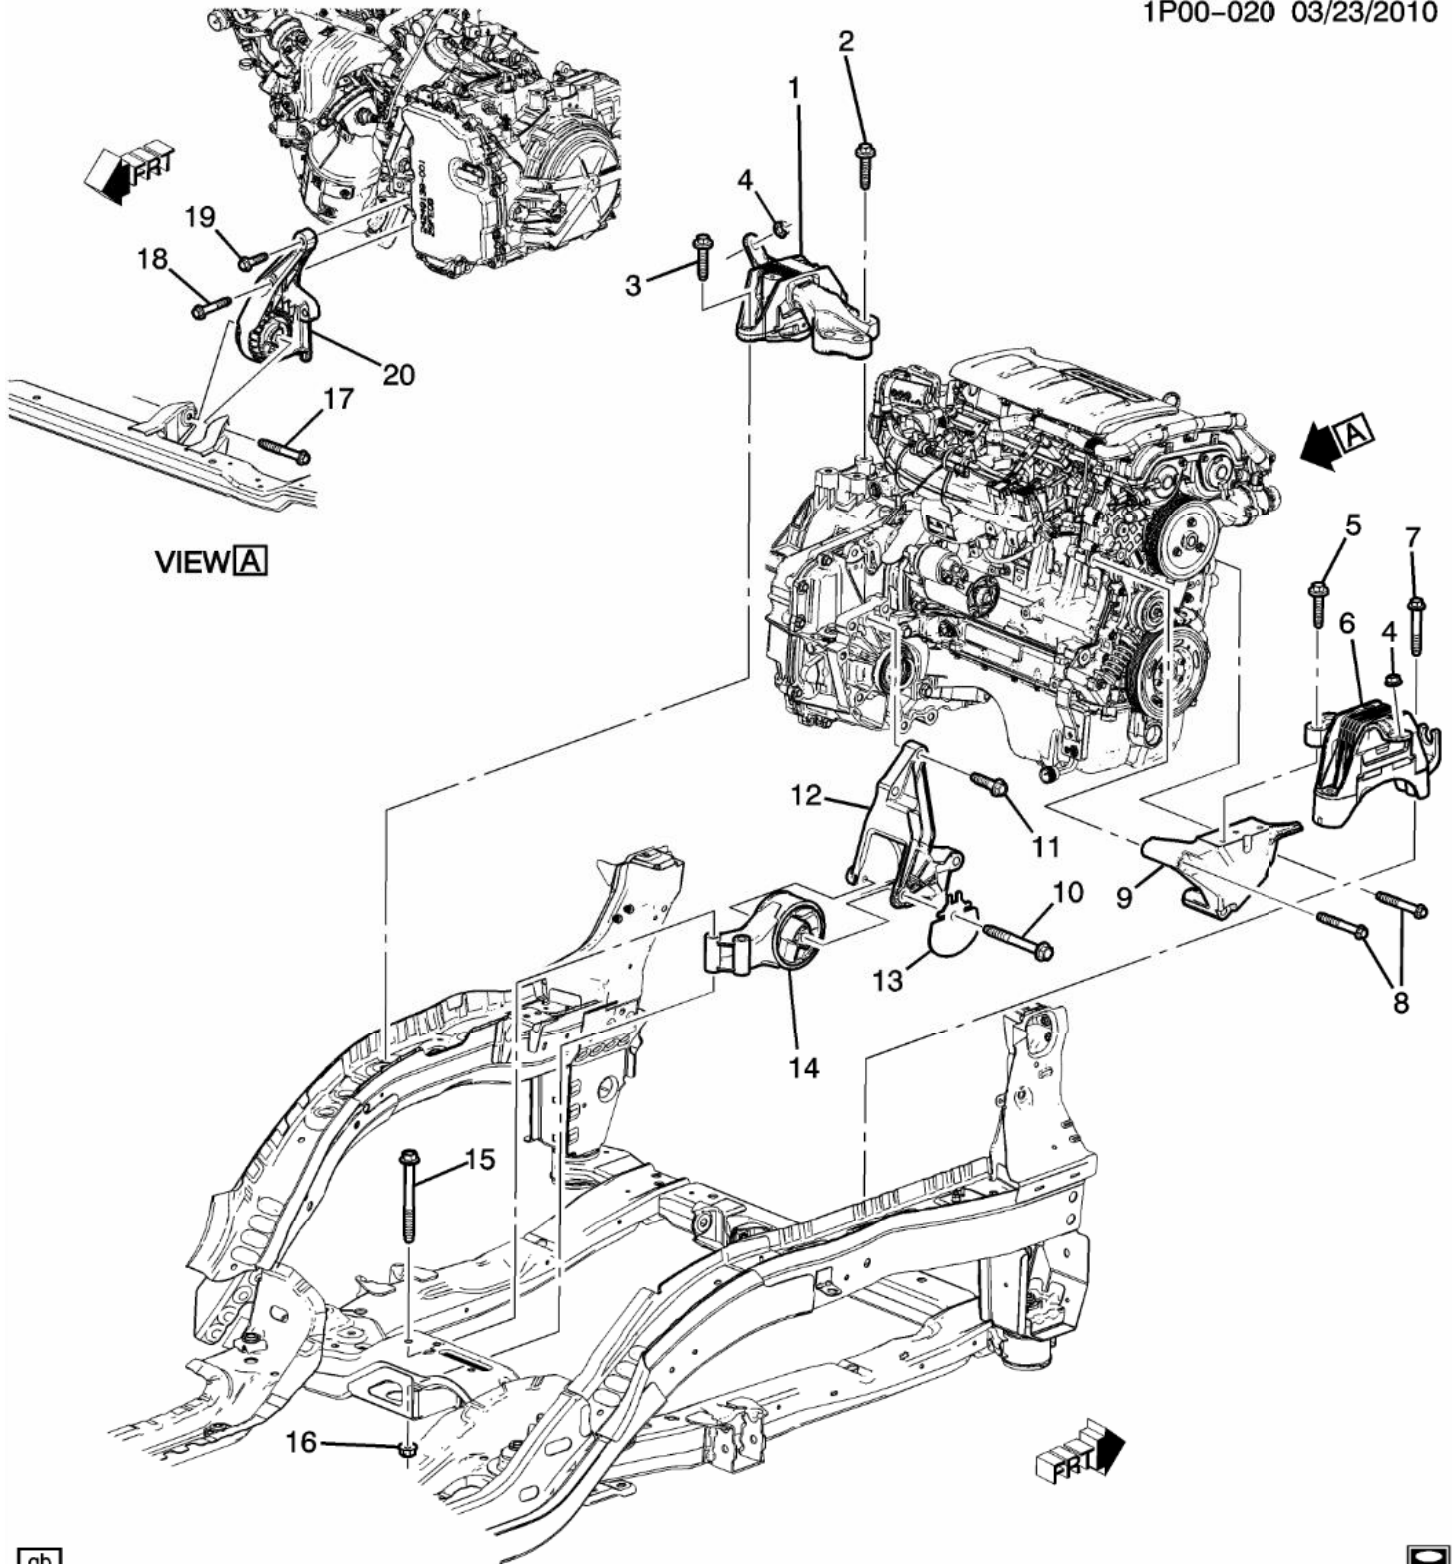

C - Chevrolet >2013 >P - 1P1 - Cruze (Carryover Model) >00 - 4-CYLINDER ENGINE >(1P00-020) 2013-2016 PL69 ENGINE & TRANSMISSION MOUNTING (LUV/1.4B, AUTOMATIC TRANSMISSION MH8) >

1P00-020 03/23/2010

Make: Chevrolet

Year: 2013

Model: Cruze (Carryover Model)

C - Chevrolet >2013 >P - 1P1 - Cruze (Carryover Model) >00 - 4-CYLINDER ENGINE >(1P00-020) 2013-2016 PL69 ENGINE & TRANSMISSION MOUNTING (LUV/1.4B, AUTOMATIC TRANSMISSION MH8) >

Call	Part #	Group	H	Description	Usage	Year	Qty
1	13248550	04.081		MOUNT, TRANS (Service Lane Part)	PJ,PL69 (LUV,MH8)	2013 - 2016	01
2	11570514	00.002		BOLT, ENG MT (AT ENG) (M10X1.5X60) (HEX HD) (45 THD) (W/FL WA)) (Service Lane Part)	PJ,PL69	2011 - 2016	03
3	11588742	08.900		BOLT, HFH, M10X1.5X50, 26 THD, 22.3 OD, 10.9 STL, GMW3359, M-PT (TRANS MT) (Service Lane Part)		2011 - 2016	02
4	11514597	08.915		NUT, HFH,10X1.5 THD, 9.8 THK, 21.8 OD, 510M (10) ZF 7111M (TRANS MT) (2.383) (Service Lane Part)		2011 - 2016	02
5	11570514	00.002		BOLT, ENG MT (AT ENG) (M10X1.5X60) (HEX HD) (45 THD) (W/FL WA)) (Service Lane Part)	PJ,PL69	2011 - 2016	03
6	13347453	00.027	R	MOUNT, ENG (ACDelco #13347453) (Service Lane Part)	PL69 (LUV)	2013 - 2016	01
7	11518634	08.900		BOLT, HFH,M10X1.5X80, 26 THD,22.3 O.D.,10.9,GMW3359 (ENG MT) (Service Lane Part)		2011 - 2016	02
8	11588757	08.900		BOLT, HFH,M10X1.5X125,22.3 OD,26 THD,10.9,GMW3359,8 MAT POINT (ENG MT BRKT (AT ENG)) (Service Lane Part)		2011 - 2016	03
9	13248477	00.029	R	BRACKET, ENG MT (Service Lane Part)	PL69 (LUV)	2013 - 2016	01