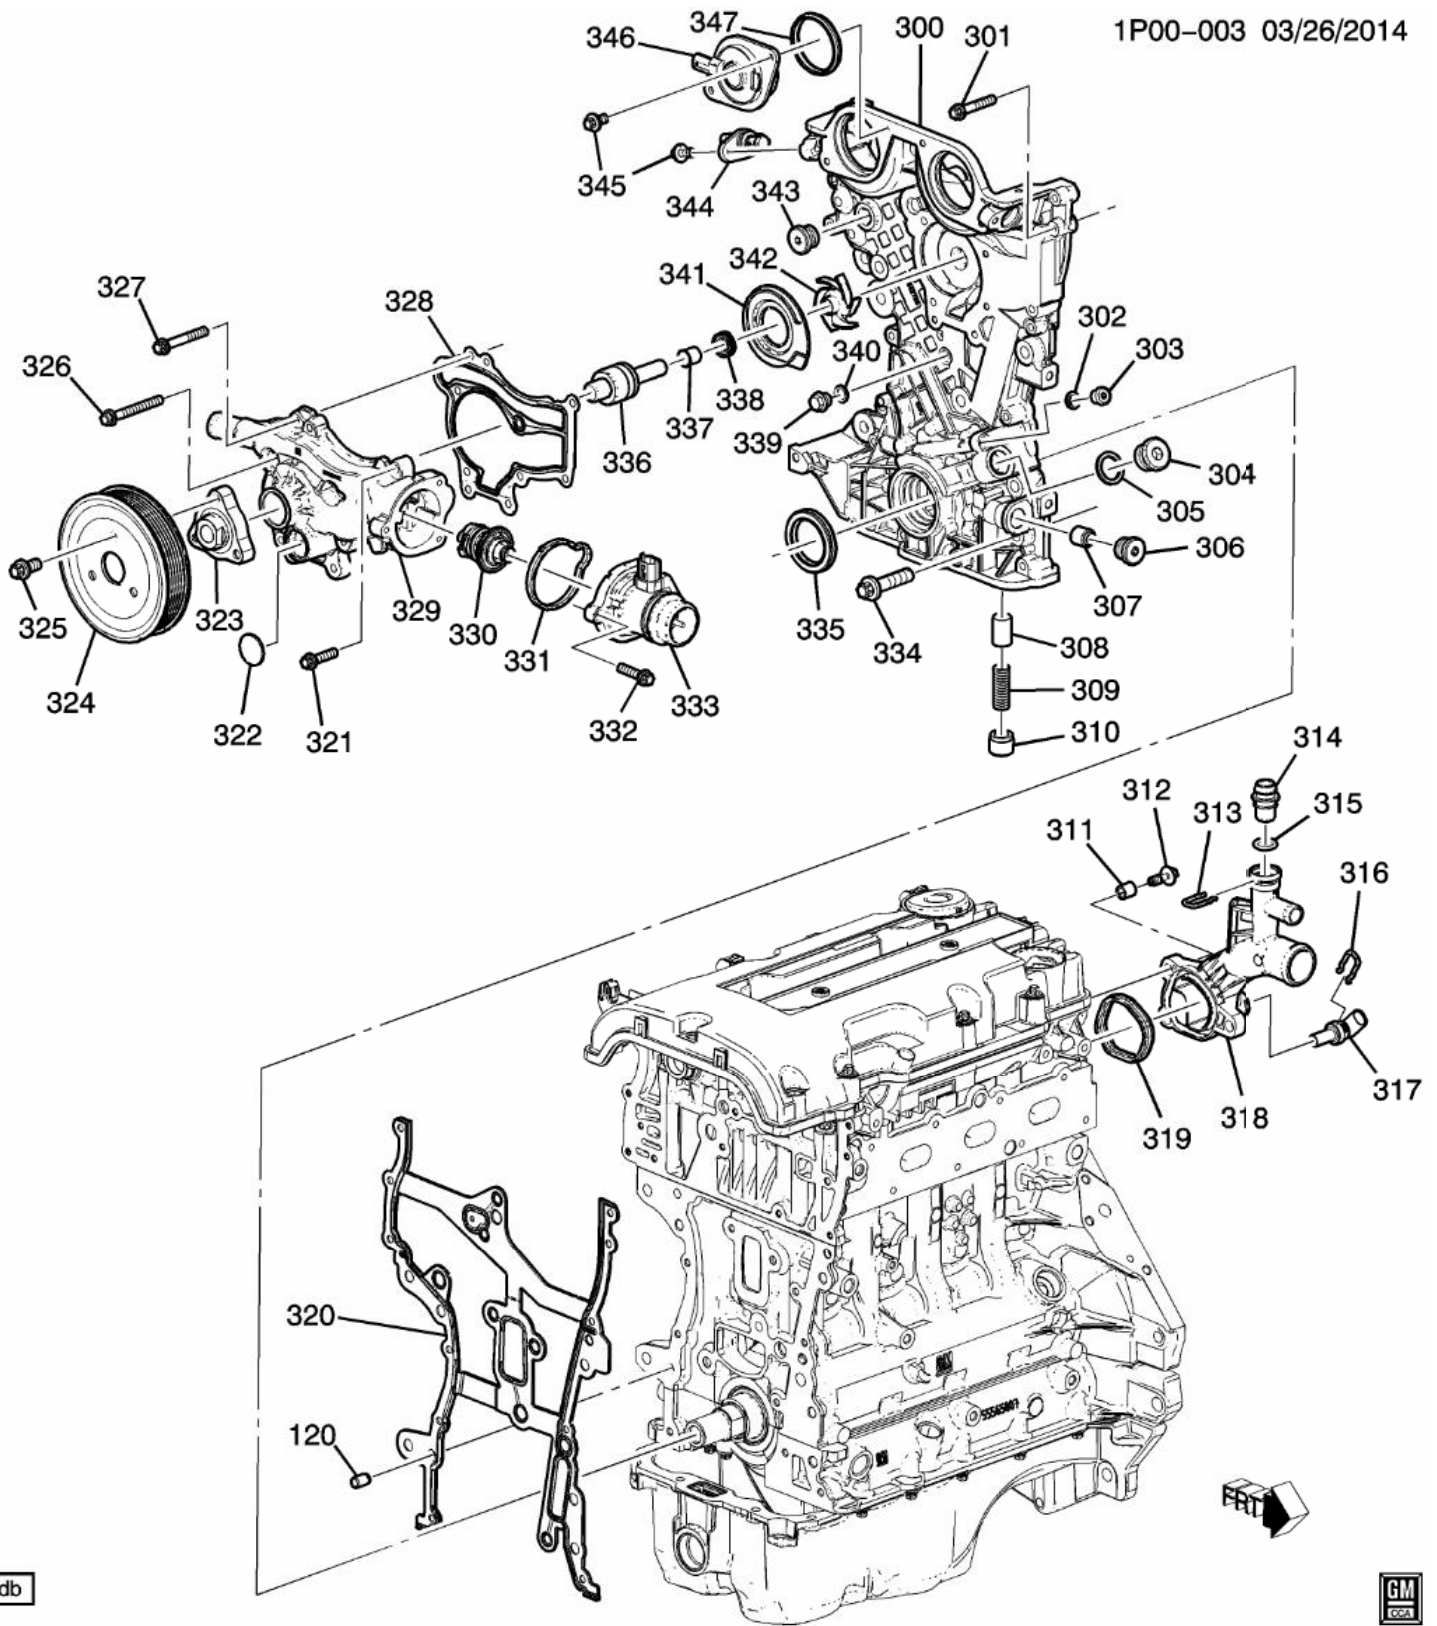

C - Chevrolet >2013 >P - 1P1 - Cruze (Carryover Model) >00 - 4-CYLINDER ENGINE >(1P00-003) 2013-2016 PL69 ENGINE ASM-1.4L L4
PART 3 FRONT COVER & COOLING (LUV/1.4B) >

1P00-003 03/26/2014

db

Make: Chevrolet

Year: 2013

Model: Cruze (Carryover Model)

C - Chevrolet >2013 >P - 1P1 - Cruze (Carryover Model) >00 - 4-CYLINDER ENGINE >(1P00-003) 2013-2016 PL69 ENGINE ASM-1.4L L4
PART 3 FRONT COVER & COOLING (LUV/1.4B) >

Call	Part #	Group	H	Description	Usage	Year	Qty
120	09129017	00.206		GUIDE, ENG FRT CVR BOLT (Service Lane Part)	PL69 (LUV)	2013 - 2016	02
300	55595611	00.206		COVER, ENG FRT (WITH O/PMP & W/PMP) (INCLS 302- 305,307-310,321- 323,328-333,335-343) (DOES NOT INCL PLUG 11099272, MUST ORDER SEPERATELY) (ALSO SERVICES OPTIONAL P/N 25195406) (Service Lane Part)	PL69 (LUV)	2013 - 2016	01
301	11099541	00.206		BOLT, ENG FRT CVR (M6X1X42) (Service Lane Part)	PL69 (LUV)	2013 - 2016	12
302	55556157	01.531		SEAL, ENG FRT CVR OIL GAL PLUG (PART OF 300) (SEAL FOR WATER PUMP PLUG) (1.079) (Service Lane Part)	PL69 (LUV)	2013 - 2014	01
303		NS		PLUG, O/PMP HSG (PART OF 300)		2013 - 2016	
304	55590587	01.531		PLUG, ENG FRT CVR OIL GAL (PART OF 300) (M22X1.5X18) (HEX SLOT) (Service Lane Part)	PL69 (LUV)	2013 - 2016	01
305	11022571	01.531		SEAL, ENG FRT CVR OIL GAL PLUG (PART OF 300) (22.2X26.9MM) (SEAL FOR ENG FRT CVR OIL GAL PLUG) (1.653) (ACDelco #11022571) (Service Lane Part)	PL69 (LUV)	2013 - 2016	01

GM Note: P/N 11022571 is not discontinued as shown in Part History information. Part has been reinstated and is available from GMSP0 inventory. Order as needed.