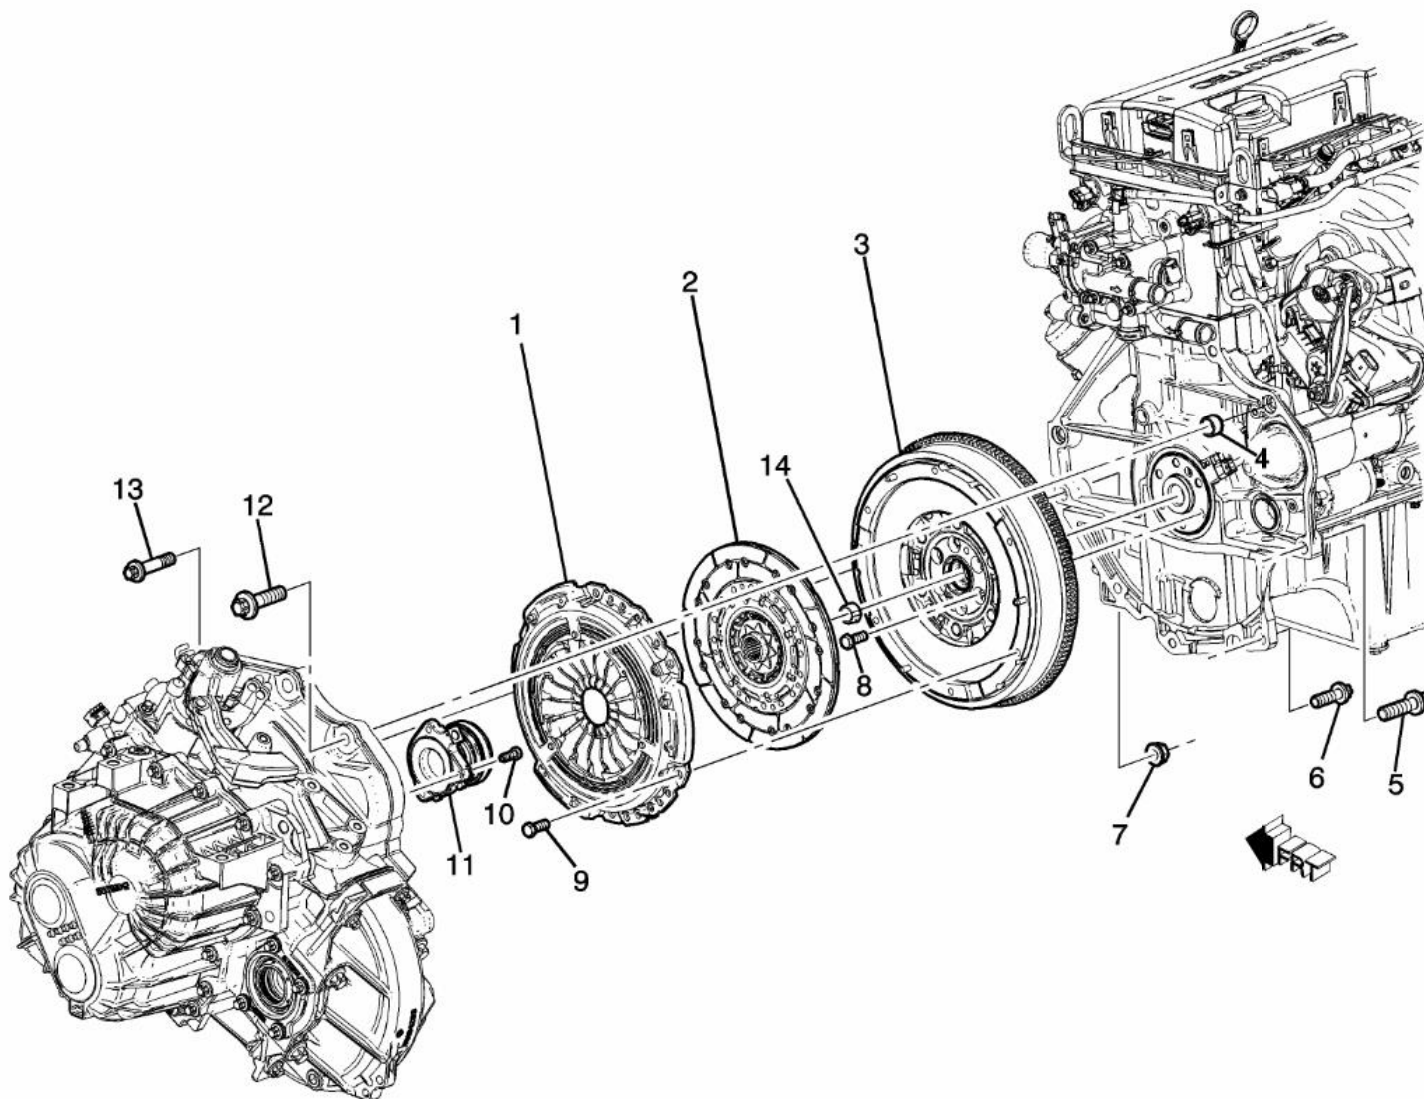

C - Chevrolet >2013 >P - 1P1 - Cruze (Carryover Model) >00 - 4-CYLINDER ENGINE >(1P00-021) 2011-2016 P69 CLUTCH (MANUAL TRANSMISSION MZ0) >

1P00-021 04/09/2014

Make: Chevrolet

Year: 2013

Model: Cruze (Carryover Model)

C - Chevrolet >2013 >P - 1P1 - Cruze (Carryover Model) >00 - 4-CYLINDER ENGINE >(1P00-021) 2011-2016 P69 CLUTCH (MANUAL TRANSMISSION MZ0) >

Call	Part #	Group	H	Description	Usage	Year	Qty
1	55565497	00.859		PLATE, CLU PRESS (USE T/W 09157141 CLUTCH PILOT SERVICE BEARING) (216MM CLUTCH) (FOR 2ND DES SEE 55587528) (Service Lane Part)	PJ,PL69 (MZ0) (1ST DES)	2012 - 2013	01
1	55587528	00.859		PLATE, CLU PRESS (T/W 55569127) (228MM CLUTCH DISC) (FOR 1ST DES SEE 55565497) (Service Lane Part)	PJ,PL69 (MZ0) (2ND DES)	2013 - 2013	01
2	55569127	00.886		PLATE, CLU DRVN (USE T/W 09157141 CLUTCH PILOT SERVICE BEARING) (228MM CLUTCH DISC) (FOR 1ST DES SEE 55587035) (Service Lane Part)	PJ,PL69 (MZ0) (2ND DES)	2013 - 2013	01
2	55587035	00.886		PLATE, CLU DRVN (216MM CLUTCH) (FOR 2ND DES SEE 55569127) (Service Lane Part)	PJ,PL69 (MZ0) (1ST DES)	2013 - 2013	01
3	55584381	00.666		FLYWHEEL, ENG (216 MM) (FOR 216MM CLUTCH) (FOR 2ND DES SEE 55599020) (Service Lane Part)	PJ,PL69 (LUW) (1ST DES)	2012 - 2013	01
3	55584381	00.666		FLYWHEEL, ENG (216 MM) (FOR 216MM CLUTCH) (FOR 2ND DES SEE 55599020) (Service Lane Part)	PL69 (LWE,MZ0) (1ST DES)	2013 - 2013	01
3	55599020	00.666		FLYWHEEL, ENG (228MM) (FOR 228MM CLUTCH DISC) (FOR 1ST DES SEE 55584381) (Service Lane Part)	PJ,PL69 (LUW) (2ND DES)	2012 - 2013	01