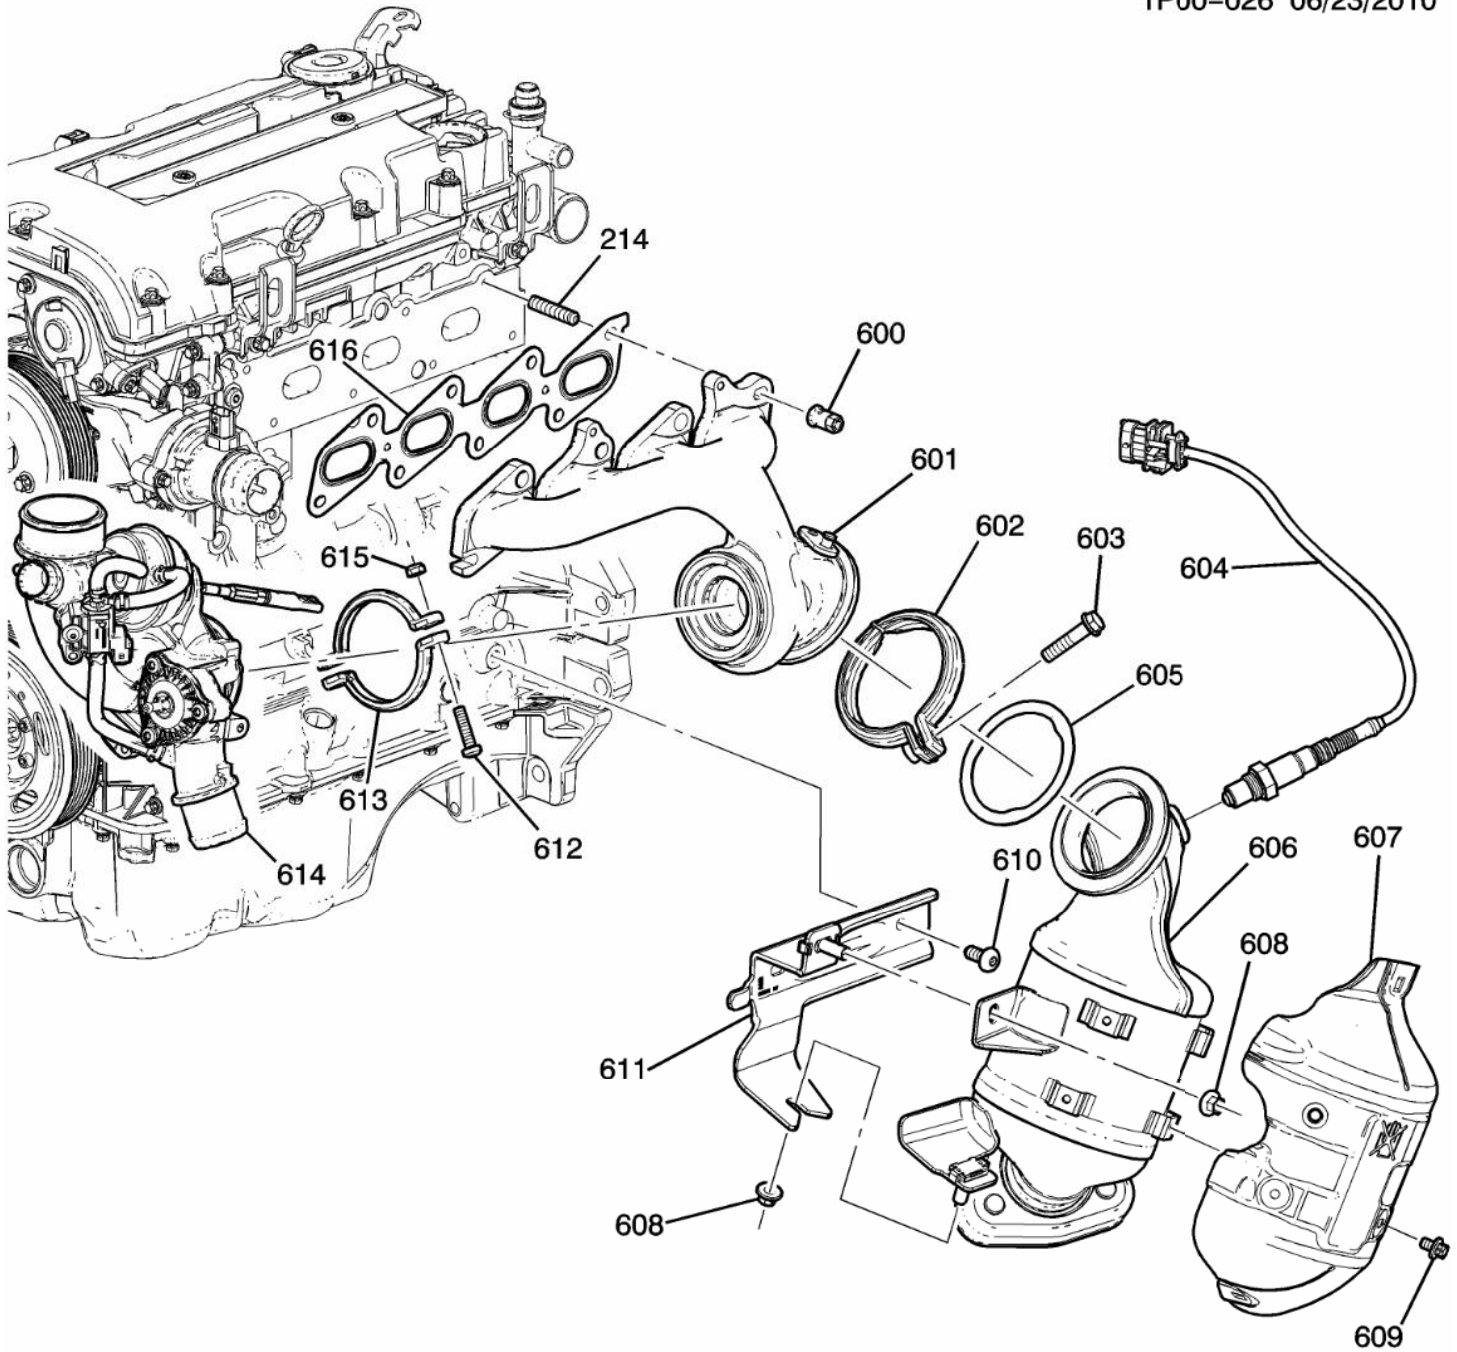

C - Chevrolet >2013 >P - 1P1 - Cruze (Carryover Model) >00 - 4-CYLINDER ENGINE >(1P00-026) 2013-2016 PL69 ENGINE ASM-1.4L L4
PART 6 EXHAUST MANIFOLD & RELATED PARTS (LUV/1.4B) >

1P00-026 06/23/2010

Make: Chevrolet

Year: 2013

Model: Cruze (Carryover Model)

C - Chevrolet >2013 >P - 1P1 - Cruze (Carryover Model) >00 - 4-CYLINDER ENGINE >(1P00-026) 2013-2016 PL69 ENGINE ASM-1.4L L4
PART 6 EXHAUST MANIFOLD & RELATED PARTS (LUV/1.4B) >

Call	Part #	Group	H	Description	Usage	Year	Qty
214	90500560	03.275		STUD, EXH MANIF (M8X1X45)	PL69 (LUV)	2013 - 2016	08
600	55565352	03.604		NUT, EXH MANIF (M8X1X22) (HEX)	PL69 (LUV)	2013 - 2016	08
601		NS		MANIFOLD, EXH (PART OF 614) SEE GROUP 03 "TURBOCHARGER ASM" FOR DETAILED ILLUSTRATED VIEW)		2013 - 2016	
602	55565351	03.708		CLAMP, EXH PIPE (INCLS 603) (AT ENGINE)	PL69	2011 - 2016	01
603		NS		BOLT, EXH PIPE CLAMP (PART OF 602)		2013 - 2016	
604	55572993	03.682		SENSOR, HTD OXY (POSN 1) (ACDelco #213-4764) (Service Lane Part)	PL69 (LUV)	2013 - 2016	01
605	55570704	03.690		SEAL, CTLTC CONV (PART OF 606)	PL69 (LUV)	2013 - 2016	01
606	55578984	03.685		CONVERTER, W/UP 3WAY CTLTC (INCLS 605,607,609) (Service Lane Part)	PL69 (LUV)	2013 - 2016	01
607	55569314	03.690		SHIELD, CTLTC CONV FRT HT (PART OF 606) (AT ENGINE)	PL69 (LUV)	2013 - 2016	01
608	90502418	03.690		NUT, CTLTC CONV BRKT (M8) (3.604)	PL69 (LUV)	2013 - 2016	01
609	11588711	08.900		BOLT, HFH,M6X1X16, 10 THD, 14.2 OD, 8.8 STL, GMW3359 (PART OF 606) (Service Lane Part)		2011 - 2016	02
610	55567323	03.275		BOLT, EXH MANIF BR (M8X1X21 16 OD)	PL69 (LUV)	2013 - 2016	02
611	55569316	03.690		BRACKET, CTLTC CONV	PL69 (LUV)	2013 - 2016	01
612		NS		BOLT, CHRGR AIR CLR COOL PUMP CLA (PART OF 614)		2013 - 2016