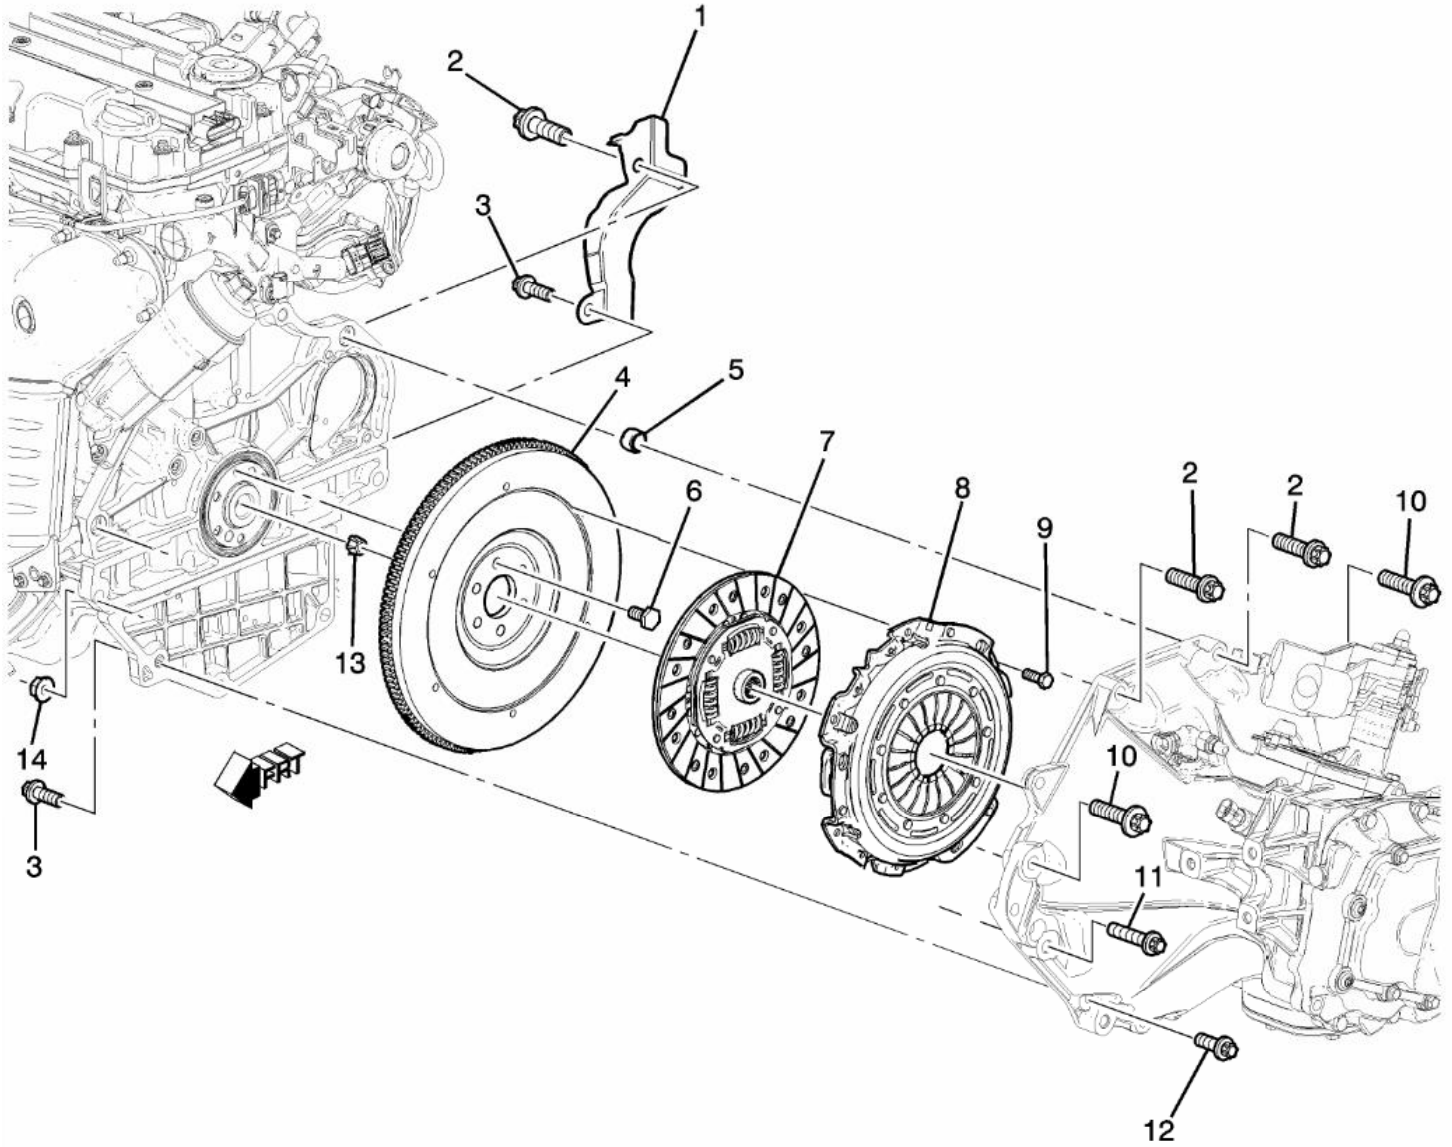

C - Chevrolet >2013 >P - 1P1 - Cruze (Carryover Model) >00 - 4-CYLINDER ENGINE >(1P00-024) 2013-2016 PL69 ENGINE TO TRANSMISSION MOUNTING (LUV/1.4B, MANUAL MF3,MR5) >

1P00-024 12/04/2014

Make: Chevrolet

Year: 2013

Model: Cruze (Carryover Model)

C - Chevrolet >2013 >P - 1P1 - Cruze (Carryover Model) >00 - 4-CYLINDER ENGINE >(1P00-024) 2013-2016 PL69 ENGINE TO TRANSMISSION MOUNTING (LUV/1.4B, MANUAL MF3,MR5) >

Call	Part #	Group	H	Description	Usage	Year	Qty
1	55578029	00.679		COVER, TRANS CONV (Service Lane Part)	PL69 (MF3,MR5)	2012 - 2016	01
2	11515778	08.900		BOLT, HFH,M12X1.75X45,40 THD,26.6 OD,10.9,7114M,P- POINT. (TRANS) (Service Lane Part)		2011 - 2016	03
3	11097741	04.085		BOLT, TRANS (AT OIL PAN) (REAR) (9.171)	PJ,PL69 (MF3,MR5,MZ0)	2013 - 2016	03
4	55584381	00.666		FLYWHEEL, ENG (216 MM) (FOR 216MM CLUTCH) (FOR 2ND DES SEE 55599020) (Service Lane Part)	PL69 (LUJ) (1ST DES)	2012 - 2013	01
4	55599020	00.666		FLYWHEEL, ENG (228MM) (Service Lane Part)	PL69 (LUV)	2013 - 2016	01
5	90351708	00.685		PIN, TRANSAXLE LOC (18.5MM OD X12MM LONG) (0.219) (Service Lane Part)	PL69 (LUV,MF3,MH8,MR 5)	2013 - 2016	02
5	90351708	00.685		PIN, TRANSAXLE LOC (18.5MM OD X12MM LONG) (0.219) (Service Lane Part)	PL69 (LUJ,MF3,MR5)	2012 - 2014	02
6	55559650	00.669		BOLT, FLYWHL (M9X1X23) (Service Lane Part)	PL69 (LUV,MF3,MR5,NT 7,NU5)	2013 - 2016	06
7	55569127	00.886		PLATE, CLU DRVN (USE T/W 09157141 CLUTCH PILOT SERVICE BEARING) (228MM CLUTCH DISC) (FOR 1ST DES SEE 55587035) (Service Lane Part)	PL69 (LUV,MF3,MR5) (2ND DES)	2013 - 2013	01
7	55587035	00.886		PLATE, CLU DRVN (216MM CLUTCH) (FOR 2ND DES SEE 55569127) (Service Lane Part)	PL69 (LUV,MF3,MR5) (1ST DES)	2013 - 2013	01