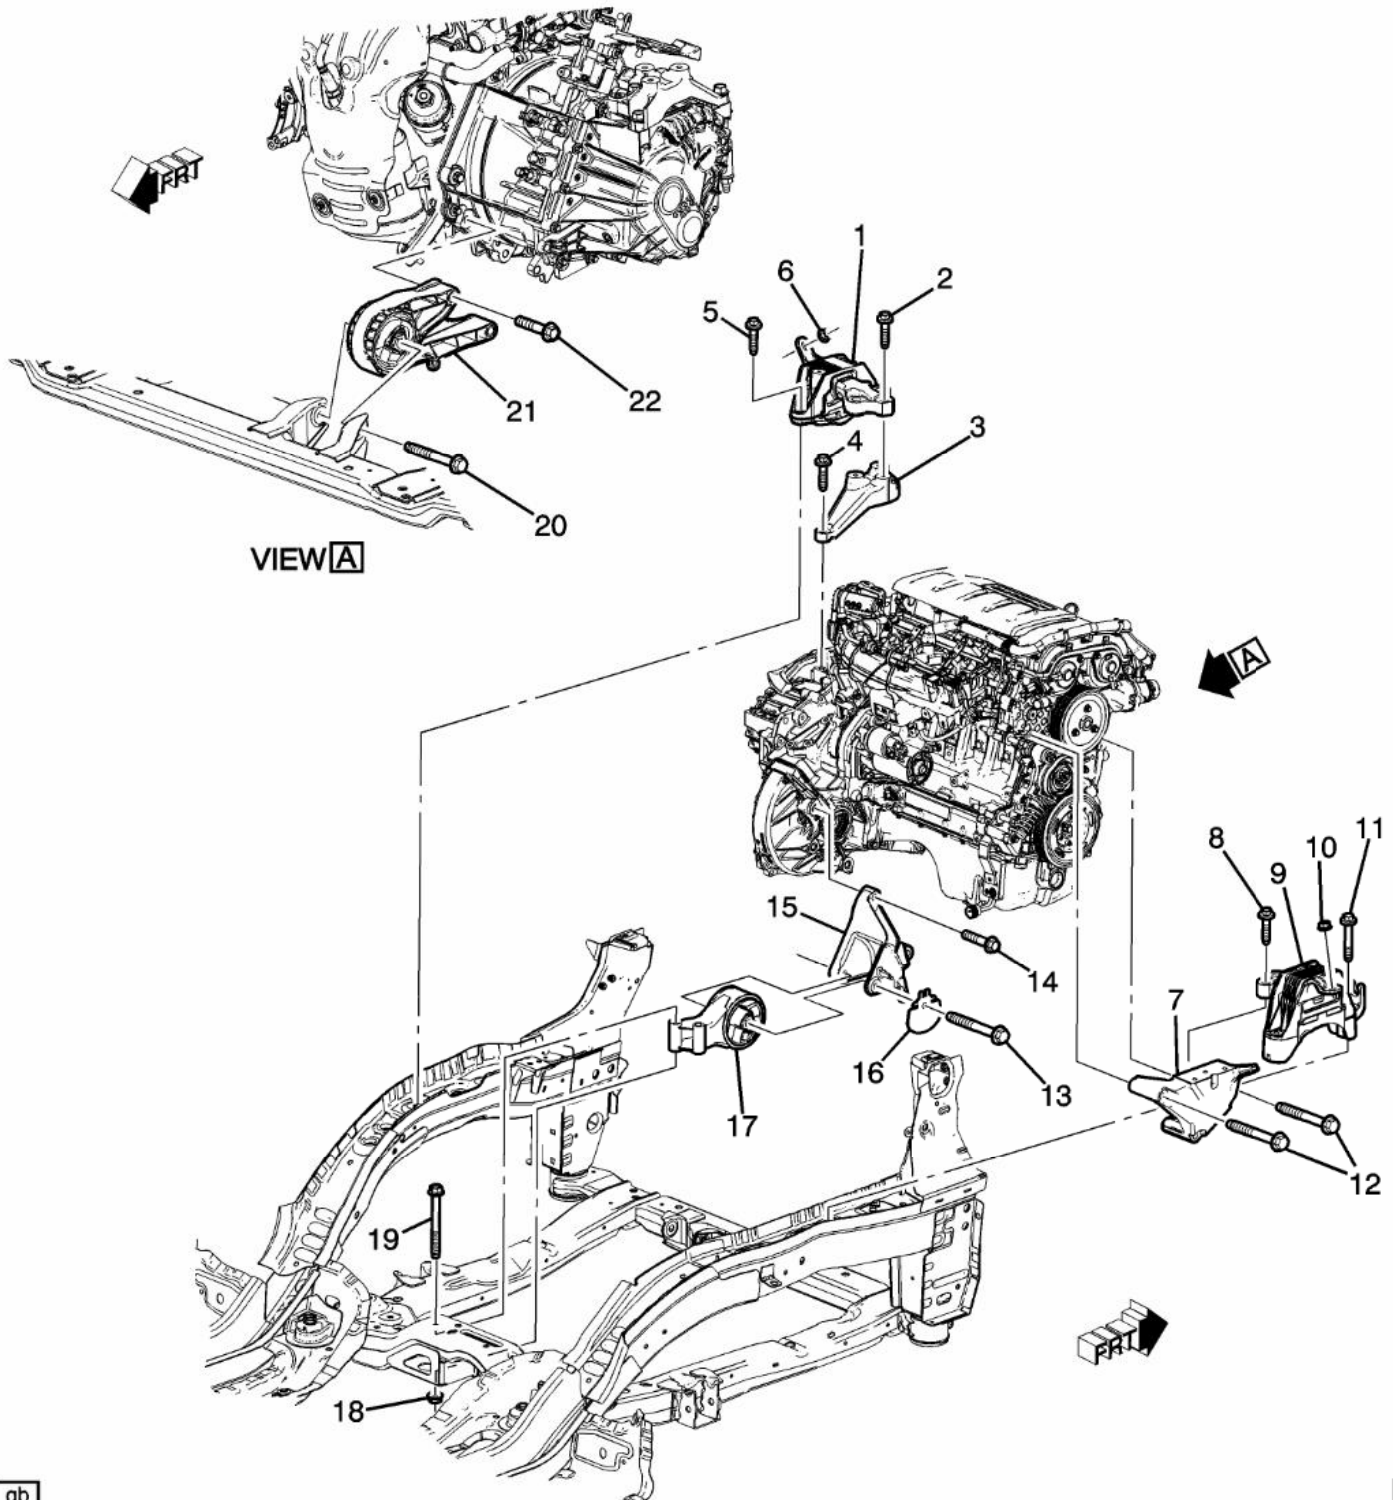

C - Chevrolet >2013 >P - 1P1 - Cruze (Carryover Model) >00 - 4-CYLINDER ENGINE >(1P00-016) 2013-2016 PL69 ENGINE & TRANSMISSION MOUNTING (LUV/1.4B, MANUAL TRANSMISSION MF3,MR5) >

1P00-016 04/26/2010

Make: Chevrolet

Year: 2013

Model: Cruze (Carryover Model)

C - Chevrolet >2013 >P - 1P1 - Cruze (Carryover Model) >00 - 4-CYLINDER ENGINE >(1P00-016) 2013-2016 PL69 ENGINE & TRANSMISSION MOUNTING (LUV/1.4B, MANUAL TRANSMISSION MF3,MR5) >

Call	Part #	Group	H	Description	Usage	Year	Qty
1	13248549	04.081		MOUNT, TRANS (Service Lane Part)	PL69 (LUV,MF3,MR5)	2013 - 2016	01
2	11570514	04.085		BOLT, TRANS MT (AT TRANS) (M10X1.5X60) (HEX HD) (45 THD) (W/FL WA)) (0.002) (Service Lane Part)	PJ,PL69	2011 - 2013	03
3	13248569	04.083		BRACKET, TRANS MT (Service Lane Part)	PL69 (LUV,MF3,MR5)	2013 - 2016	01
4	13274851	04.085	L	BOLT, TRANS MT BRKT (M12X1.75X40) (Service Lane Part)	PL69 (LUV,MF3,MR5)	2013 - 2016	03
5	11588742	08.900		BOLT, HFH, M10X1.5X50, 26 THD, 22.3 OD, 10.9 STL, GMW3359, M-PT (MOUNT TO BODY) (Service Lane Part)		2011 - 2016	02
6	11514597	08.915		NUT, HFH,10X1.5 THD, 9.8 THK, 21.8 OD, 510M (10) ZF 7111M (MOUNT TO BODY) (2.383) (Service Lane Part)		2011 - 2016	01
7	13248477	00.029	R	BRACKET, ENG MT (Service Lane Part)	PL69 (LUV)	2013 - 2016	01
8	11588742	08.900		BOLT, HFH, M10X1.5X50, 26 THD, 22.3 OD, 10.9 STL, GMW3359, M-PT (ENG MT BRKT (AT ENG)) (Service Lane Part)		2011 - 2016	03
9	13347453	00.027	R	MOUNT, ENG (ACDelco #13347453) (Service Lane Part)	PL69 (LUV)	2013 - 2016	01
10	11514597	08.915		NUT, HFH,10X1.5 THD, 9.8 THK, 21.8 OD, 510M (10) ZF 7111M (ENG MT) (2.383) (Service Lane Part)		2011 - 2016	01